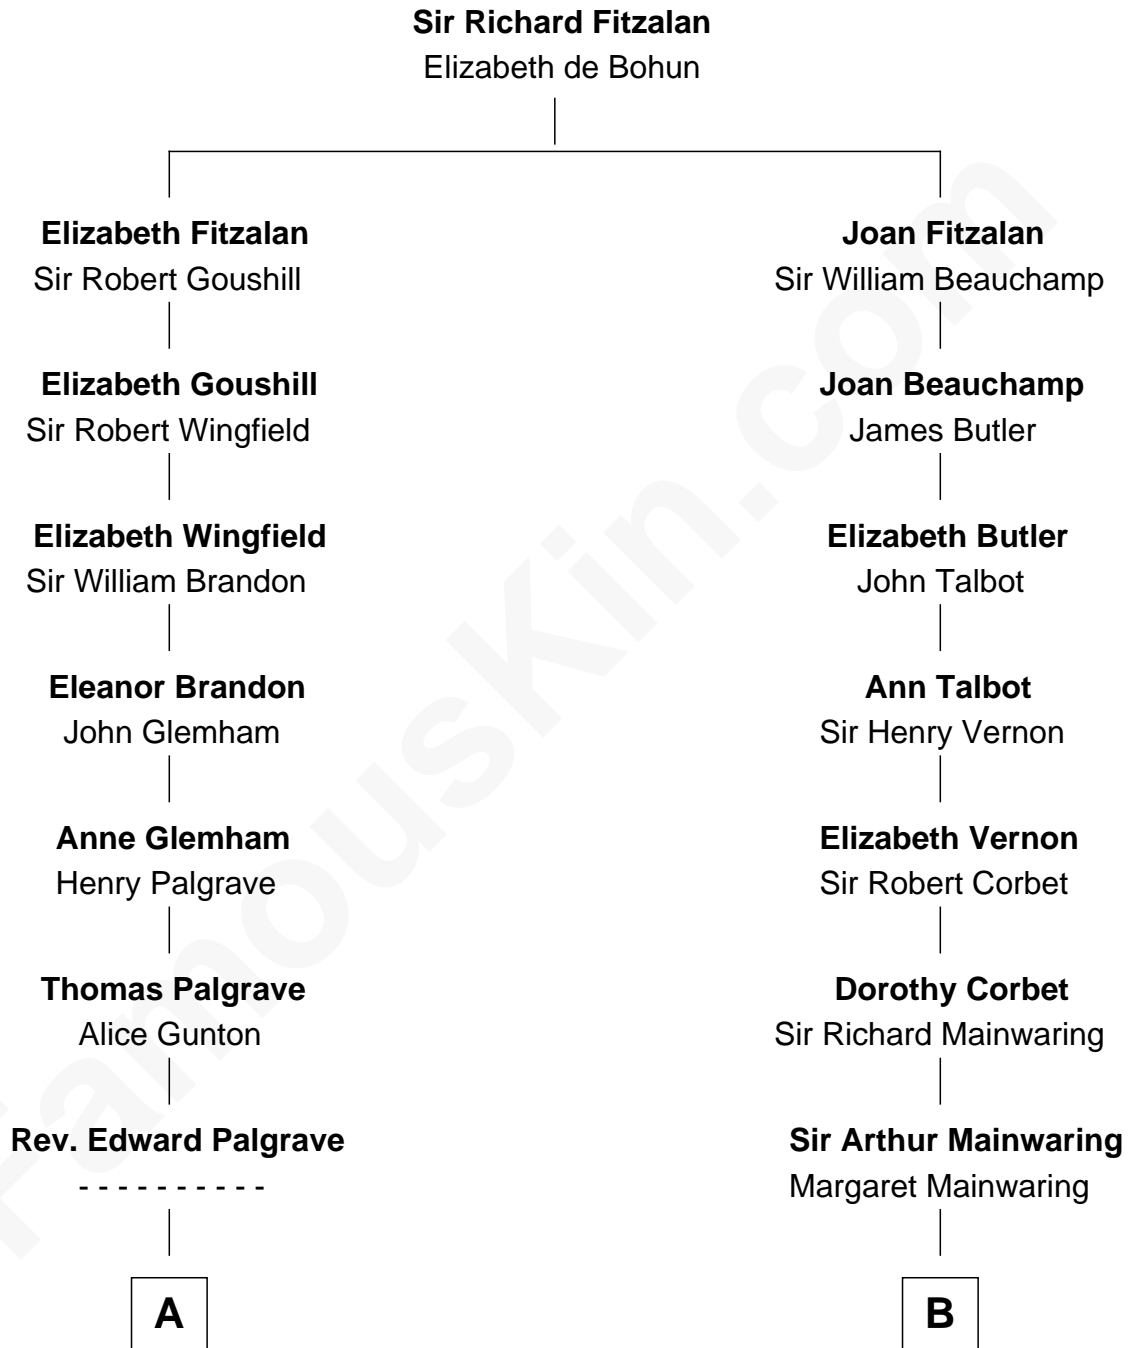

FamousKin.com
Relationship Chart of
Paget Brewster
TV Actress

18th cousin 1 time removed of
Allen Dulles
5th Director of the C.I.A.

C

George Washington Wales Brewster

Joan Ryerson

Galen Brewster

Hathaway Tew

Paget Brewster

TV Actress

D

Allen Macy Dulles

Edith Foster

Allen Dulles

5th Director of the C.I.A.

FamousKin.com