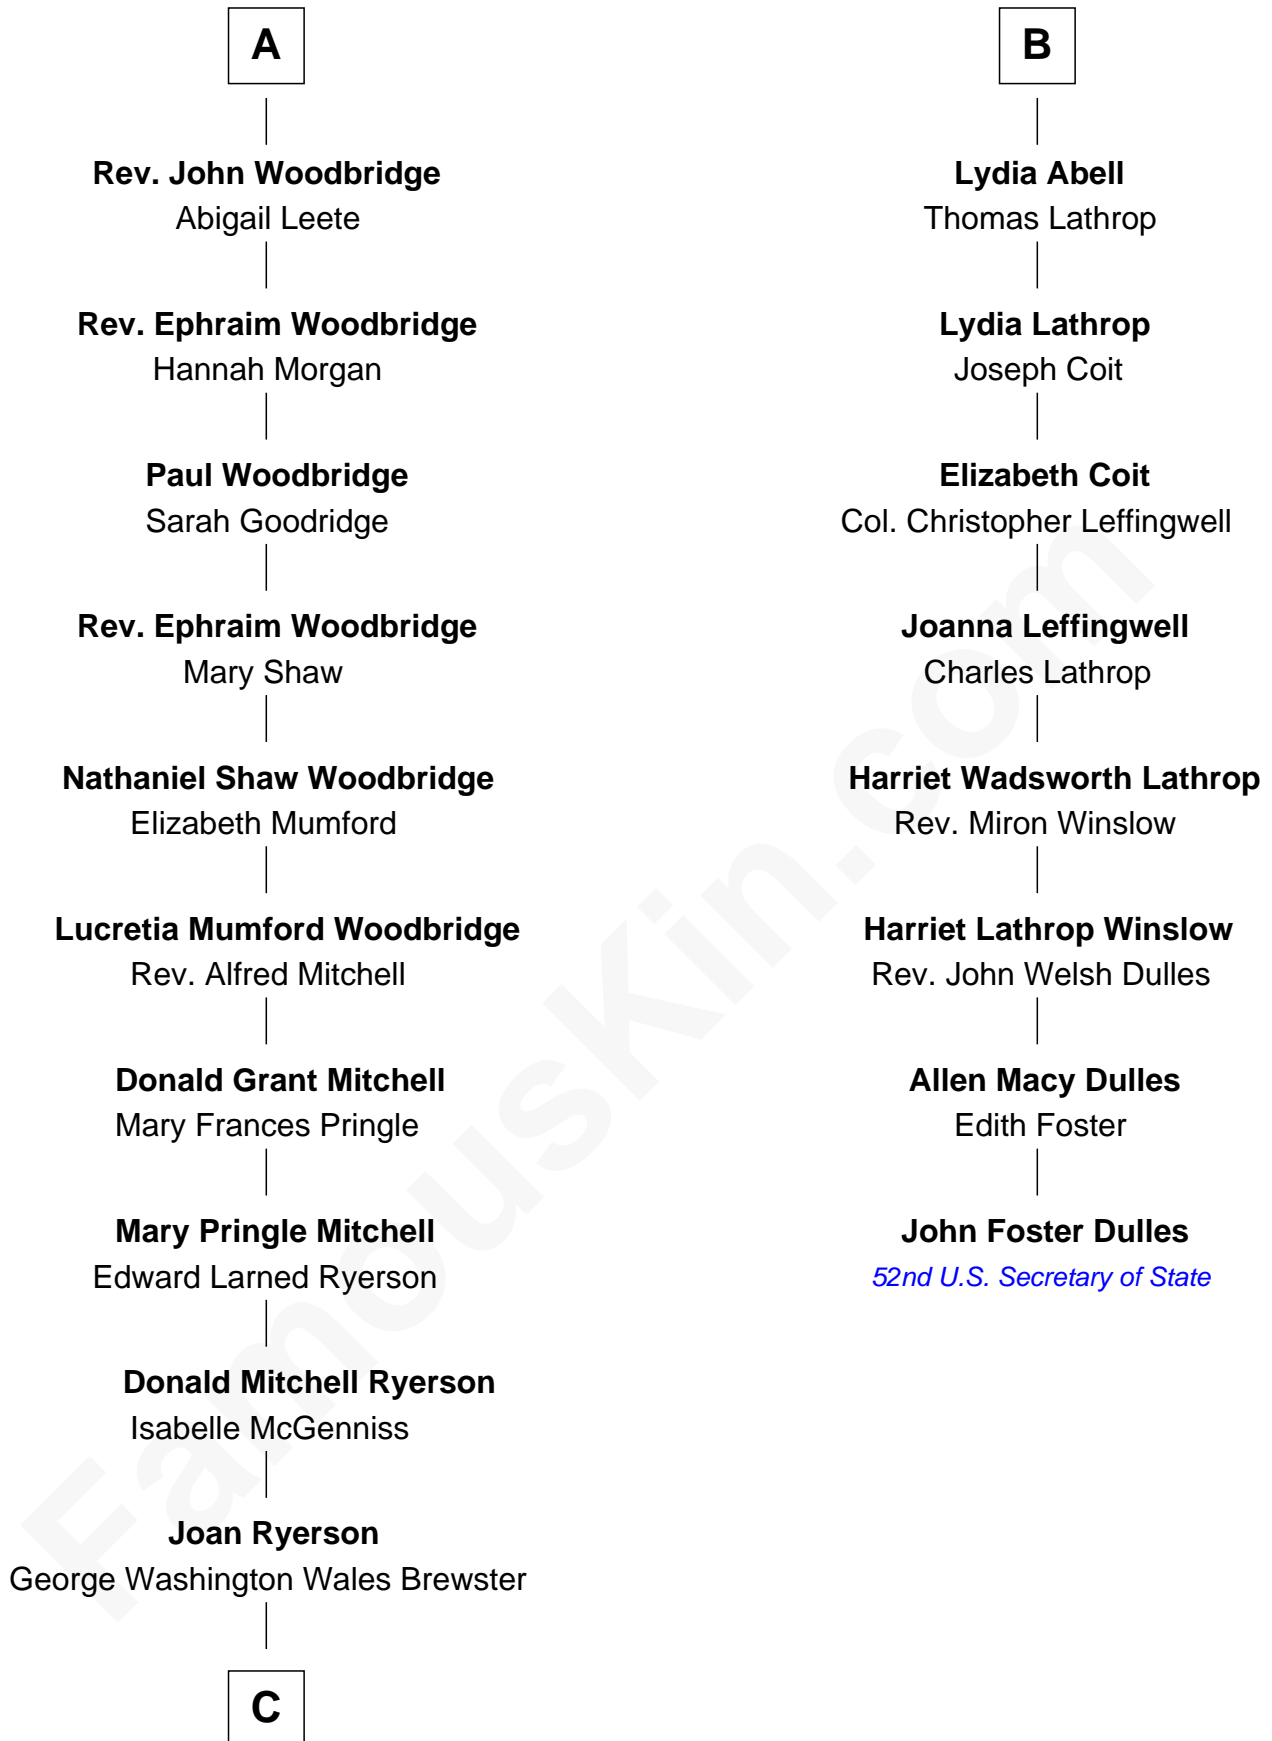

**FamousKin.com**  
**Relationship Chart of**  
**Paget Brewster**  
*TV Actress*

14th cousin 4 times removed of

**John Foster Dulles**  
*52nd U.S. Secretary of State*

C

—  
**Galen Brewster**  
Hathaway Tew

—  
**Paget Brewster**  
*TV Actress*

FamousKin.com