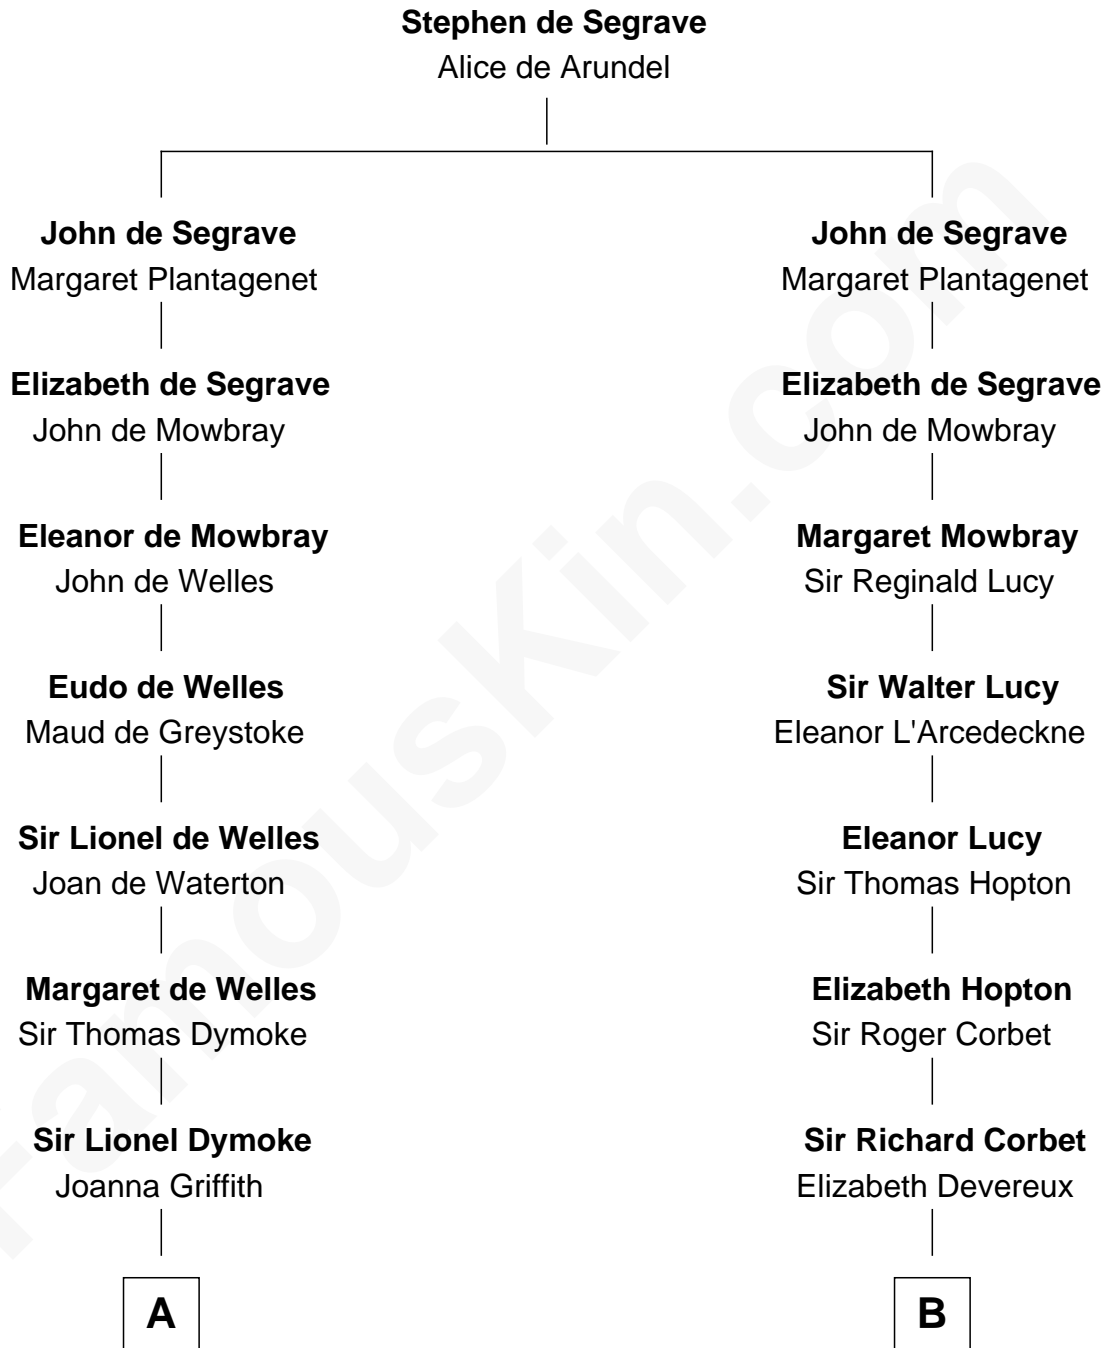

FamousKin.com Relationship Chart of

Paget Brewster

TV Actress

21st cousin of

John Foster Dulles

52nd U.S. Secretary of State

C

Edward Larned Ryerson

Mary Pringle Mitchell

Donald Mitchell Ryerson

Isabelle McGenniss

Joan Ryerson

George Washington Wales Brewster

Galen Brewster

Hathaway Tew

Paget Brewster