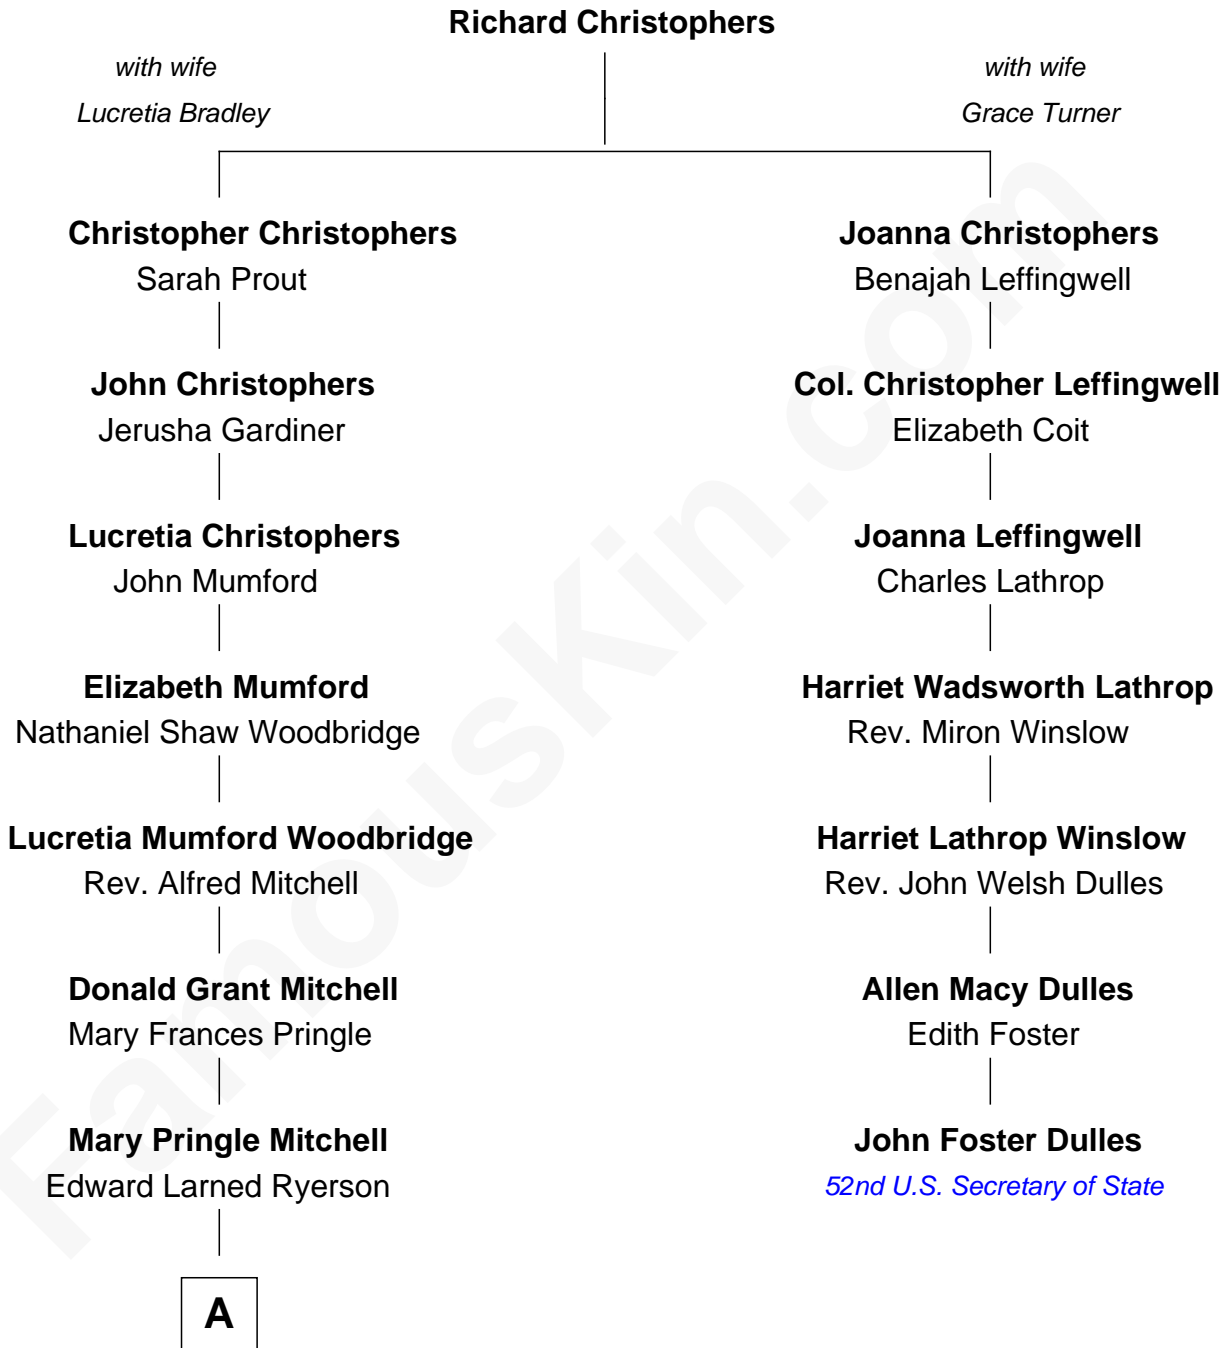

FamousKin.com
Relationship Chart of
Paget Brewster
TV Actress

6th cousin 4 times removed of

John Foster Dulles
52nd U.S. Secretary of State

A

—
Donald Mitchell Ryerson

Isabelle McGenniss

—
Joan Ryerson

George Washington Wales Brewster

—
Galen Brewster

Hathaway Tew

—
Paget Brewster

TV Actress

FamousKin.com