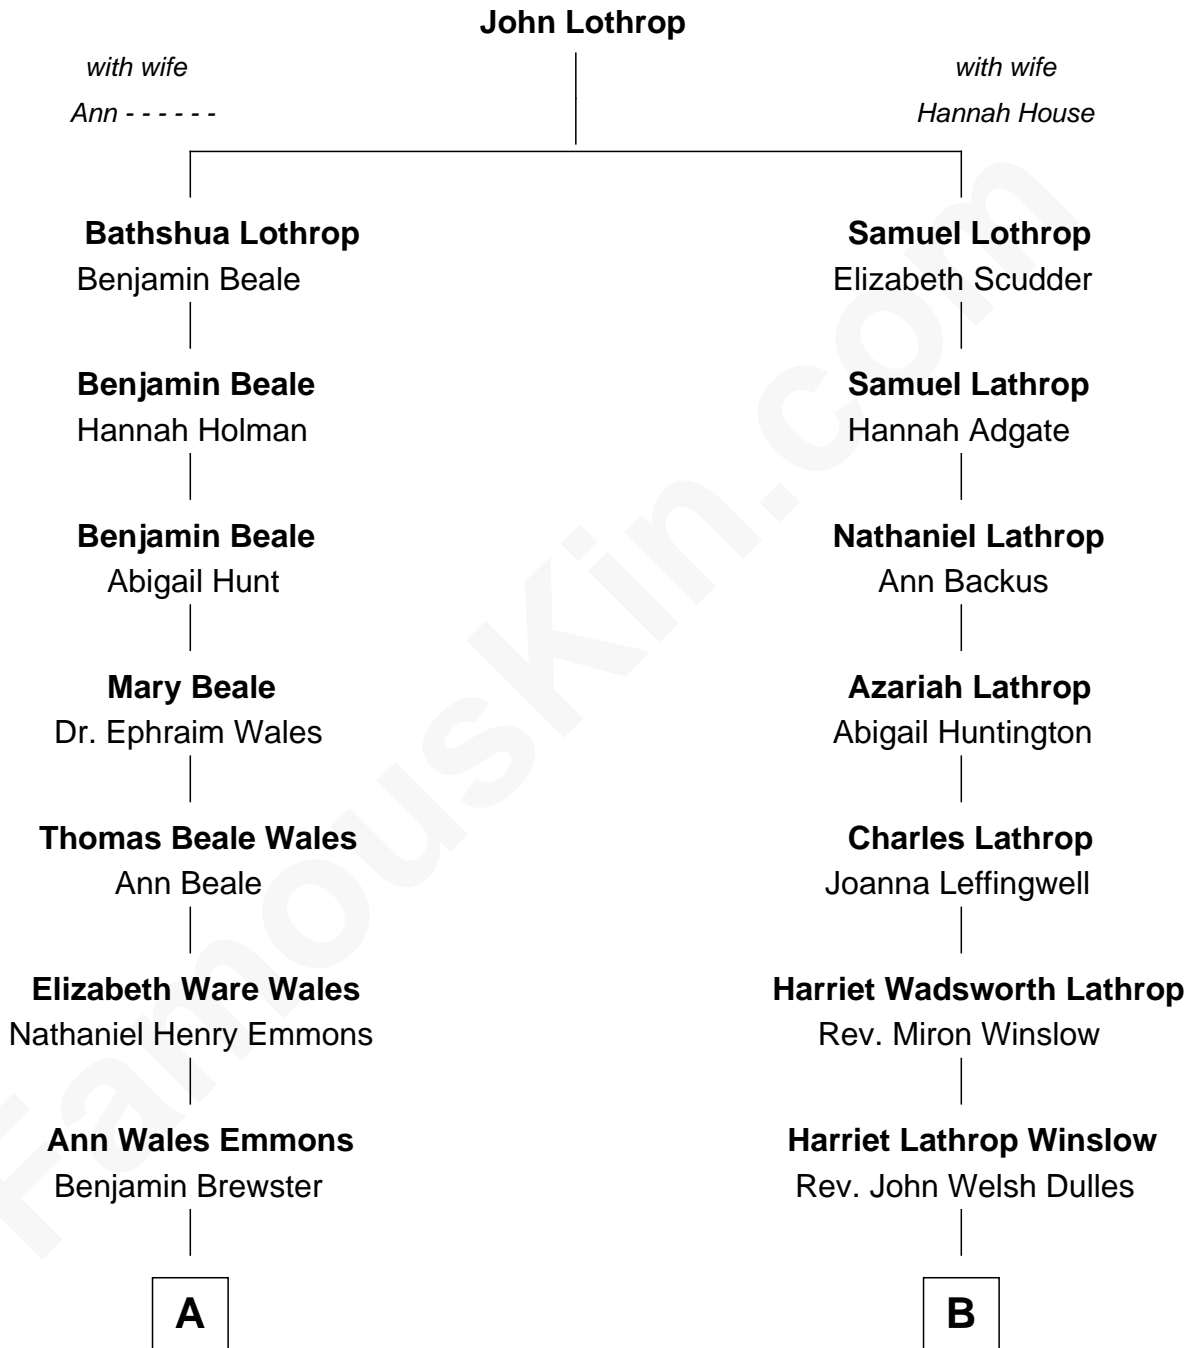

FamousKin.com

Relationship Chart of

Paget Brewster

TV Actress

8th cousin 2 times removed of

John Foster Dulles

52nd U.S. Secretary of State

A

Dr. George Washington Wales Brewster

Ellen Mackenzie Hodge

George Washington Wales Brewster

Joan Ryerson

Galen Brewster

Hathaway Tew

Paget Brewster

TV Actress