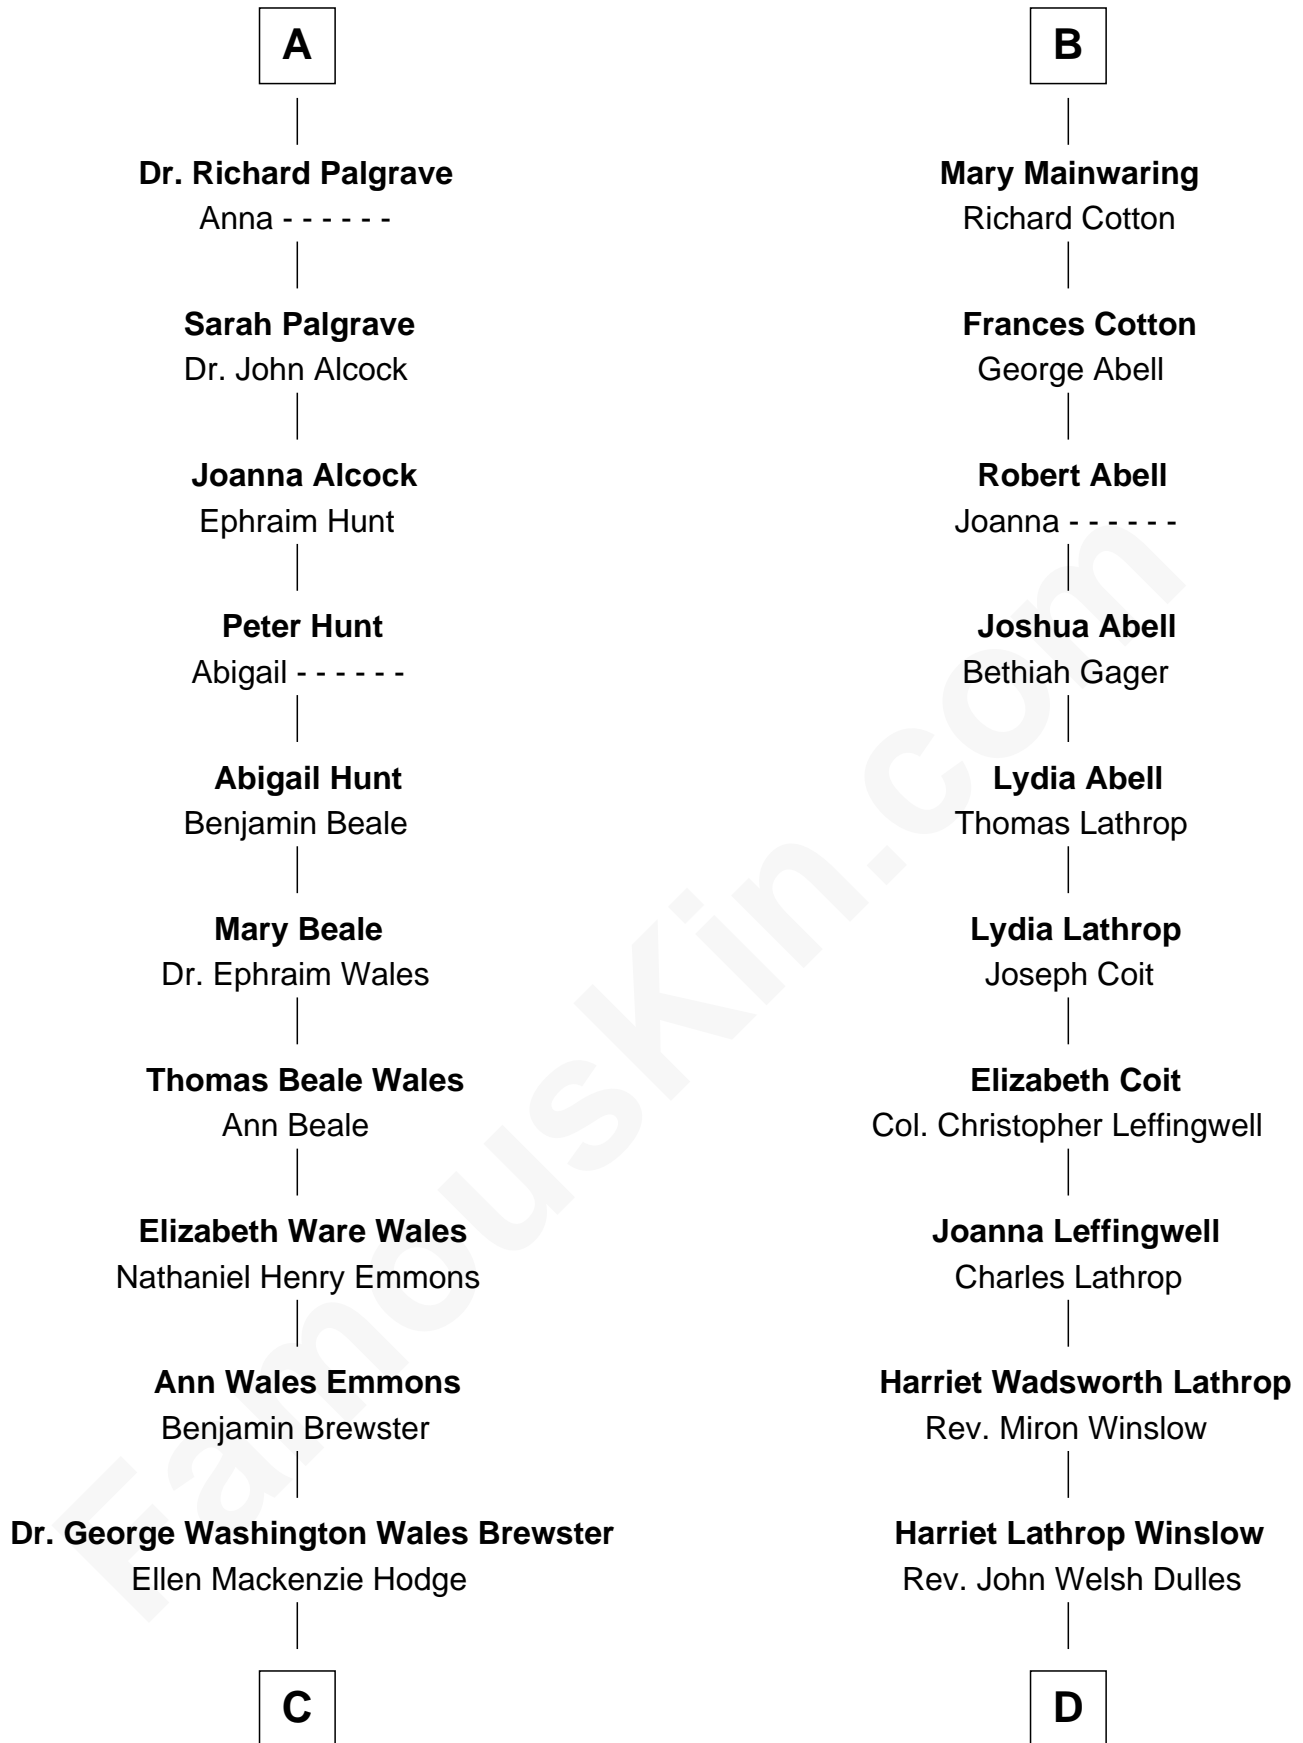

FamousKin.com
Relationship Chart of
Paget Brewster
TV Actress

18th cousin 1 time removed of

John Foster Dulles
52nd U.S. Secretary of State

C

George Washington Wales Brewster

Joan Ryerson

Galen Brewster

Hathaway Tew

Paget Brewster

TV Actress

D

Allen Macy Dulles

Edith Foster

John Foster Dulles

52nd U.S. Secretary of State

FamousKin.com