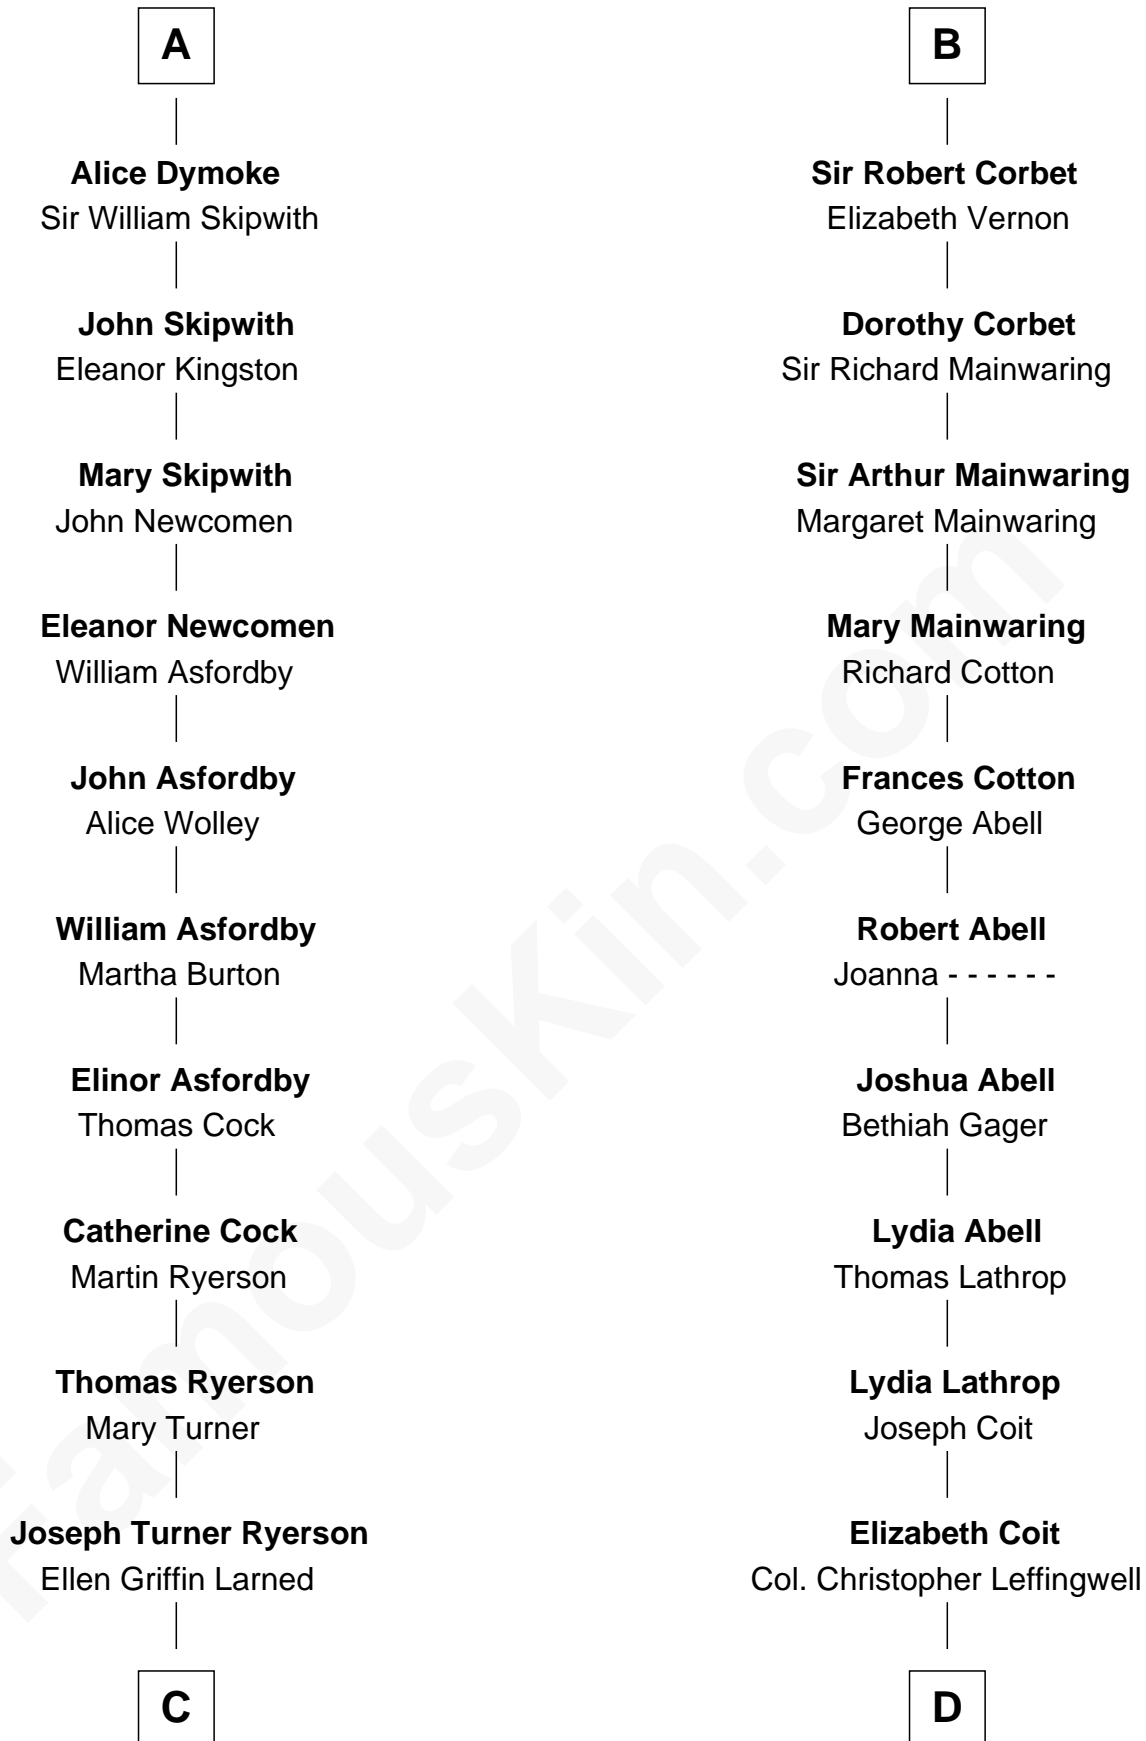

# FamousKin.com Relationship Chart of

**Paget Brewster**

*TV Actress*

21st cousin of

**John Foster Dulles**

*52nd U.S. Secretary of State*

**Thomas of Brotherton**

Alice de Hales

John de Segrave

**Elizabeth de Segrave**

John de Mowbray

**Margaret Mowbray**

Sir Reginald Lucy

**Sir Walter Lucy**

Eleanor L'Arcedeckne

**Eleanor Lucy**

Sir Thomas Hopton

**Elizabeth Hopton**

Sir Roger Corbet

**Sir Richard Corbet**

Elizabeth Devereux

**B**

**C**

**Edward Larned Ryerson**

Mary Pringle Mitchell

**Donald Mitchell Ryerson**

Isabelle McGenniss

**Joan Ryerson**

George Washington Wales Brewster

**Galen Brewster**

Hathaway Tew

**Paget Brewster**