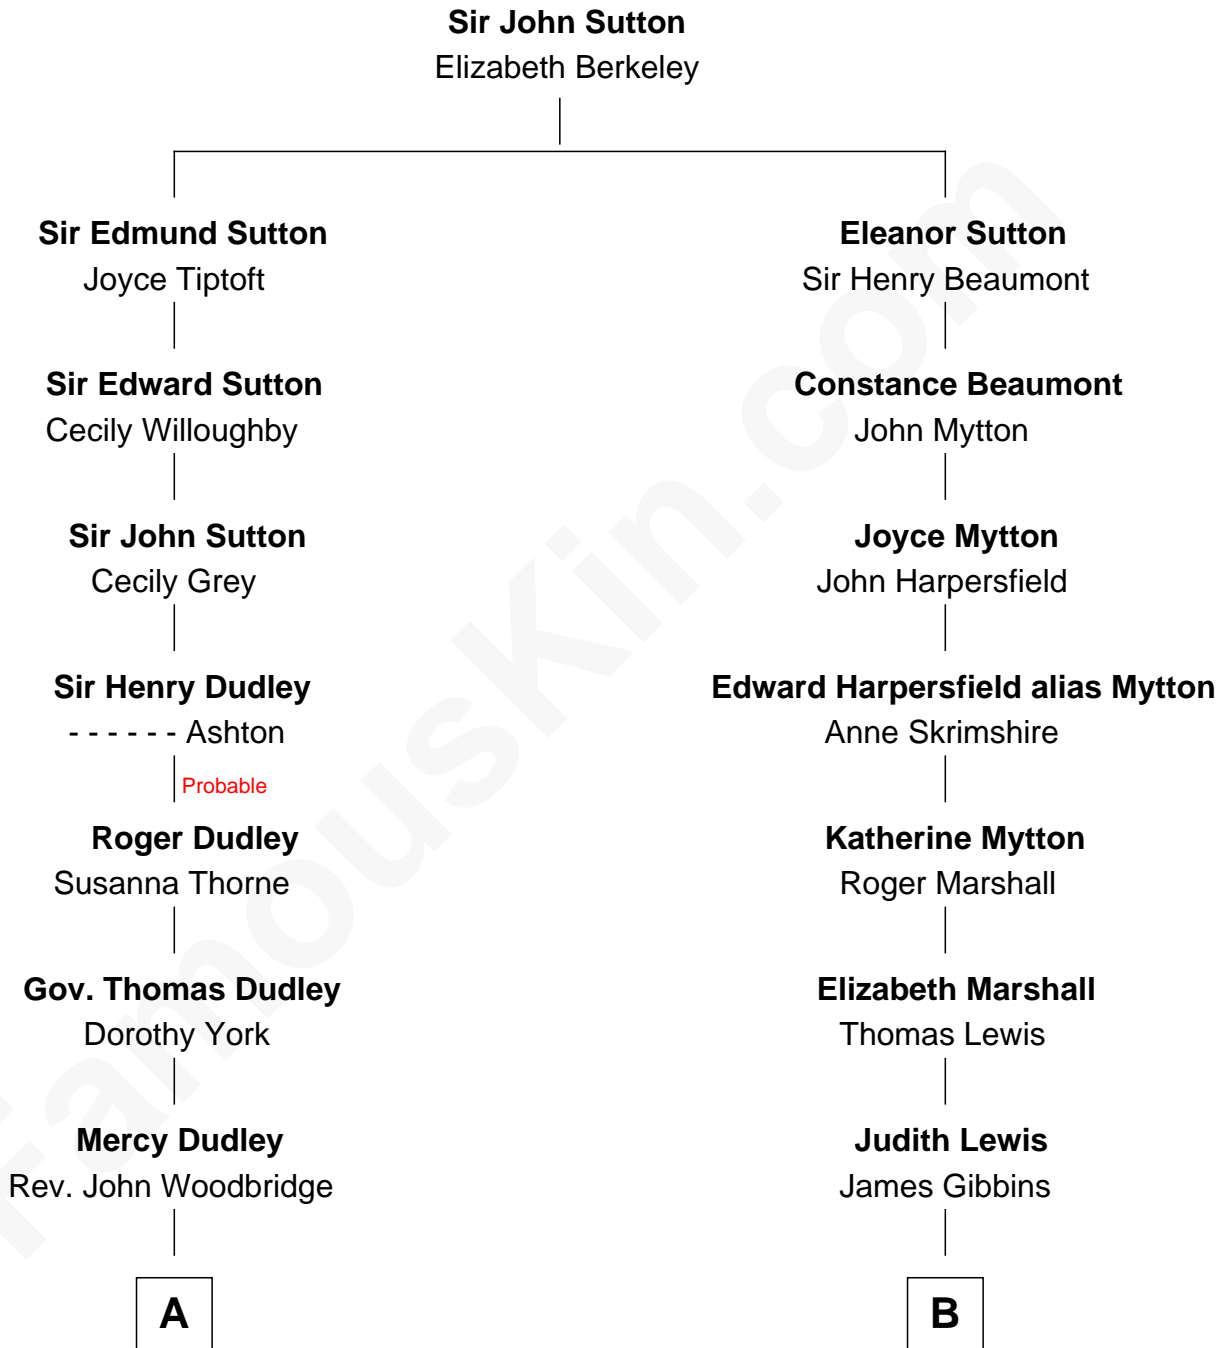

FamousKin.com Relationship Chart of

Paget Brewster

TV Actress

17th cousin 1 time removed of

Chevy Chase

Comedian, Actor and Writer

C

Galen Brewster
Hathaway Tew

Paget Brewster
TV Actress

FamousKin.com