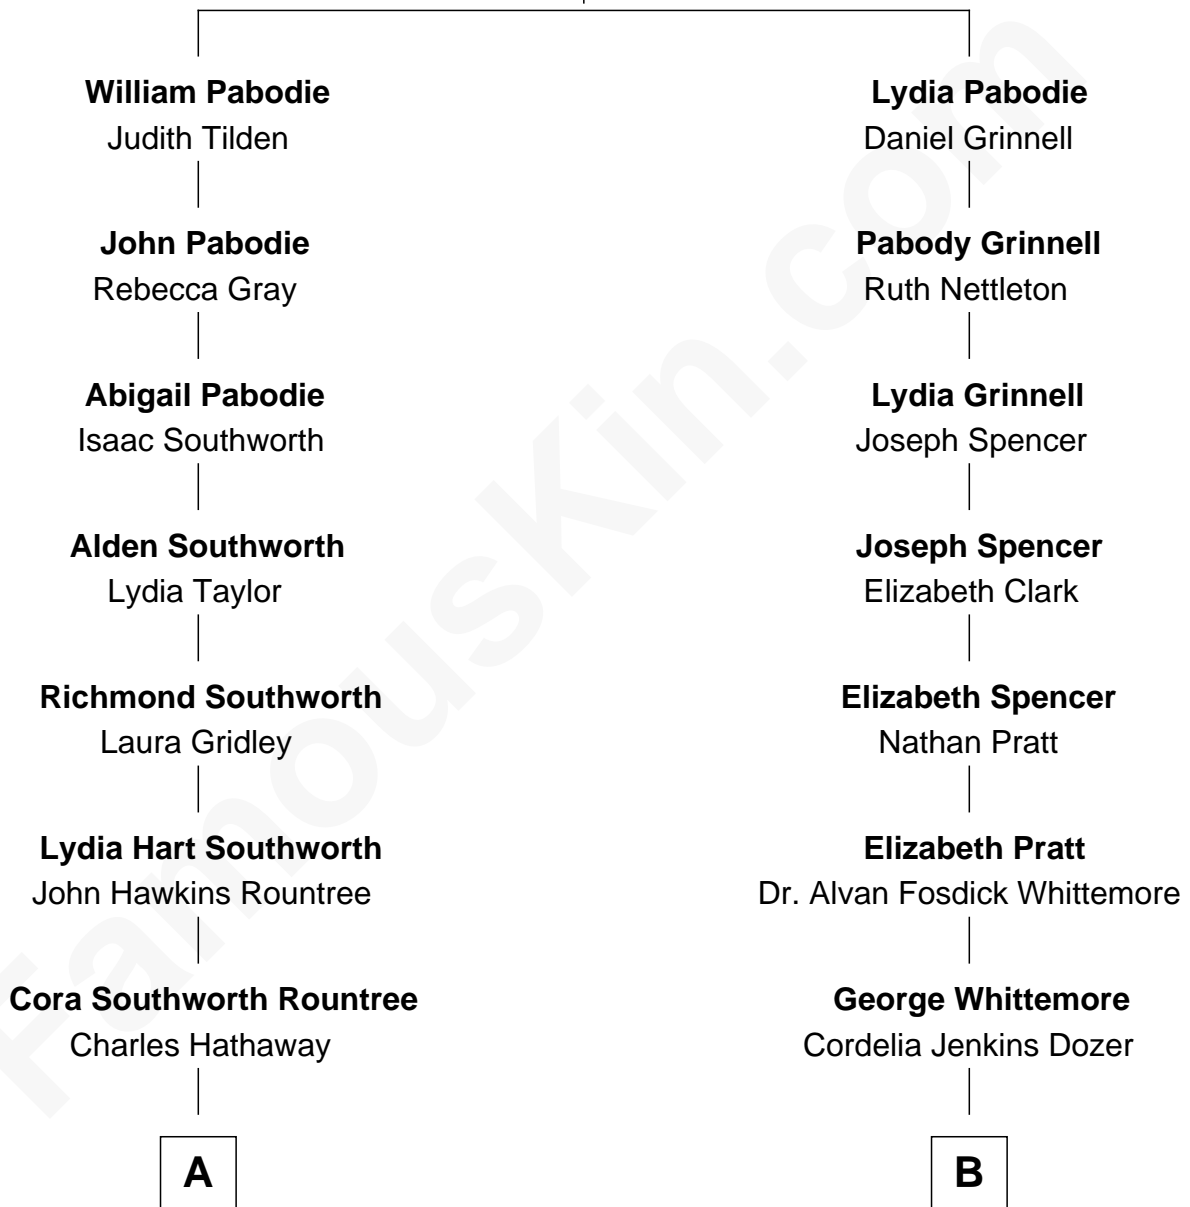

# FamousKin.com Relationship Chart of

**Paget Brewster**

*TV Actress*

10th cousin 1 time removed of

**Ellen DeGeneres**

*Comedienne and TV Personality*

**William Pabodie**

Elizabeth Alden

**A**

**Stewart Southworth Hathaway**

Helen Viles

**Valerie Hathaway**

John Bechtel Tew

**Hathaway Tew**

Galen Brewster

**Paget Brewster**