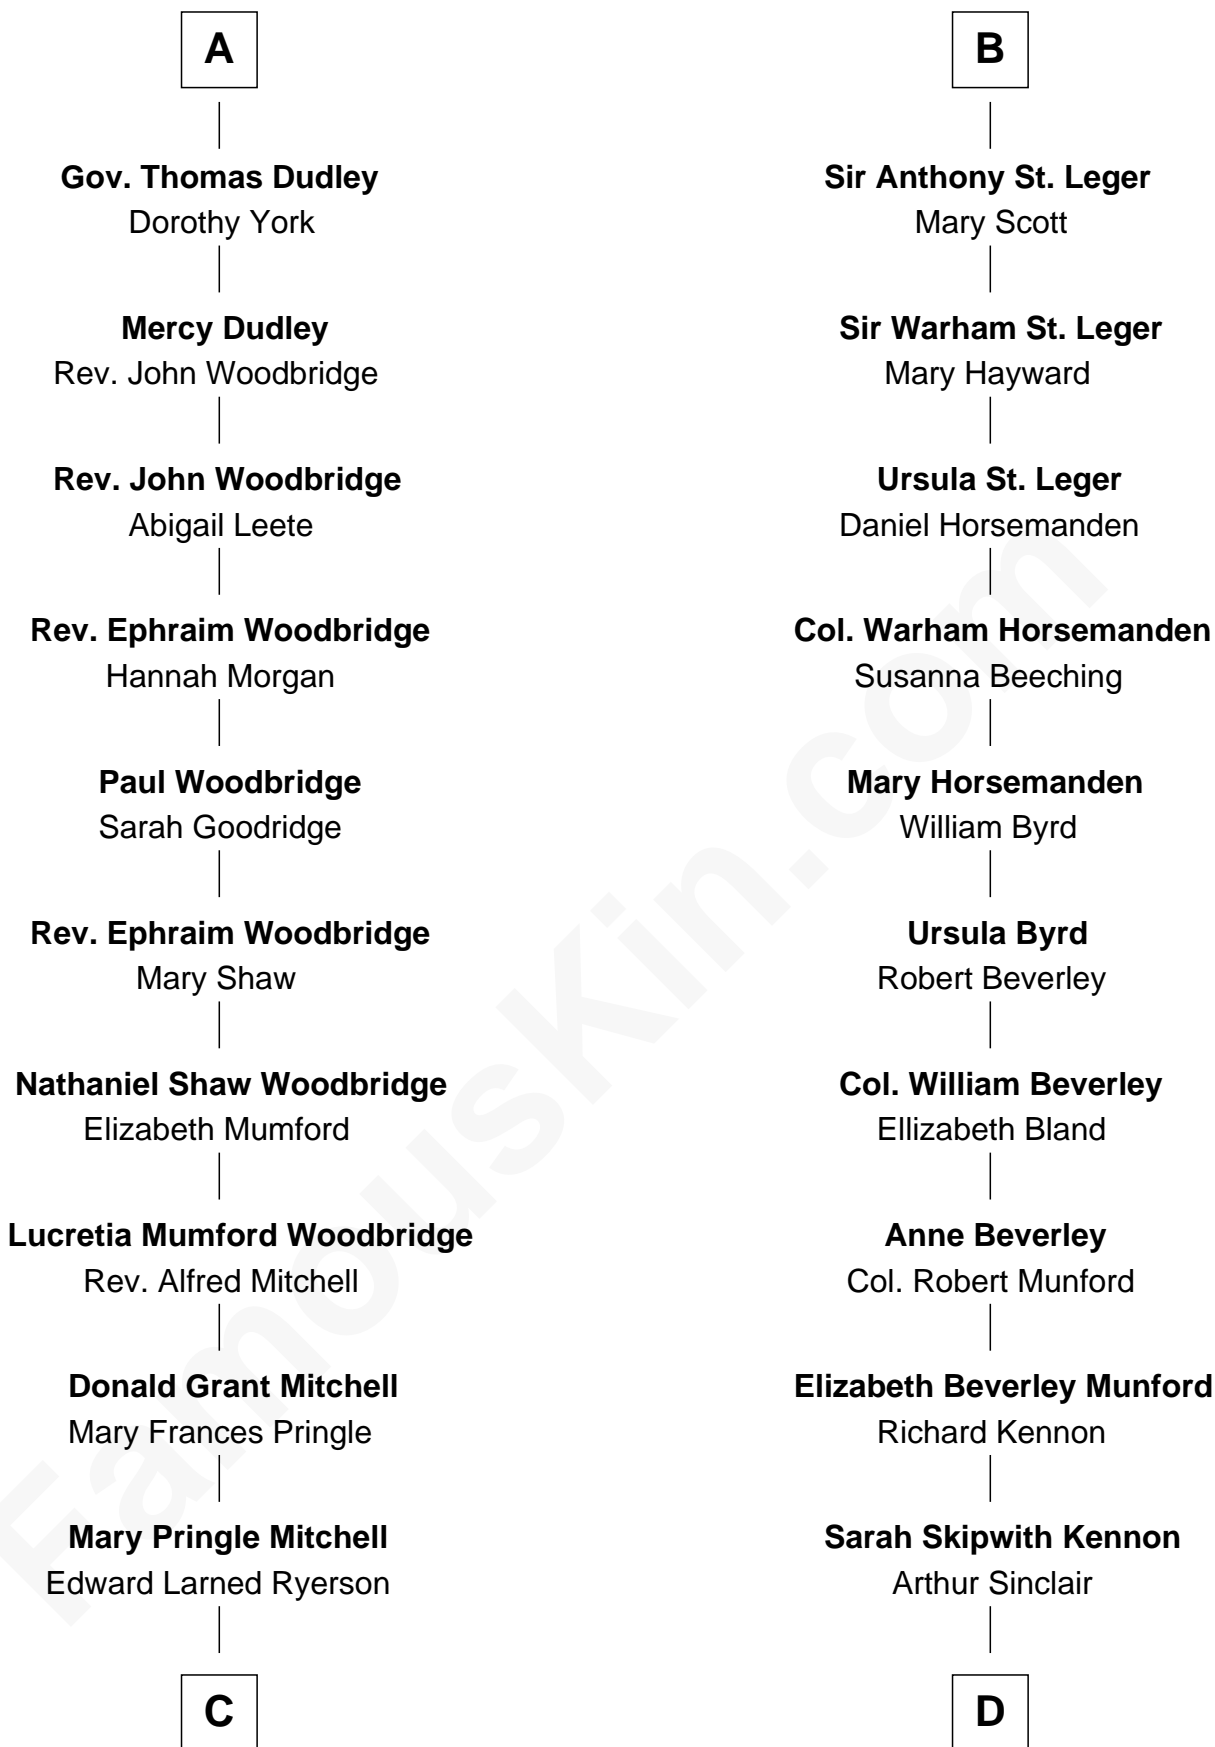

FamousKin.com Relationship Chart of

Paget Brewster

TV Actress

19th cousin 1 time removed of

Upton Sinclair

Pulitzer Prize Winning Novelist

Sir John de Betteshorne

C

Donald Mitchell Ryerson

Isabelle McGenniss

Joan Ryerson

George Washington Wales Brewster

Galen Brewster

Hathaway Tew

Paget Brewster

TV Actress