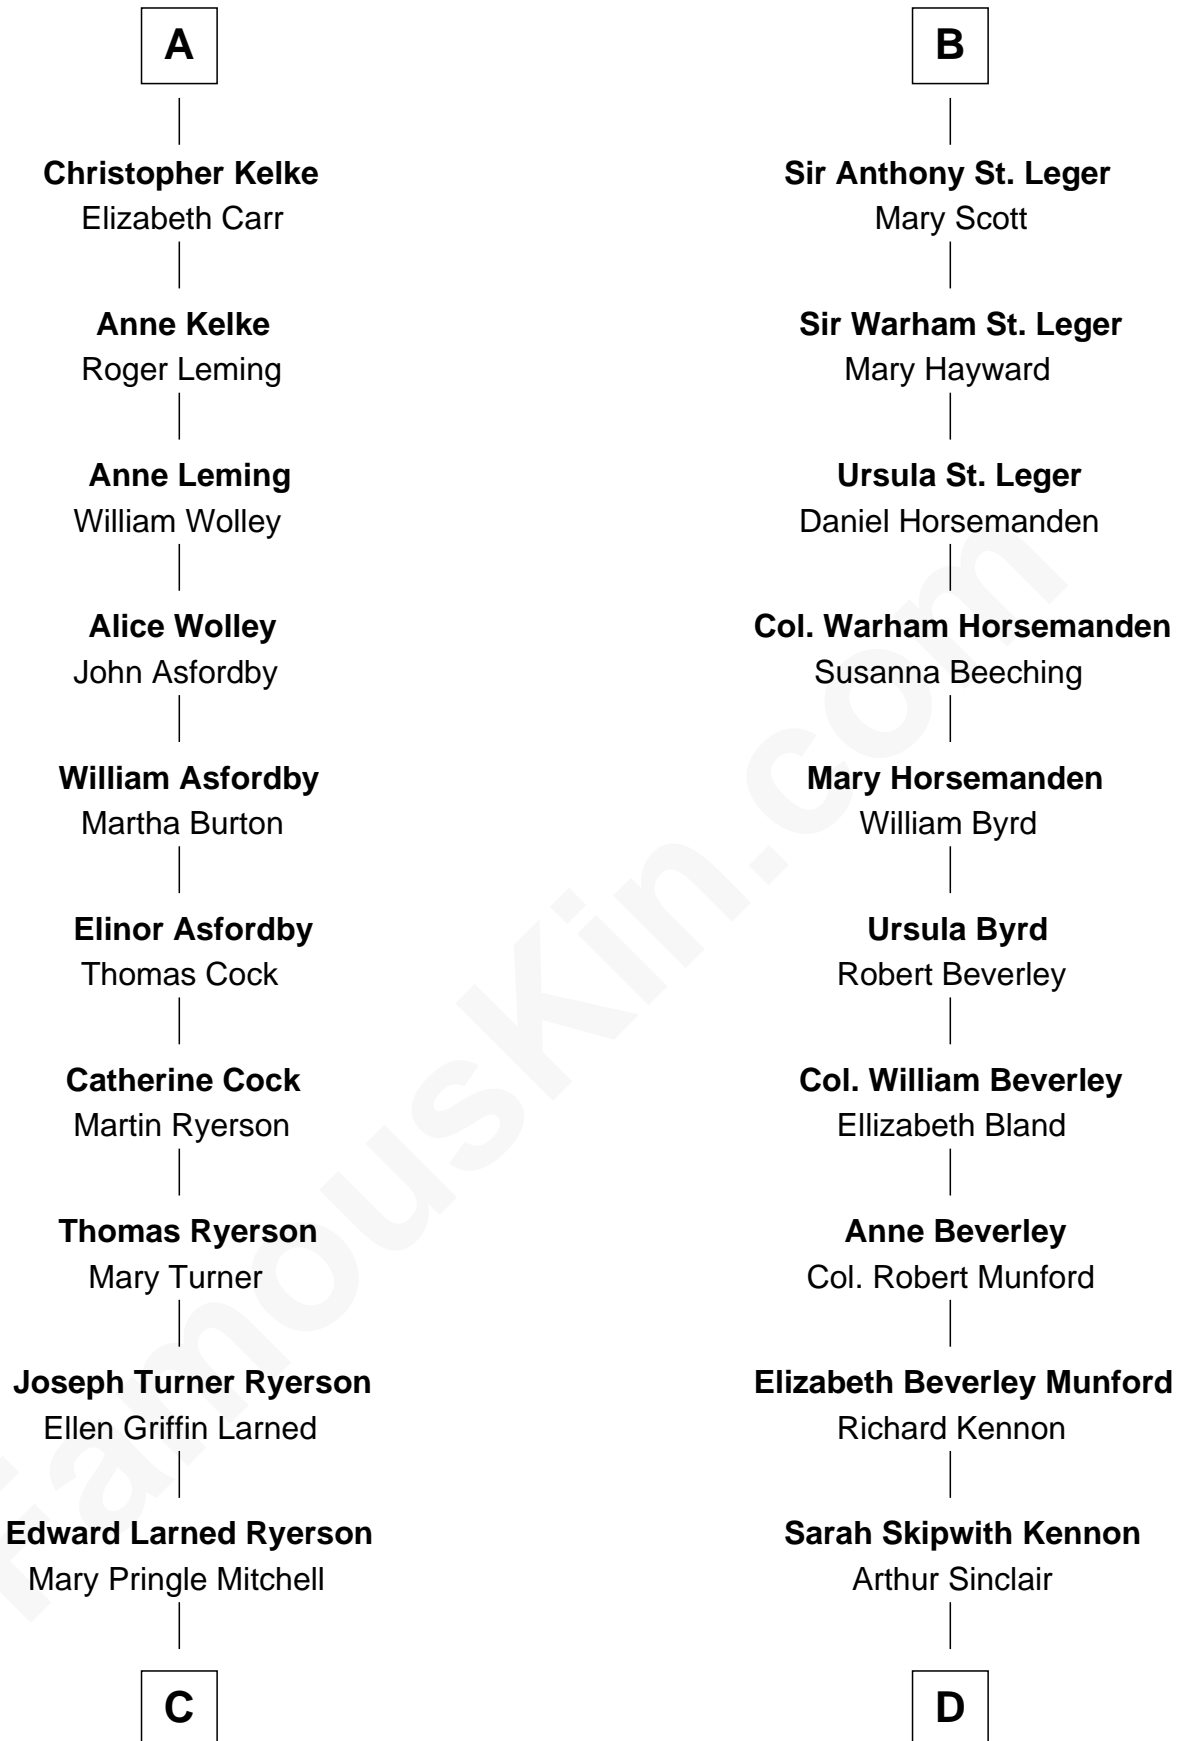

# FamousKin.com Relationship Chart of

**Paget Brewster**

*TV Actress*

19th cousin 1 time removed of

**Upton Sinclair**

*Pulitzer Prize Winning Novelist*

**C**

**Donald Mitchell Ryerson**

Isabelle McGenniss

**Joan Ryerson**

George Washington Wales Brewster

**Galen Brewster**

Hathaway Tew

**Paget Brewster**

*TV Actress*

**D**