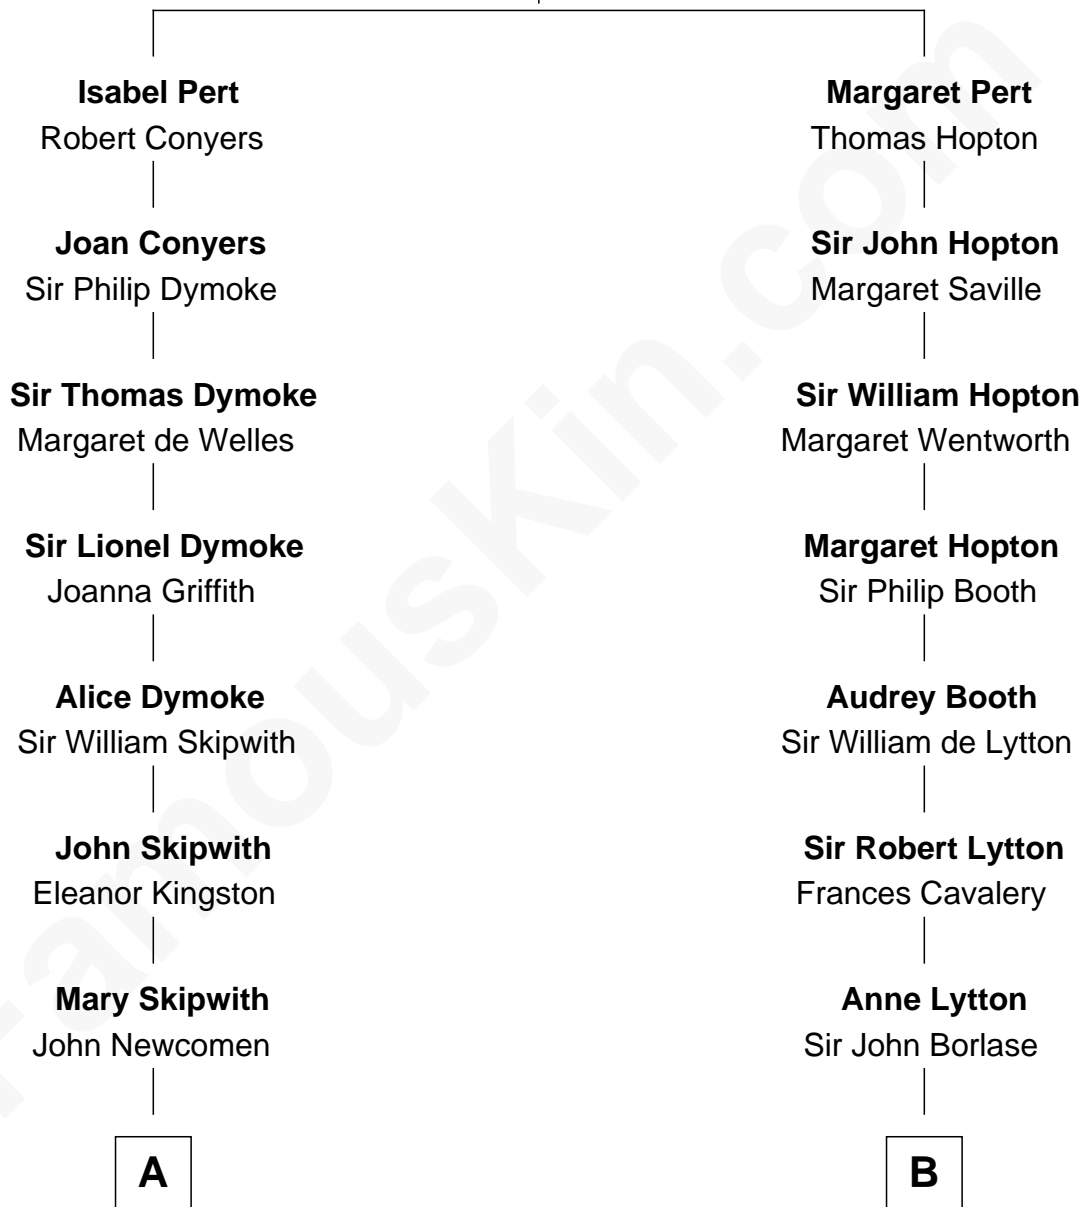

# FamousKin.com Relationship Chart of

**Paget Brewster**

*TV Actress*

18th cousin of

**Upton Sinclair**

*Pulitzer Prize Winning Novelist*

**William Pert**  
Joan le Scrope

**C**

**Galen Brewster**  
Hathaway Tew

**Paget Brewster**  
*TV Actress*

**D**

**Upton Beall Sinclair**  
Priscilla Augusta Harden

**Upton Sinclair**  
*Pulitzer Prize Novelist*

FamousKin.com