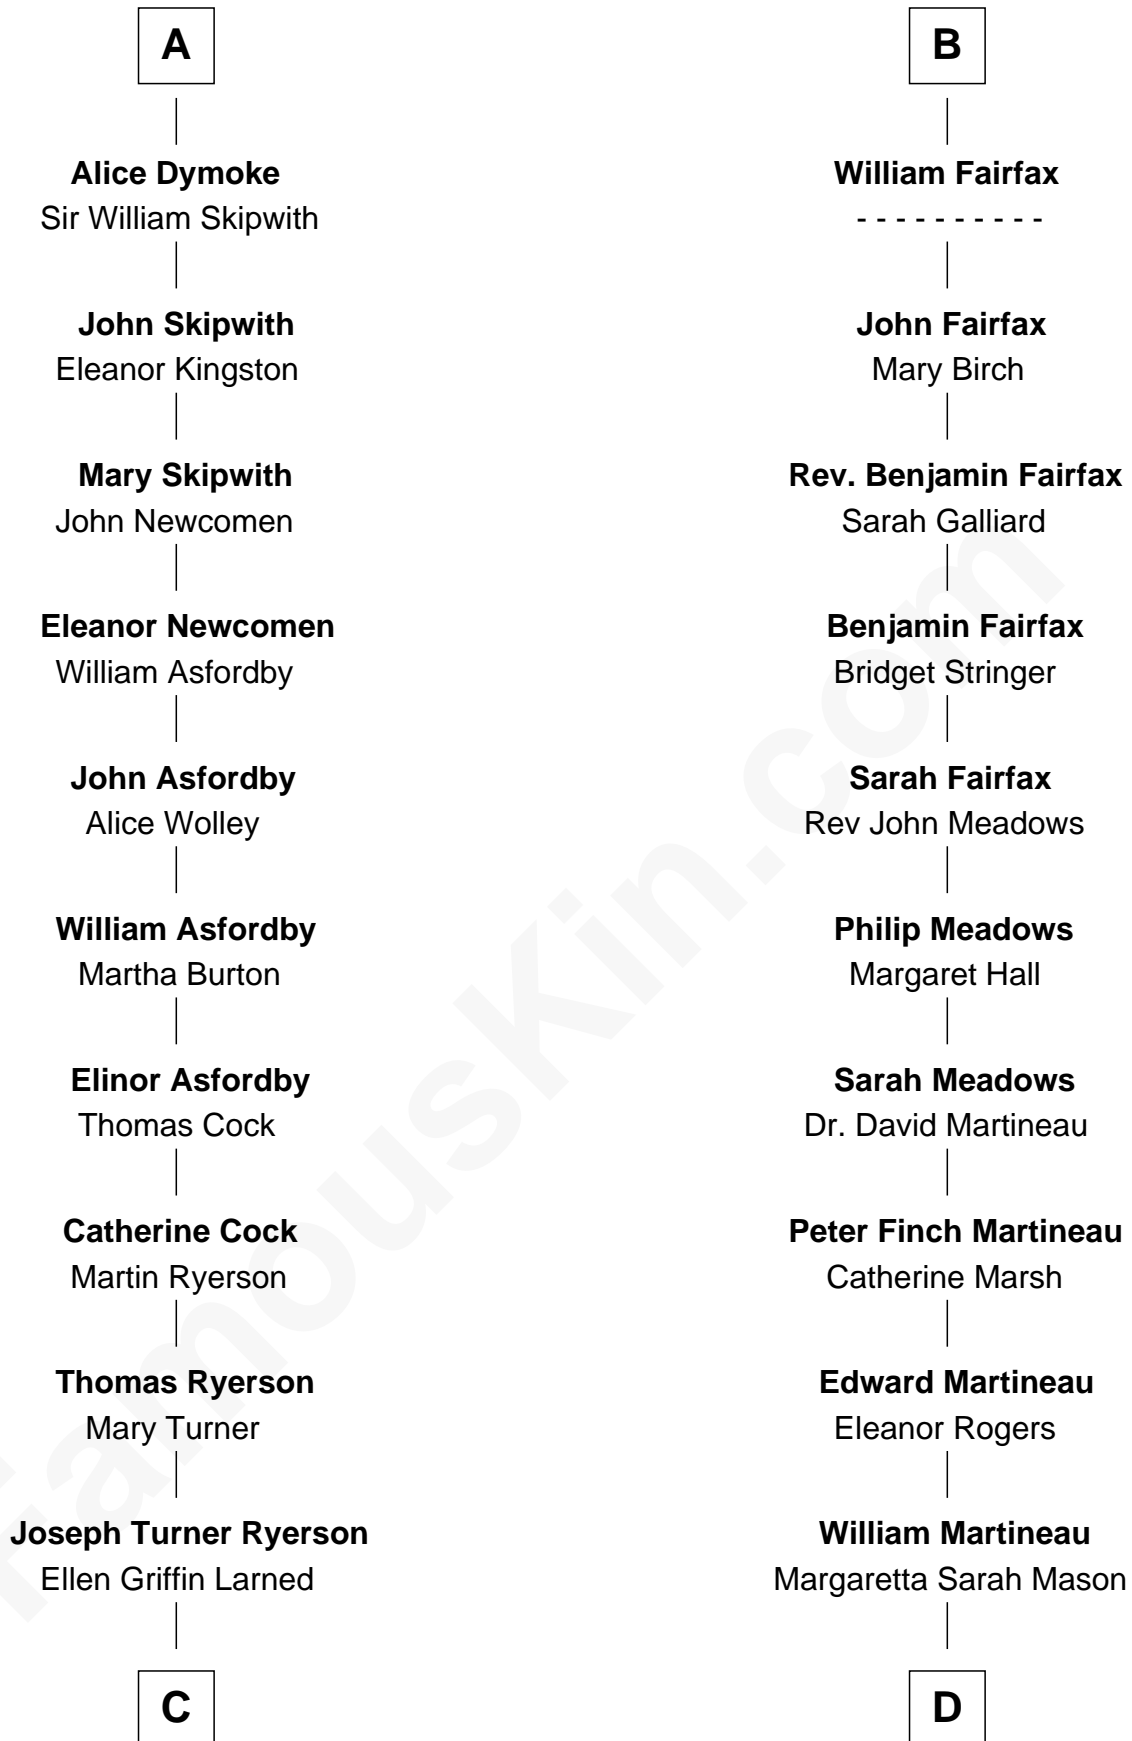

FamousKin.com

Relationship Chart of

Paget Brewster

TV Actress

20th cousin 1 time removed of

Guy Ritchie

British Filmmaker

Sir Henry de Percy

Sir Henry Percy

Eleanor Poynings

Margaret Percy

Sir William Gascoigne

Agnes Gascoigne

Sir Thomas Fairfax

B

C

Edward Larned Ryerson

Mary Pringle Mitchell

Donald Mitchell Ryerson

Isabelle McGenniss

Joan Ryerson

George Washington Wales Brewster

Galen Brewster

Hathaway Tew