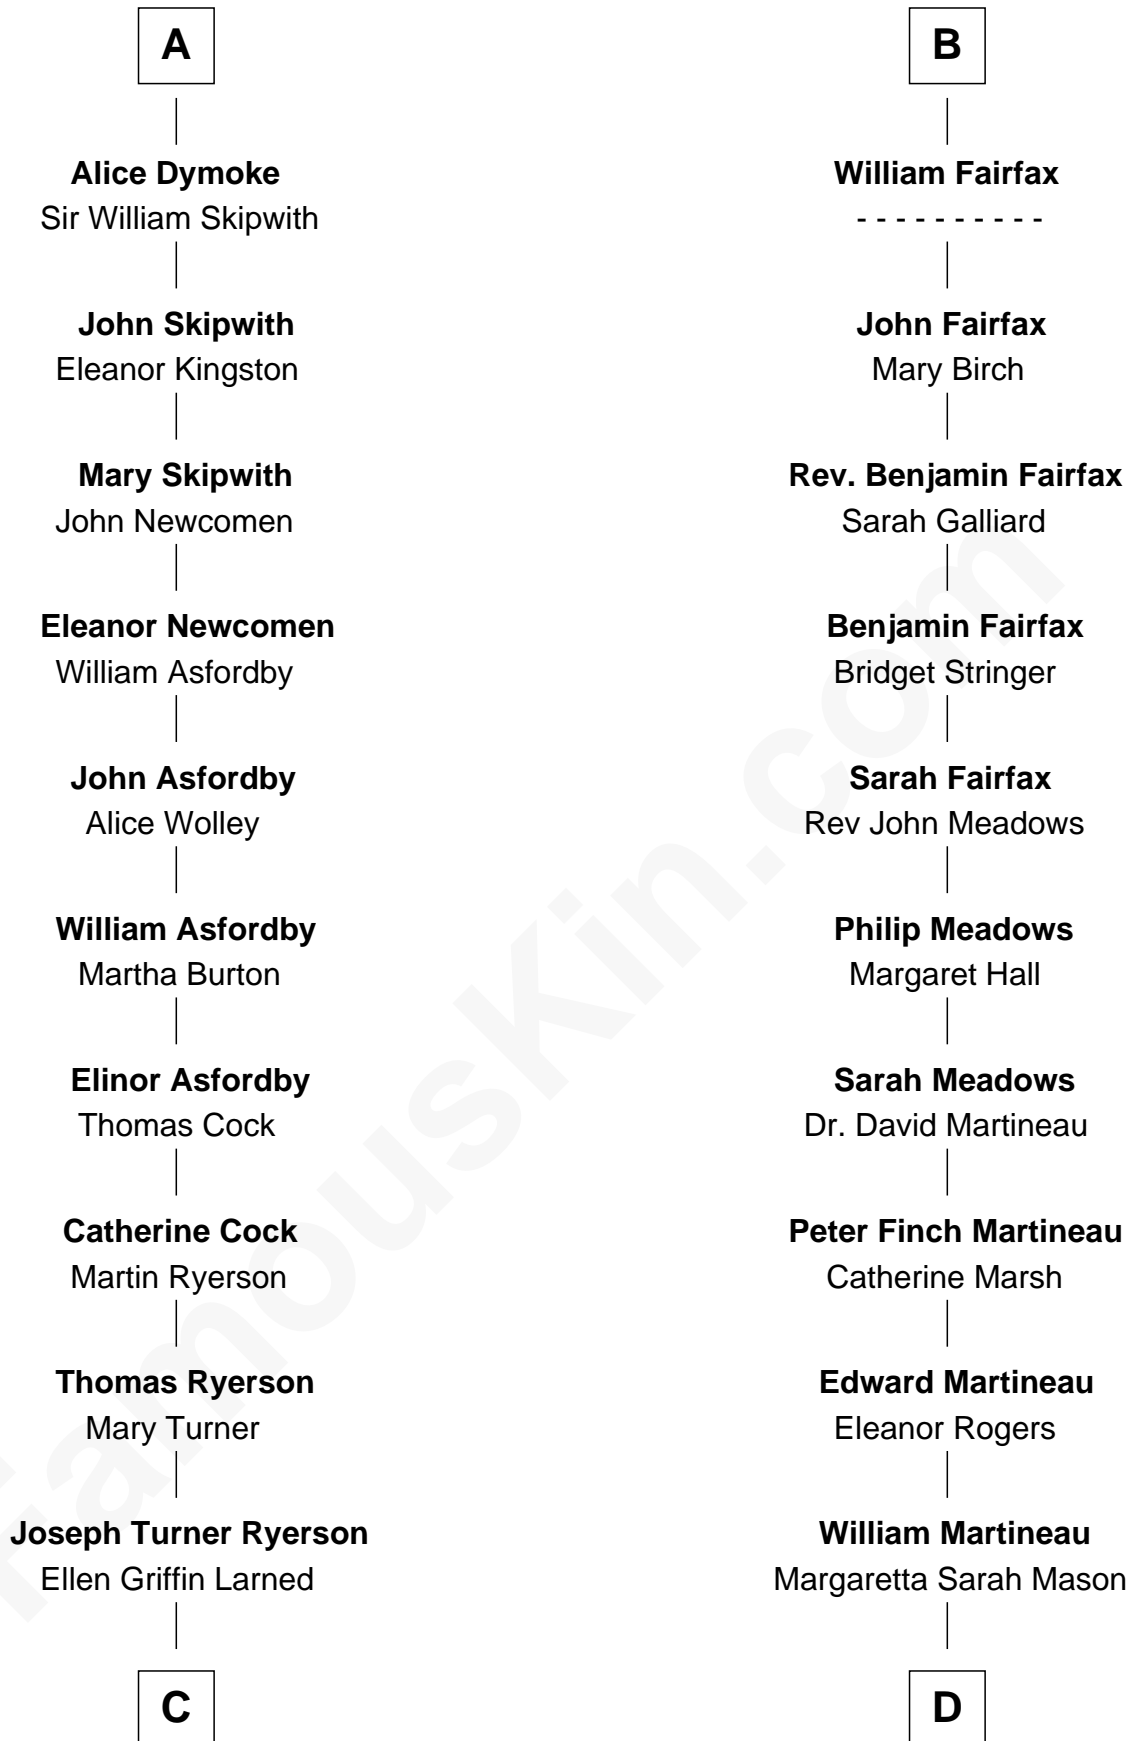

FamousKin.com Relationship Chart of

Paget Brewster

TV Actress

20th cousin 1 time removed of

Guy Ritchie

British Filmmaker

Sir Hugh I de Audley

Iseult de Mortimer

C

Edward Larned Ryerson

Mary Pringle Mitchell

Donald Mitchell Ryerson

Isabelle McGenniss

Joan Ryerson

George Washington Wales Brewster

Galen Brewster