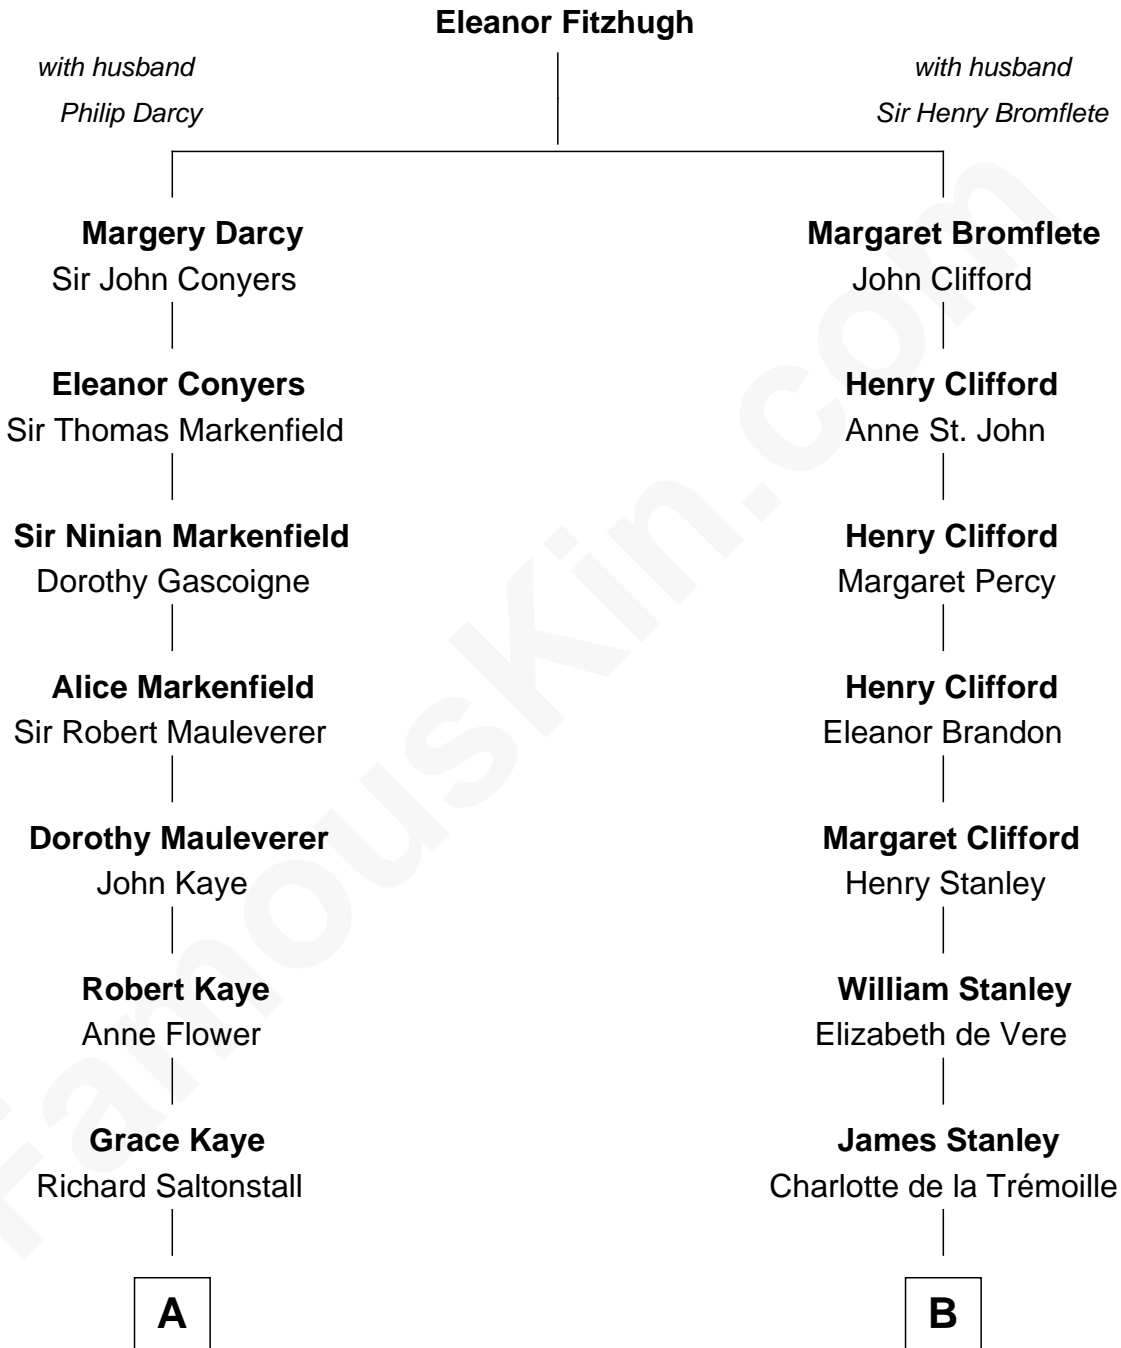

FamousKin.com
Relationship Chart of
Paget Brewster
TV Actress

17th cousin 3 times removed of

Guy Ritchie
British Filmmaker

C

—
Donald Mitchell Ryerson

Isabelle McGenniss

—
Joan Ryerson

George Washington Wales Brewster

—
Galen Brewster

Hathaway Tew

—
Paget Brewster

TV Actress

FamousKin.com