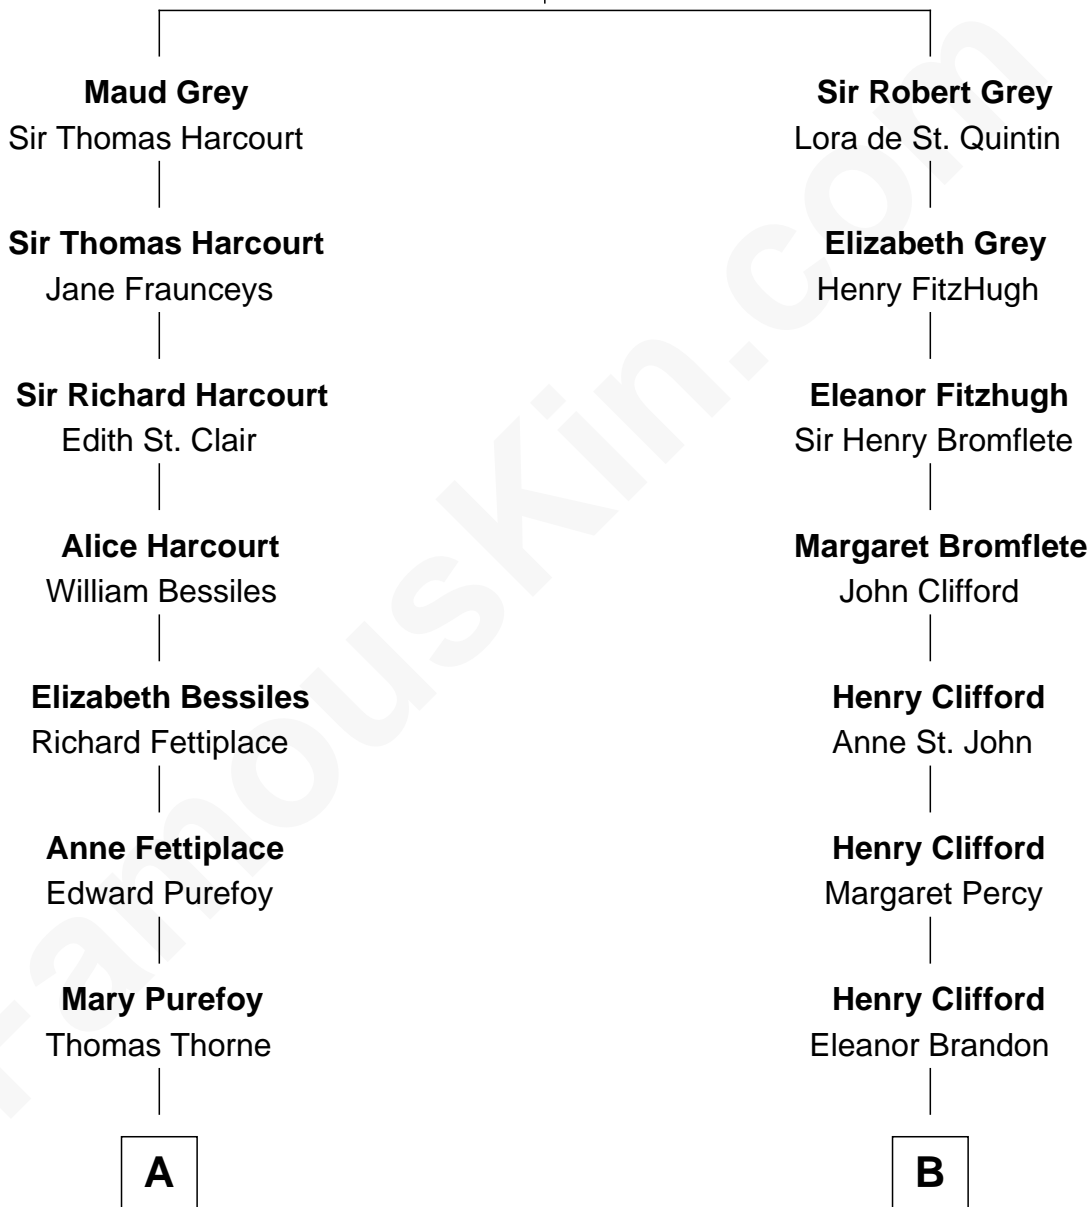

FamousKin.com Relationship Chart of

Paget Brewster

TV Actress

20th cousin 1 time removed of

Guy Ritchie

British Filmmaker

Sir John Grey

Avice Marmion

C

Mary Pringle Mitchell
Edward Larned Ryerson

Donald Mitchell Ryerson
Isabelle McGenniss

Joan Ryerson
George Washington Wales Brewster

Galen Brewster
Hathaway Tew

Paget Brewster
TV Actress

D

Vivian Guy Ouseley McLaughlin
Edith Jane Martineau