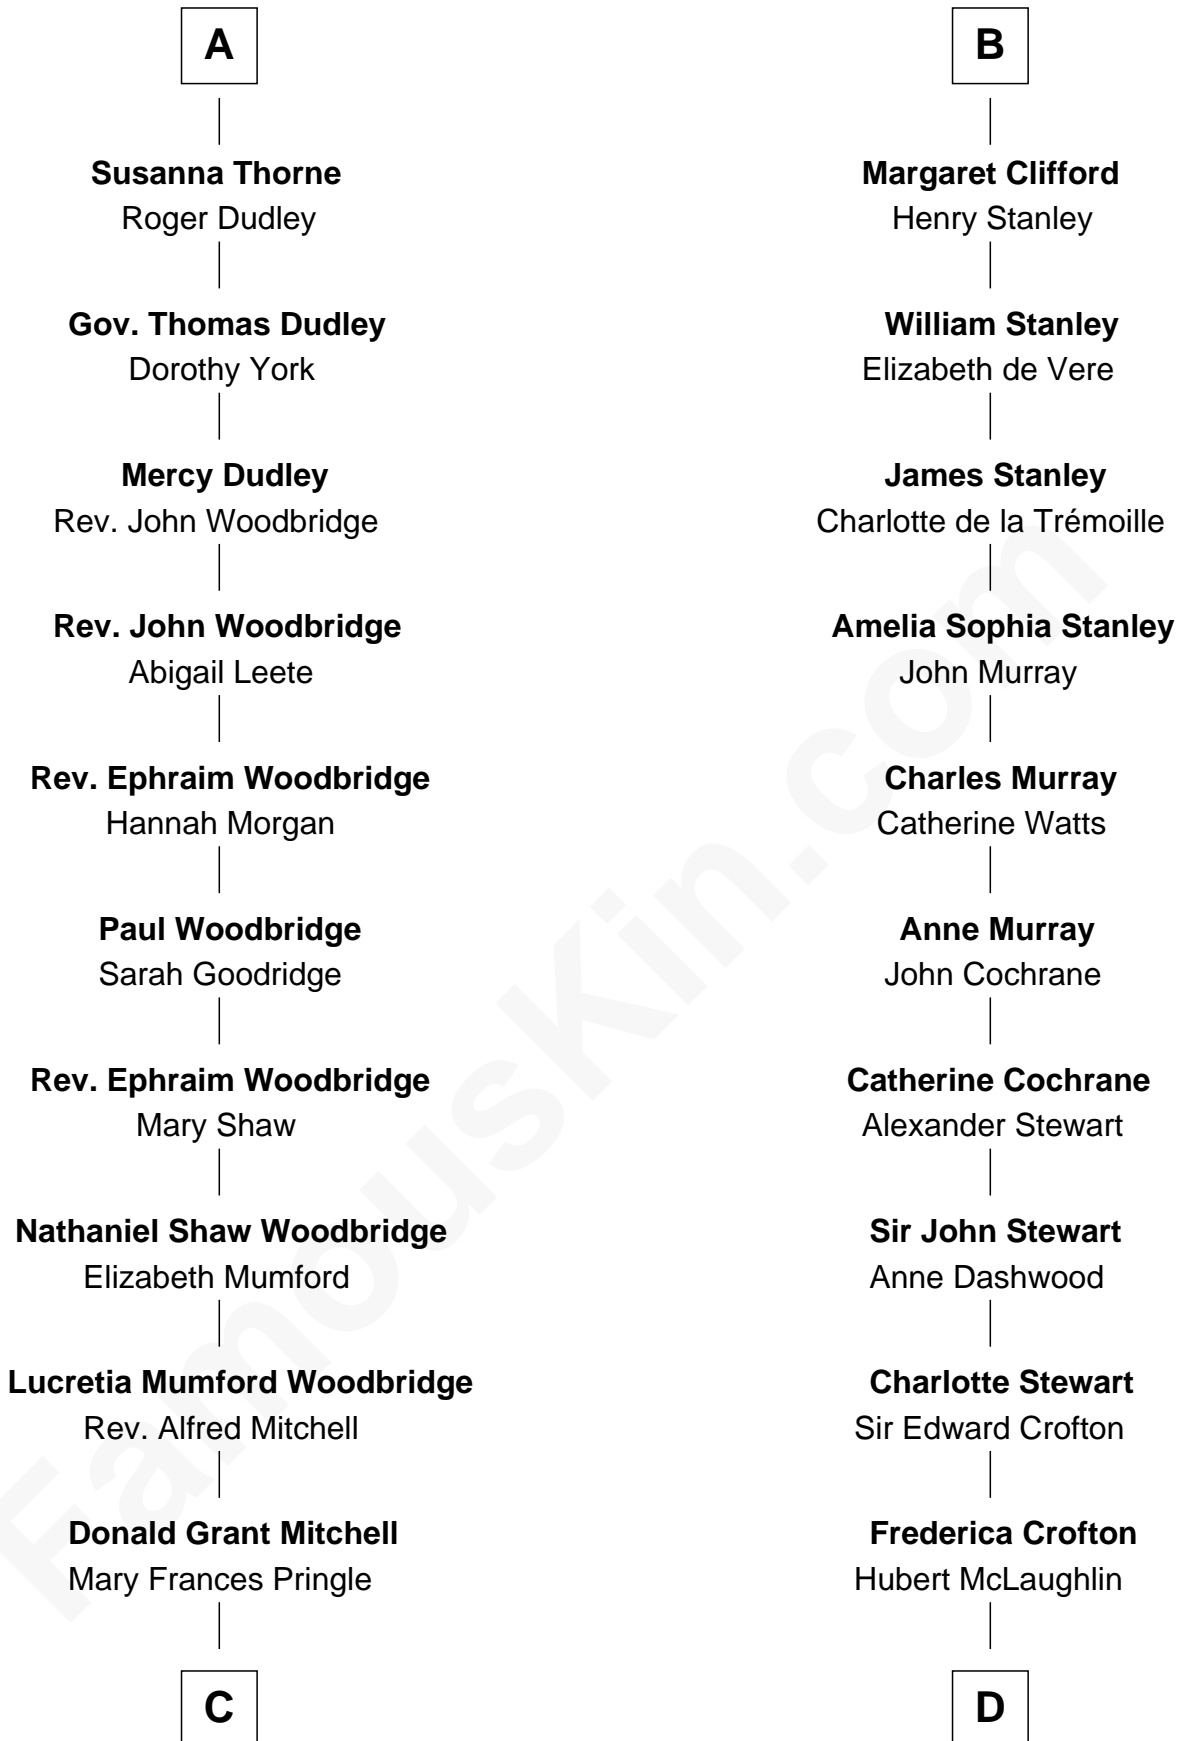

FamousKin.com Relationship Chart of

Paget Brewster

TV Actress

20th cousin 1 time removed of

Guy Ritchie

British Filmmaker

Sir John Grey

Avice Marmion

C

Mary Pringle Mitchell
Edward Larned Ryerson

Donald Mitchell Ryerson
Isabelle McGenniss

Joan Ryerson
George Washington Wales Brewster

Galen Brewster
Hathaway Tew

Paget Brewster
TV Actress

D

Vivian Guy Ouseley McLaughlin
Edith Jane Martineau