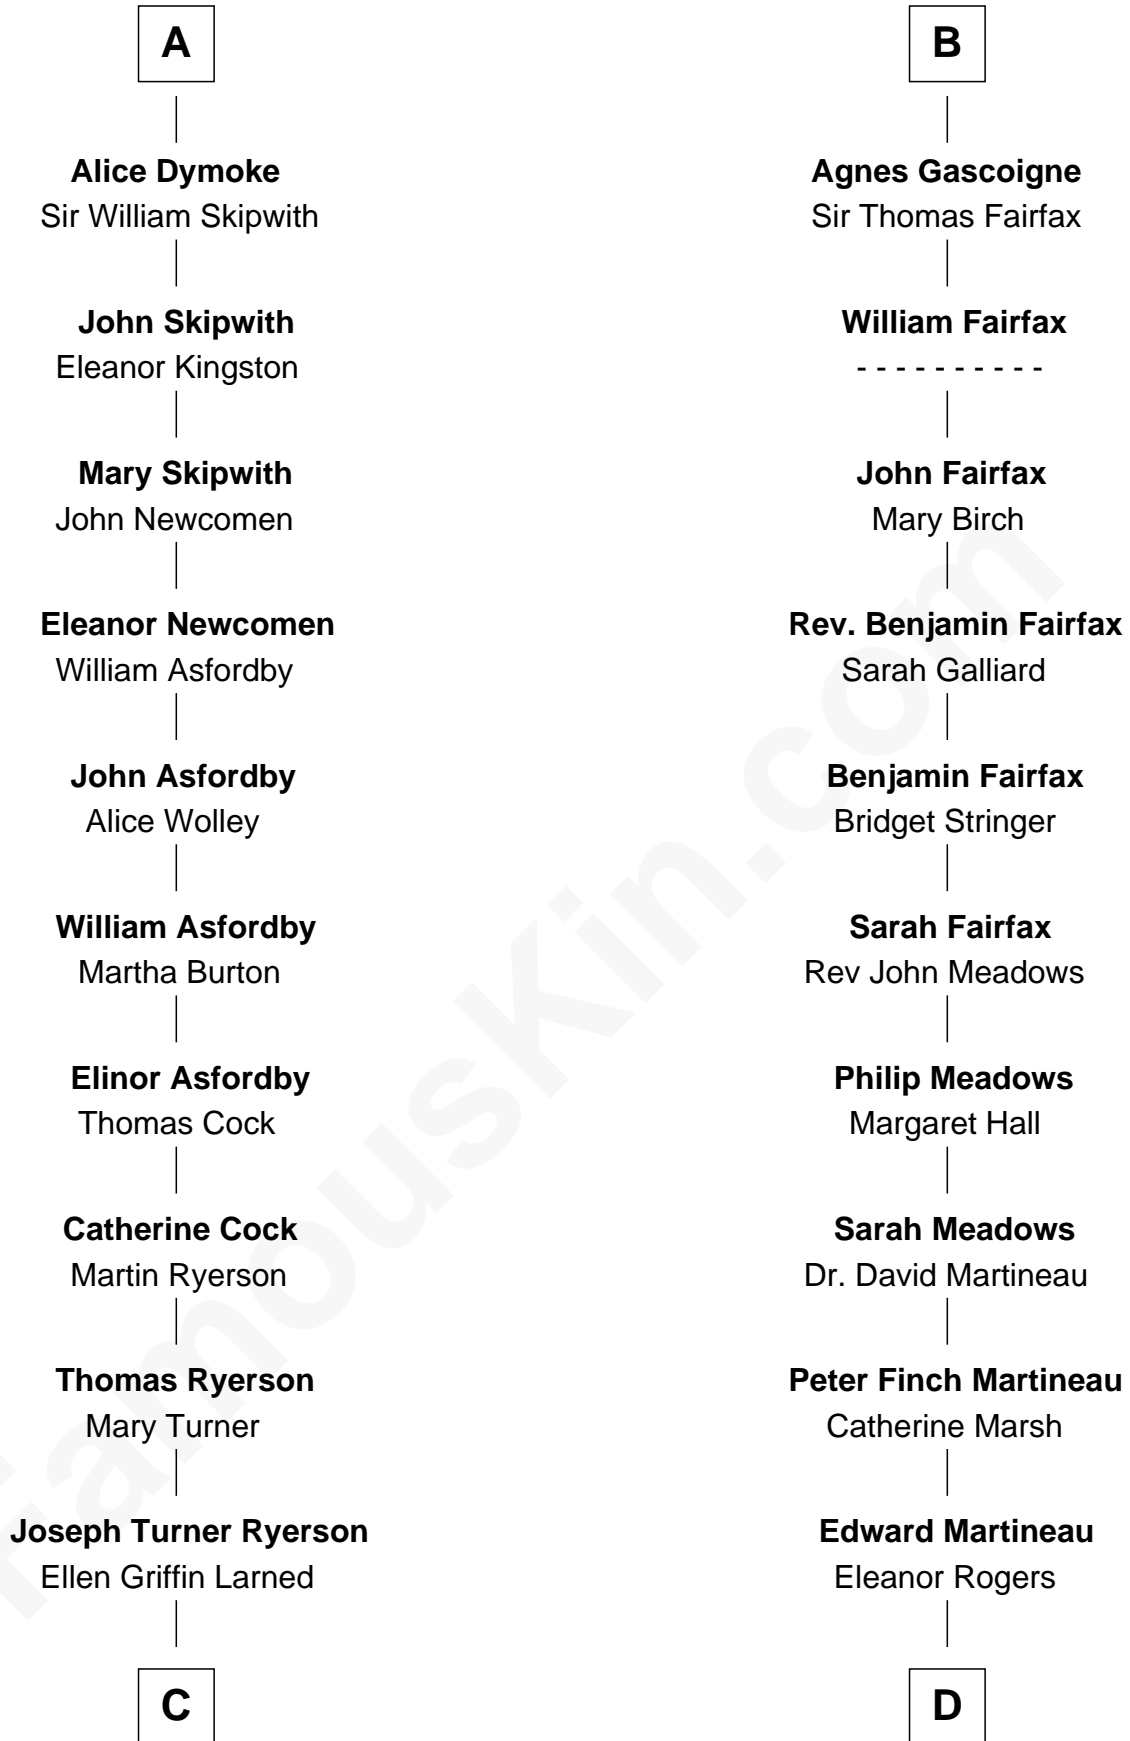

# FamousKin.com Relationship Chart of

**Paget Brewster**

*TV Actress*

21st cousin of

**Guy Ritchie**

*British Filmmaker*

**Guy de Beauchamp**

Alice de Toeni

Elizabeth Newmarch

**Jane de Neville**

Sir William Gascoigne

**Sir William Gascoigne**

Margaret Percy

**B**

**C**

**Edward Larned Ryerson**

Mary Pringle Mitchell

**Donald Mitchell Ryerson**

Isabelle McGenniss

**Joan Ryerson**

George Washington Wales Brewster

**Galen Brewster**

Hathaway Tew

**Paget Brewster**