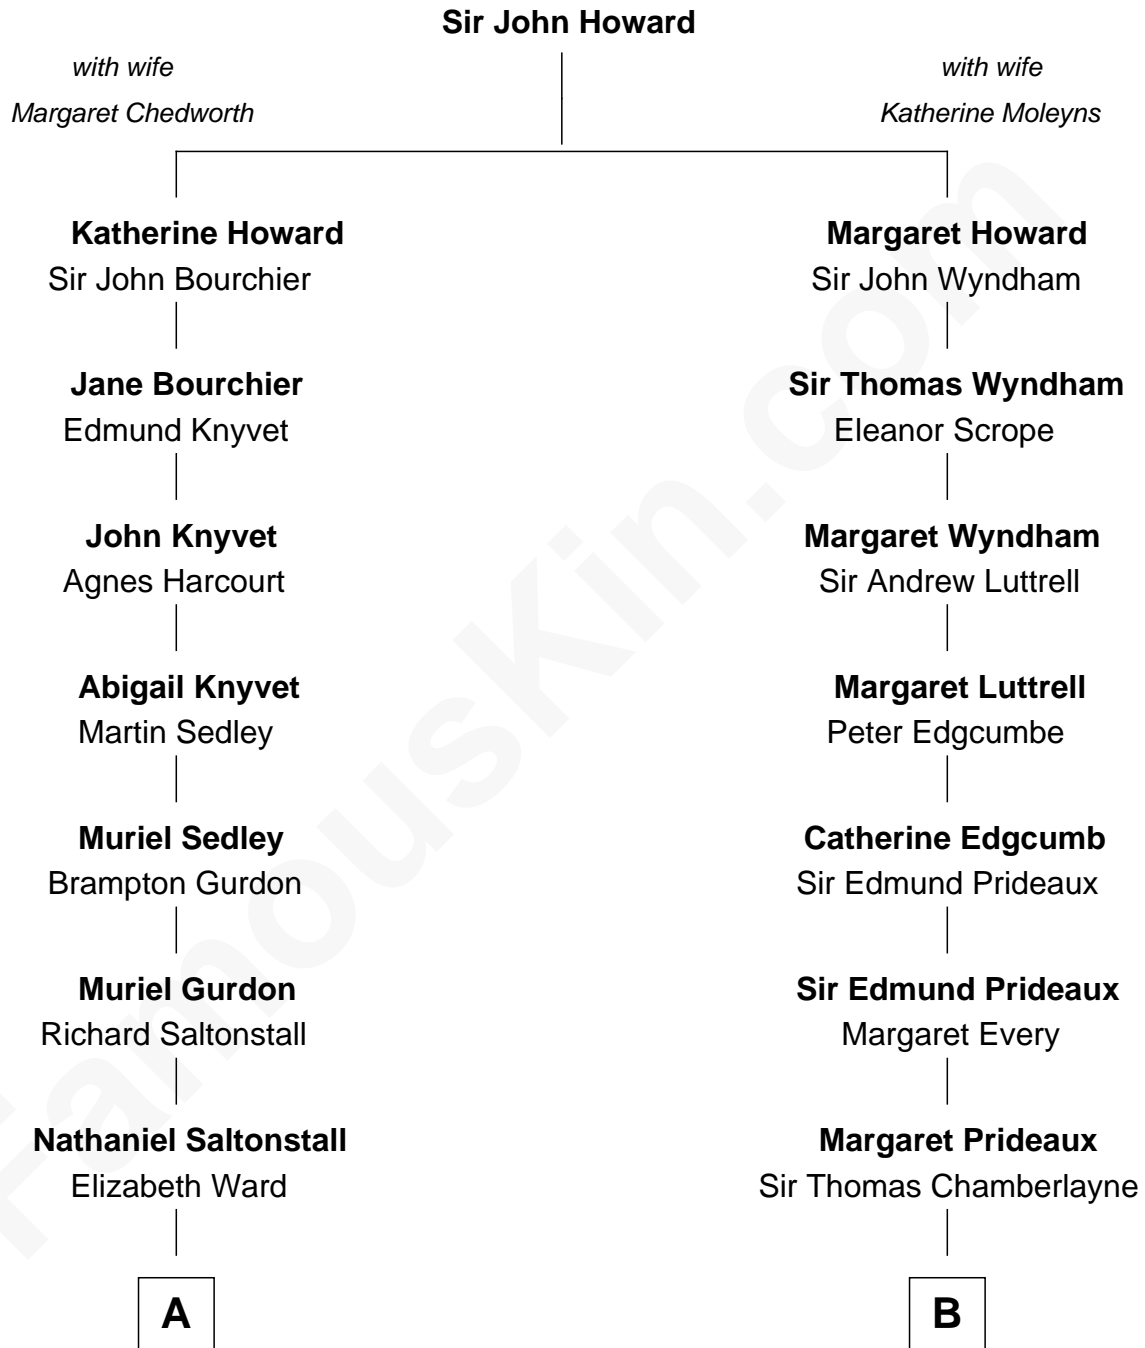

**FamousKin.com**  
**Relationship Chart of**  
**Paget Brewster**  
*TV Actress*

16th cousin 2 times removed of

**Guy Ritchie**  
*British Filmmaker*

**C**

**Galen Brewster**  
Hathaway Tew

**Paget Brewster**  
*TV Actress*

FamousKin.com