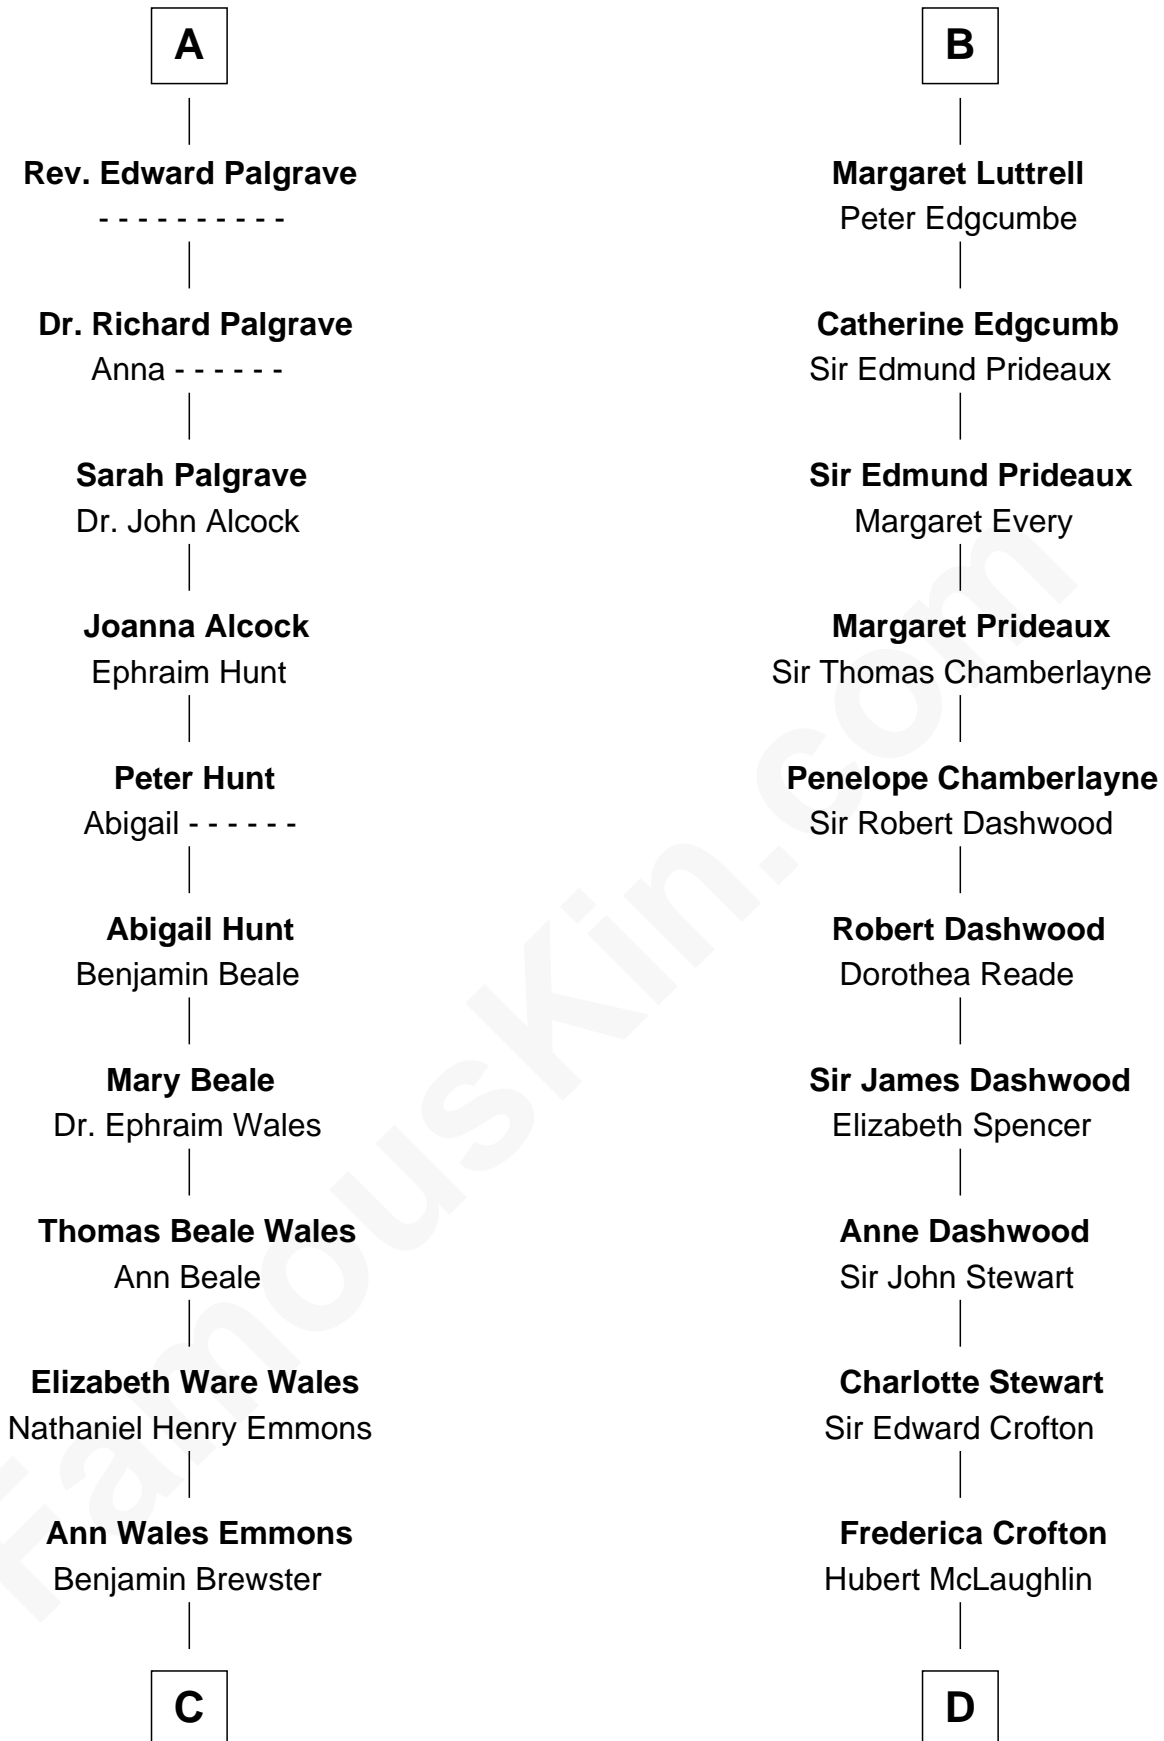

FamousKin.com Relationship Chart of

Paget Brewster

TV Actress

20th cousin of

Guy Ritchie

British Filmmaker

Sir William de Bohun
Elizabeth de Badlesmere

C

Dr. George Washington Wales Brewster

Ellen Mackenzie Hodge

George Washington Wales Brewster

Joan Ryerson

Galen Brewster

Hathaway Tew

Paget Brewster

TV Actress

D

Vivian Guy Ouseley McLaughlin

Edith Jane Martineau

Doris Margaretta McLaughlin

Stuart John Ritchie

John Vivian Ritchie

Amber Mary Parkinson

Guy Ritchie