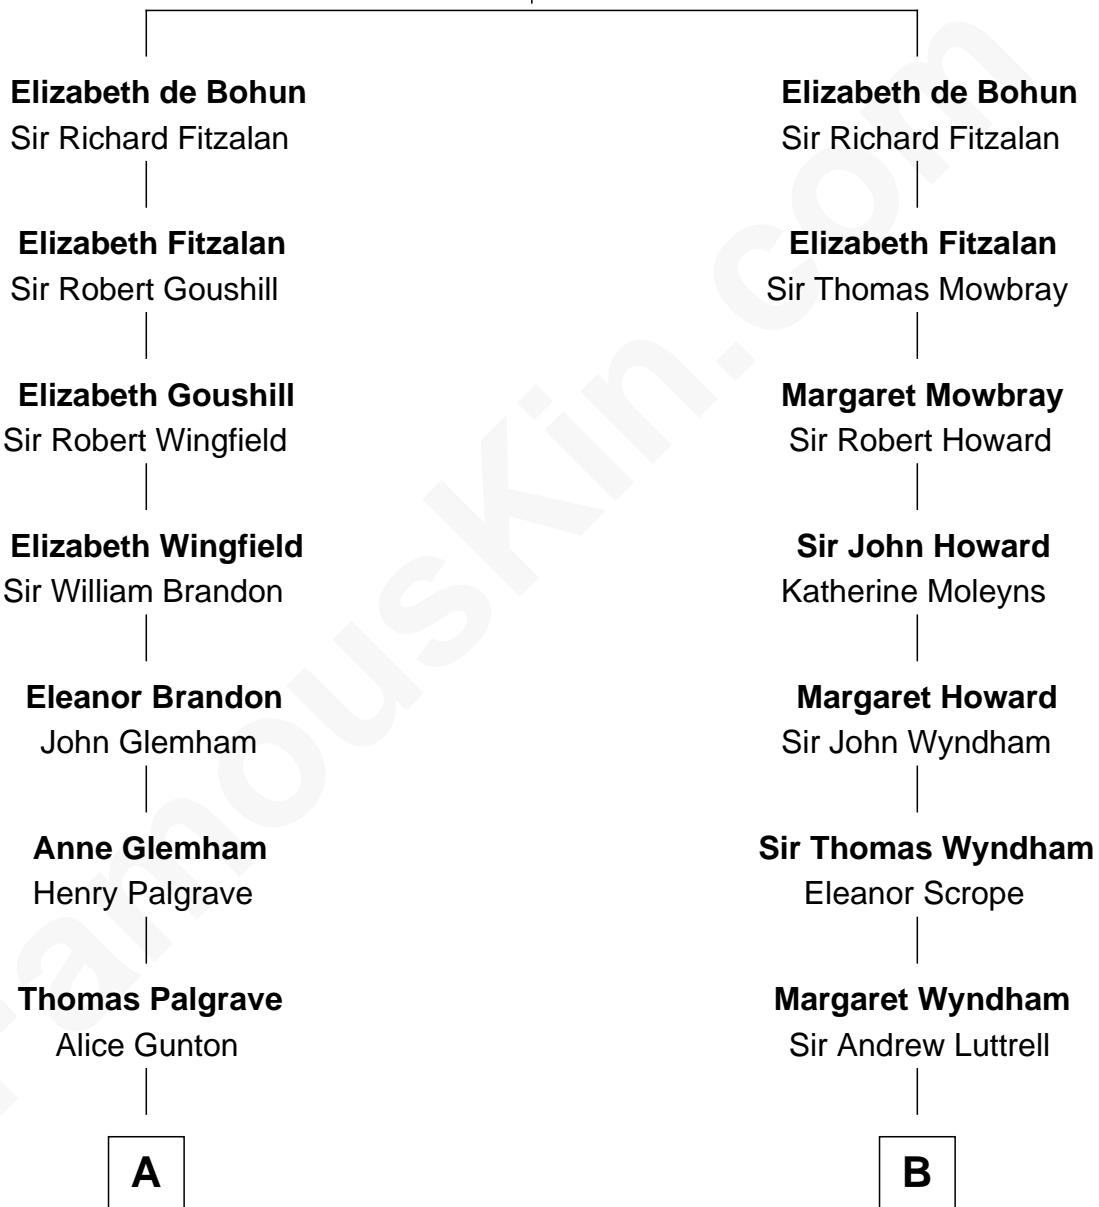

FamousKin.com Relationship Chart of

Paget Brewster

TV Actress

20th cousin of

Guy Ritchie

British Filmmaker

Sir William de Bohun
Elizabeth de Badlesmere

C

Dr. George Washington Wales Brewster

Ellen Mackenzie Hodge

George Washington Wales Brewster

Joan Ryerson

Galen Brewster

Hathaway Tew

Paget Brewster

TV Actress

D

Vivian Guy Ouseley McLaughlin

Edith Jane Martineau

Doris Margaretta McLaughlin

Stuart John Ritchie

John Vivian Ritchie

Amber Mary Parkinson

Guy Ritchie