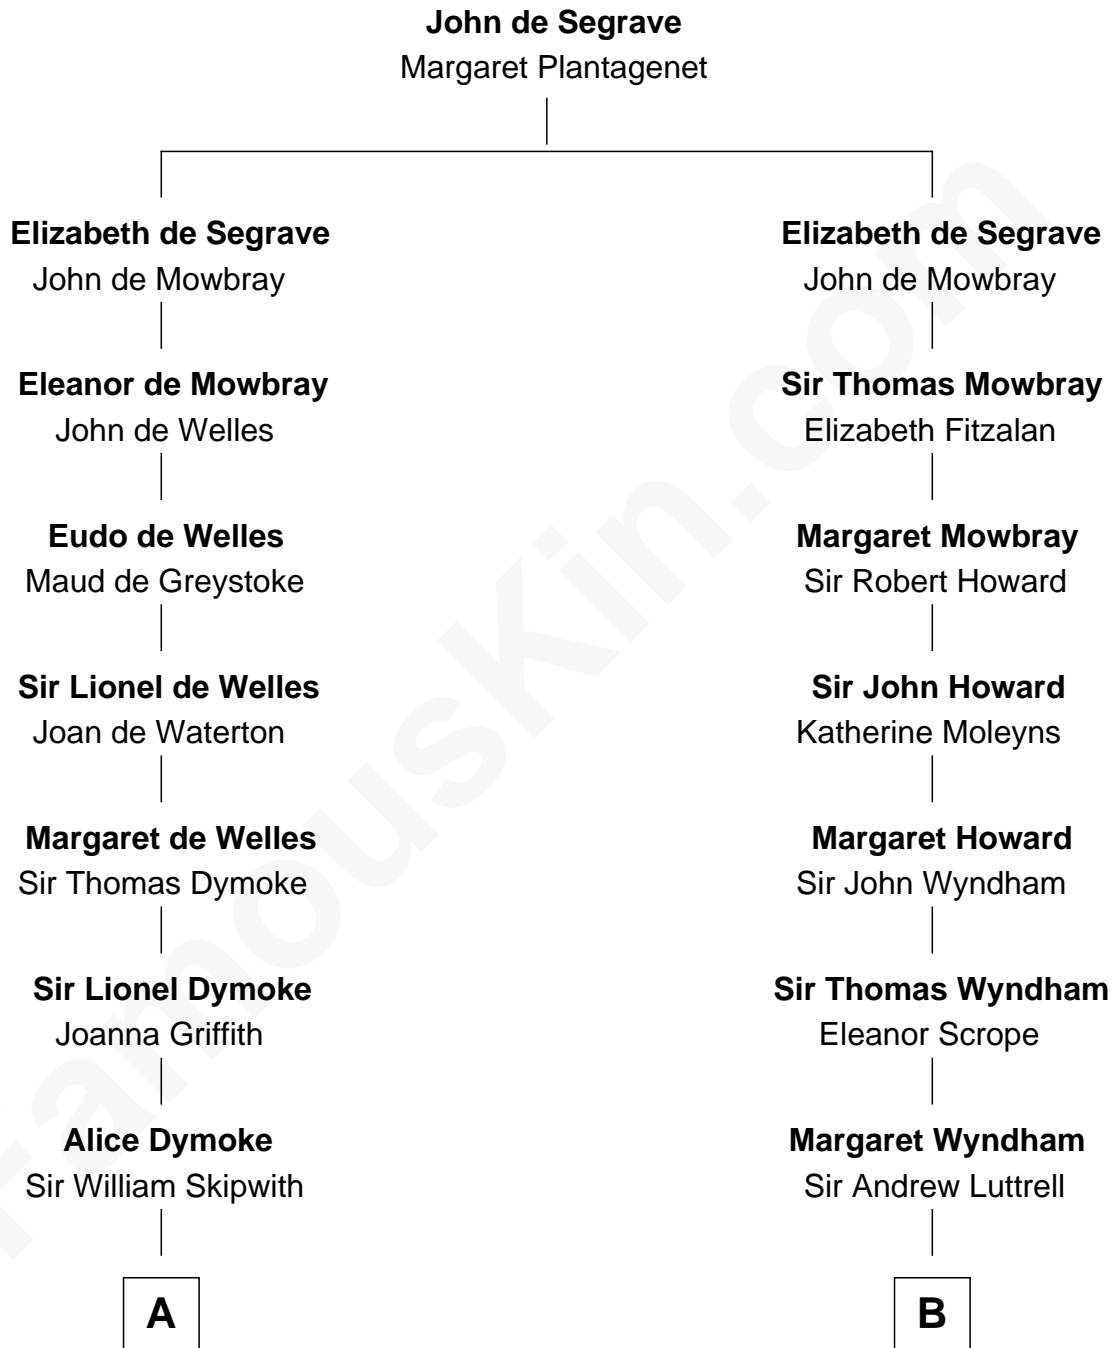

FamousKin.com

Relationship Chart of

Paget Brewster

TV Actress

20th cousin of

Guy Ritchie

British Filmmaker

C

Donald Mitchell Ryerson

Isabelle McGenniss

Joan Ryerson

George Washington Wales Brewster

Galen Brewster

Hathaway Tew

Paget Brewster

TV Actress