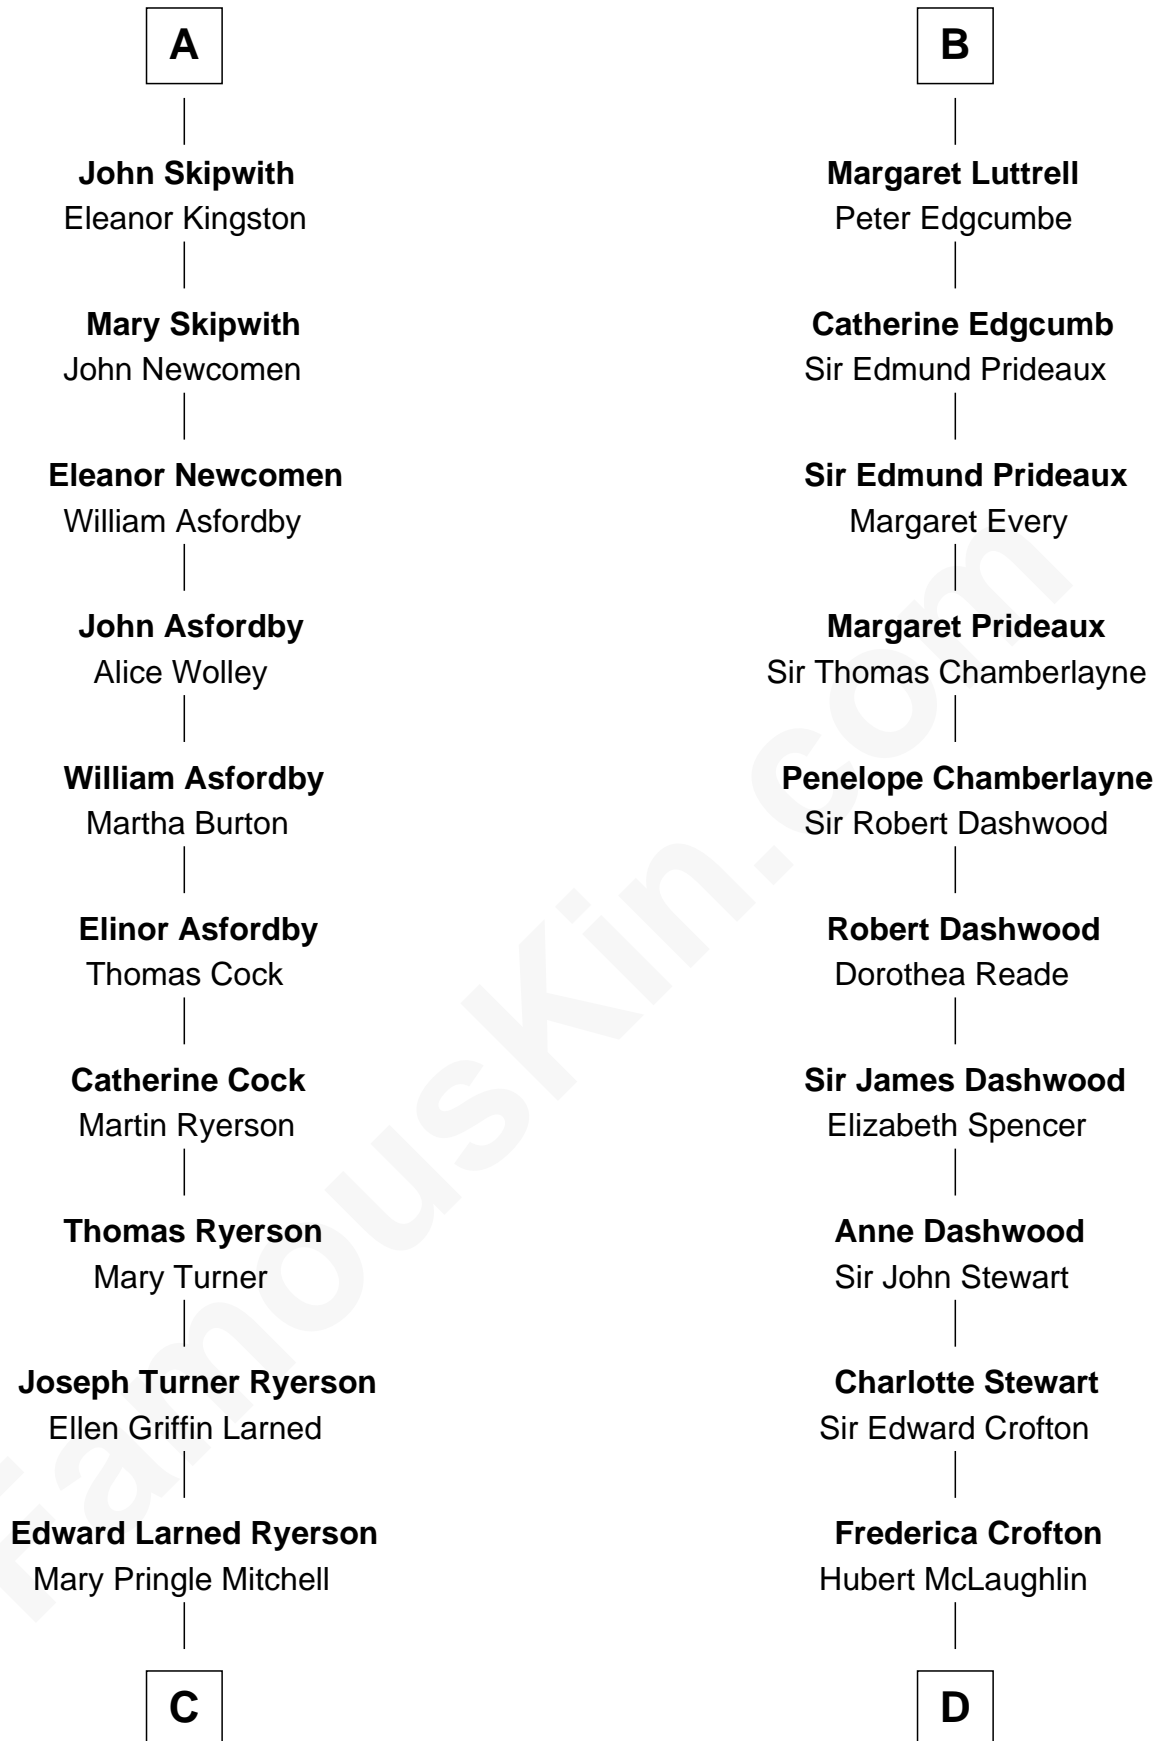

FamousKin.com

Relationship Chart of

Paget Brewster

TV Actress

20th cousin of

Guy Ritchie

British Filmmaker

C

Donald Mitchell Ryerson

Isabelle McGenniss

Joan Ryerson

George Washington Wales Brewster

Galen Brewster

Hathaway Tew

Paget Brewster

TV Actress