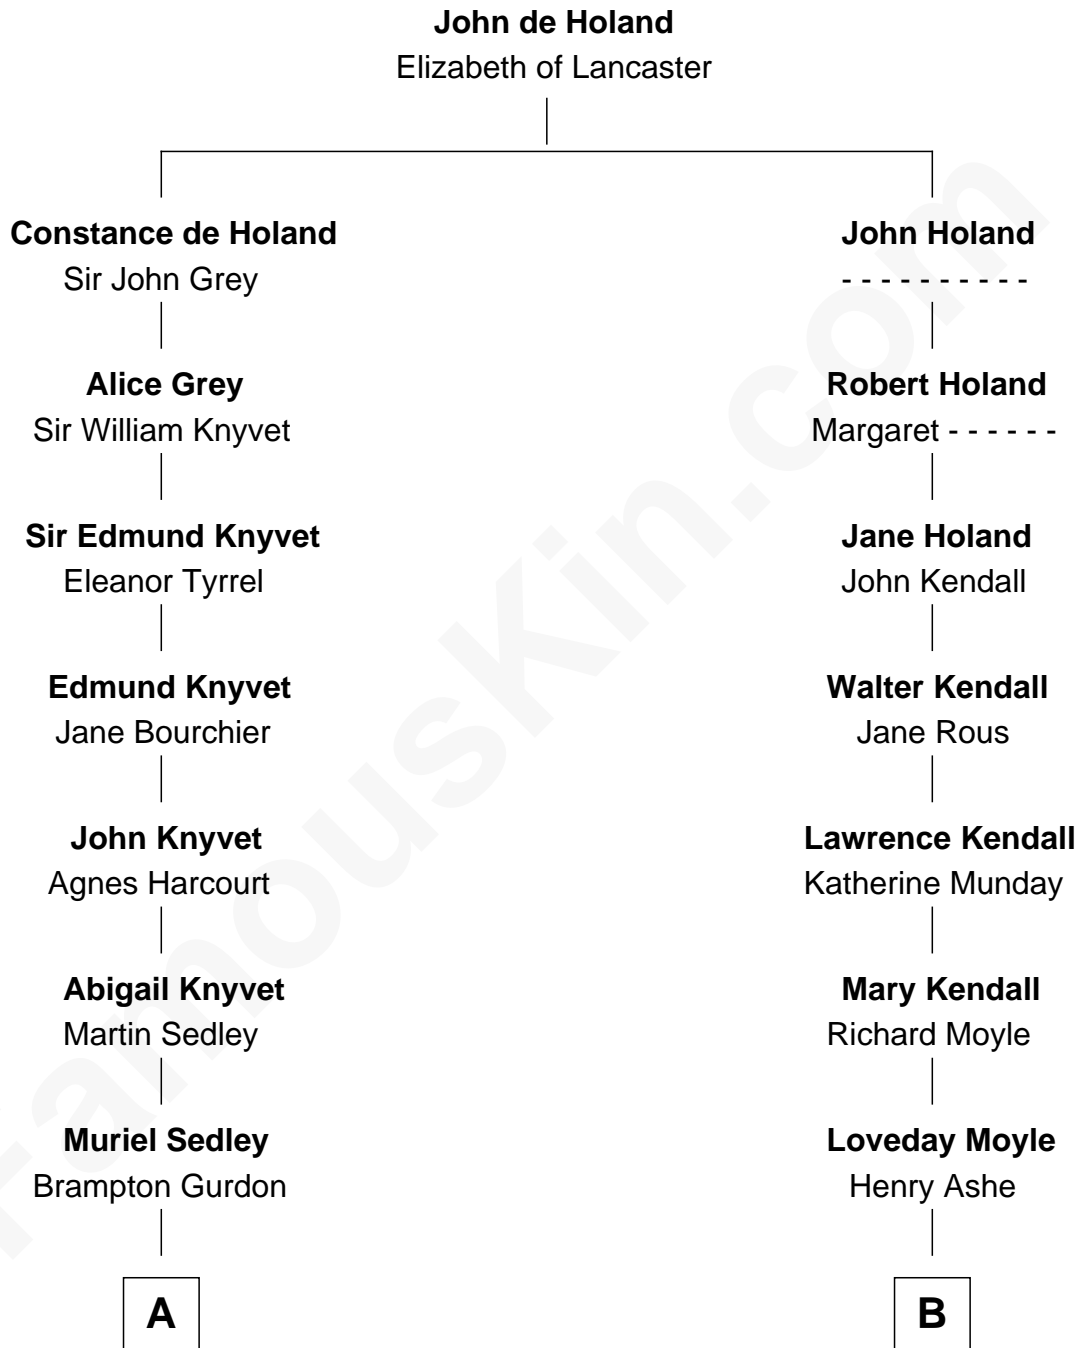

FamousKin.com
Relationship Chart of
Paget Brewster
TV Actress

16th cousin 4 times removed of

Buckminster Fuller
Author, Architect, and Inventor

C

—
Donald Mitchell Ryerson

Isabelle McGenniss

—
Joan Ryerson

George Washington Wales Brewster

—
Galen Brewster

Hathaway Tew

—
Paget Brewster

TV Actress

FamousKin.com