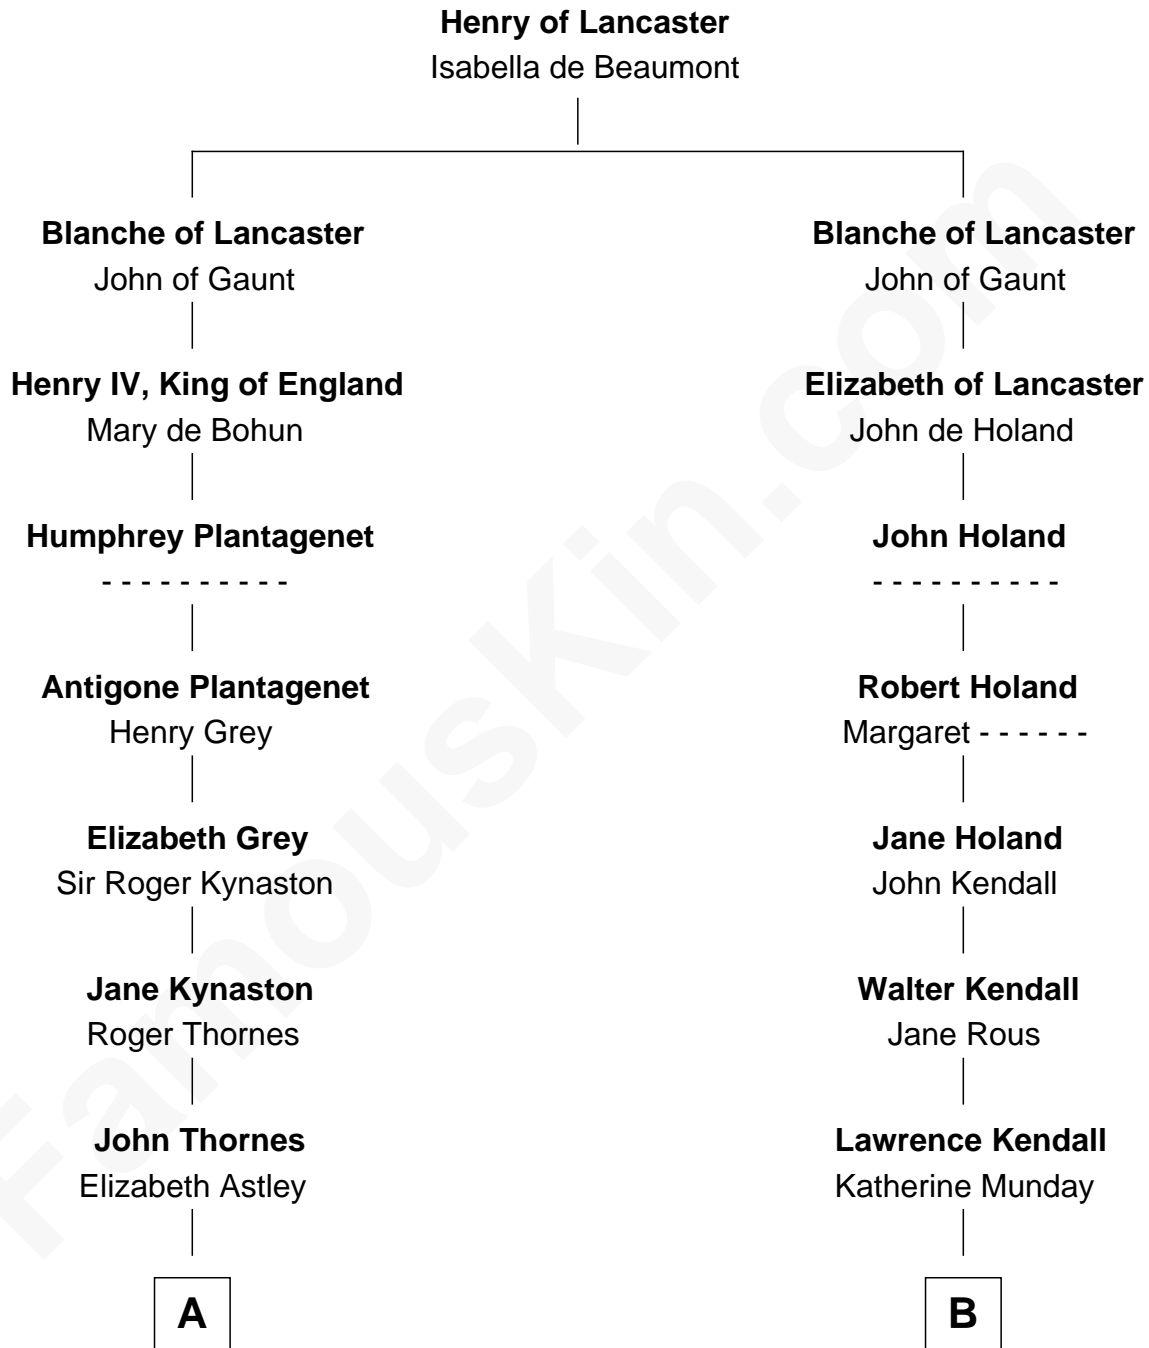

FamousKin.com
Relationship Chart of
Paget Brewster
TV Actress

18th cousin 3 times removed of

Buckminster Fuller
Author, Architect, and Inventor

C

Susan Savage Wilson

John Ledyard Hodge

Ellen Mackenzie Hodge

Dr. George Washington Wales Brewster

George Washington Wales Brewster

Joan Ryerson

Galen Brewster

Hathaway Tew

Paget Brewster

TV Actress

D