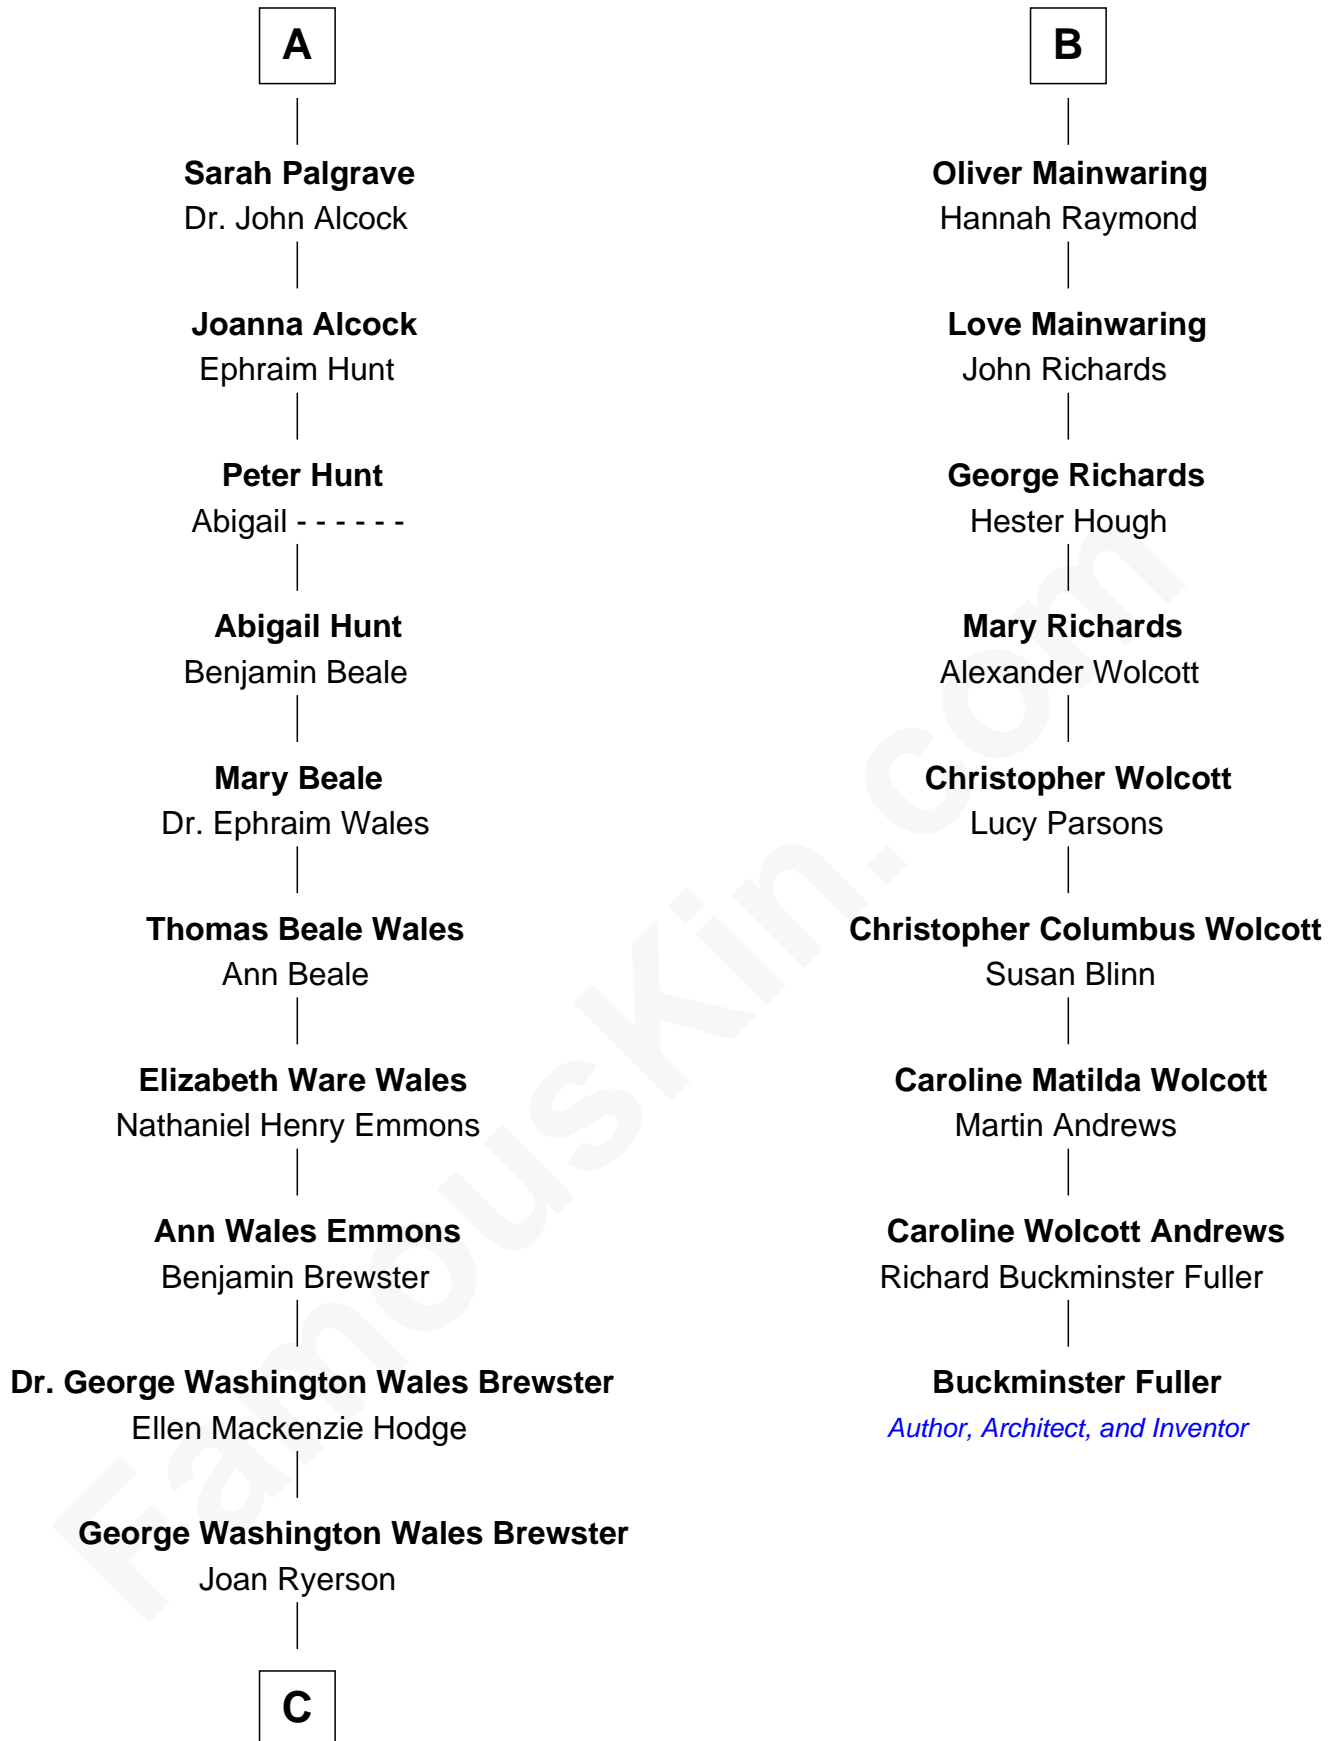

**FamousKin.com**  
**Relationship Chart of**  
**Paget Brewster**  
*TV Actress*

15th cousin 3 times removed of  
**Buckminster Fuller**  
*Author, Architect, and Inventor*

C

—  
**Galen Brewster**  
Hathaway Tew

—  
**Paget Brewster**  
*TV Actress*

FamousKin.com