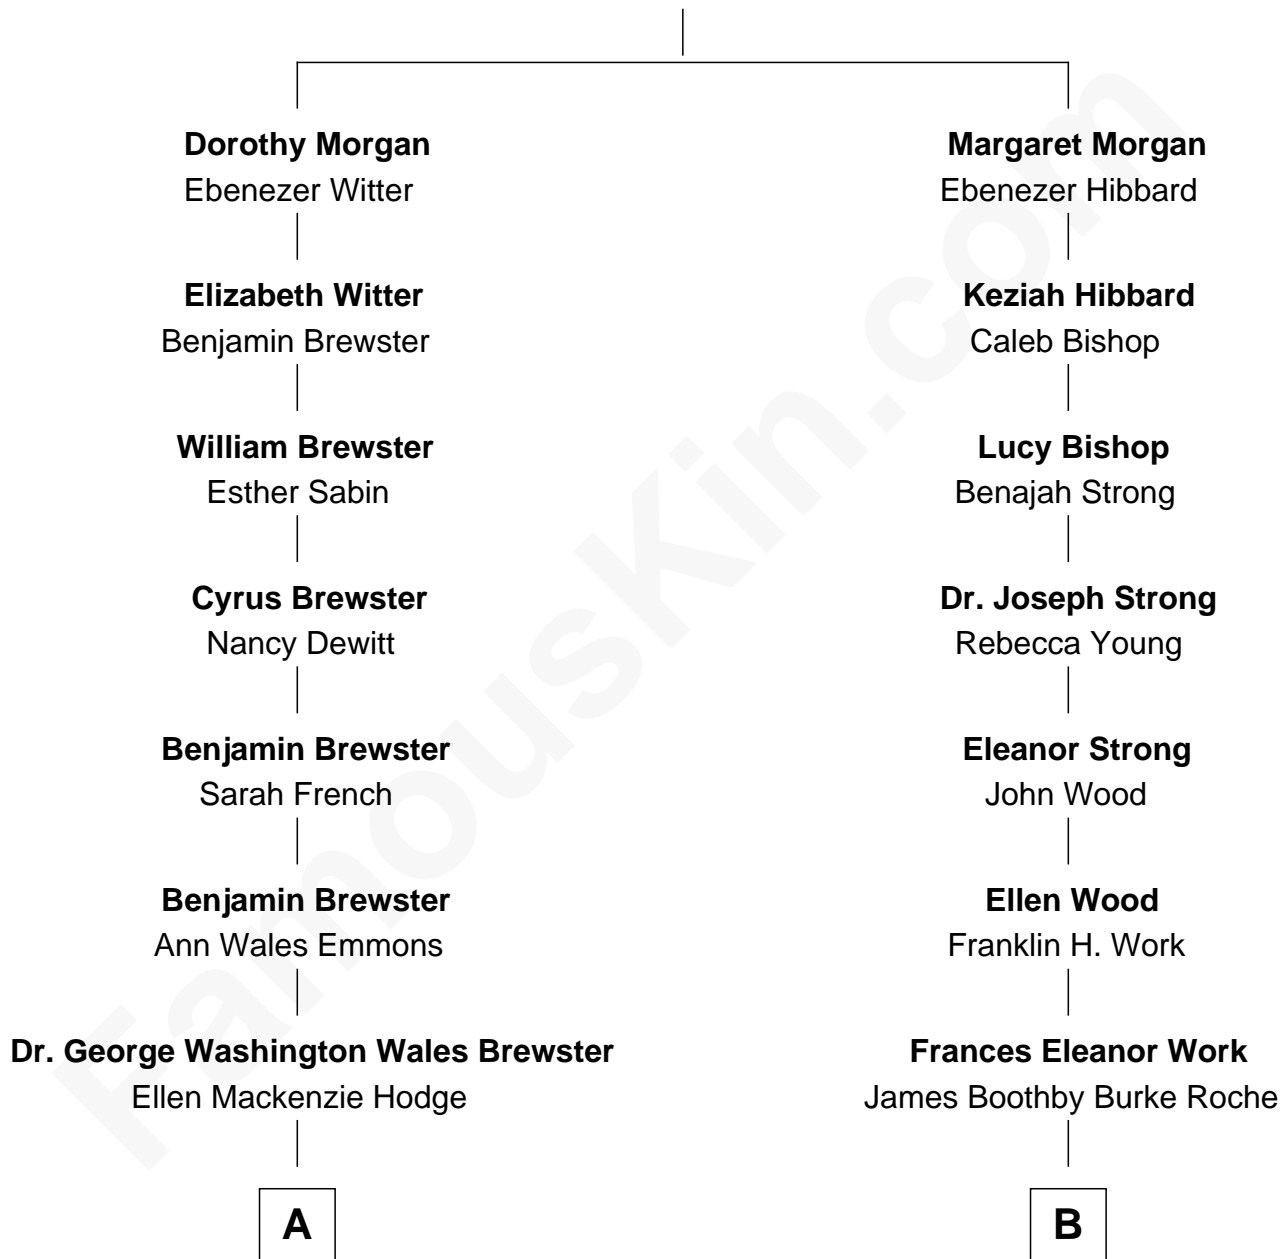

FamousKin.com Relationship Chart of

Paget Brewster

TV Actress

9th cousin 1 time removed of

Oliver Platt

Movie Actor

Joseph Morgan

Dorothy Parke

A

George Washington Wales Brewster

Joan Ryerson

Galen Brewster

Hathaway Tew

Paget Brewster

TV Actress

B