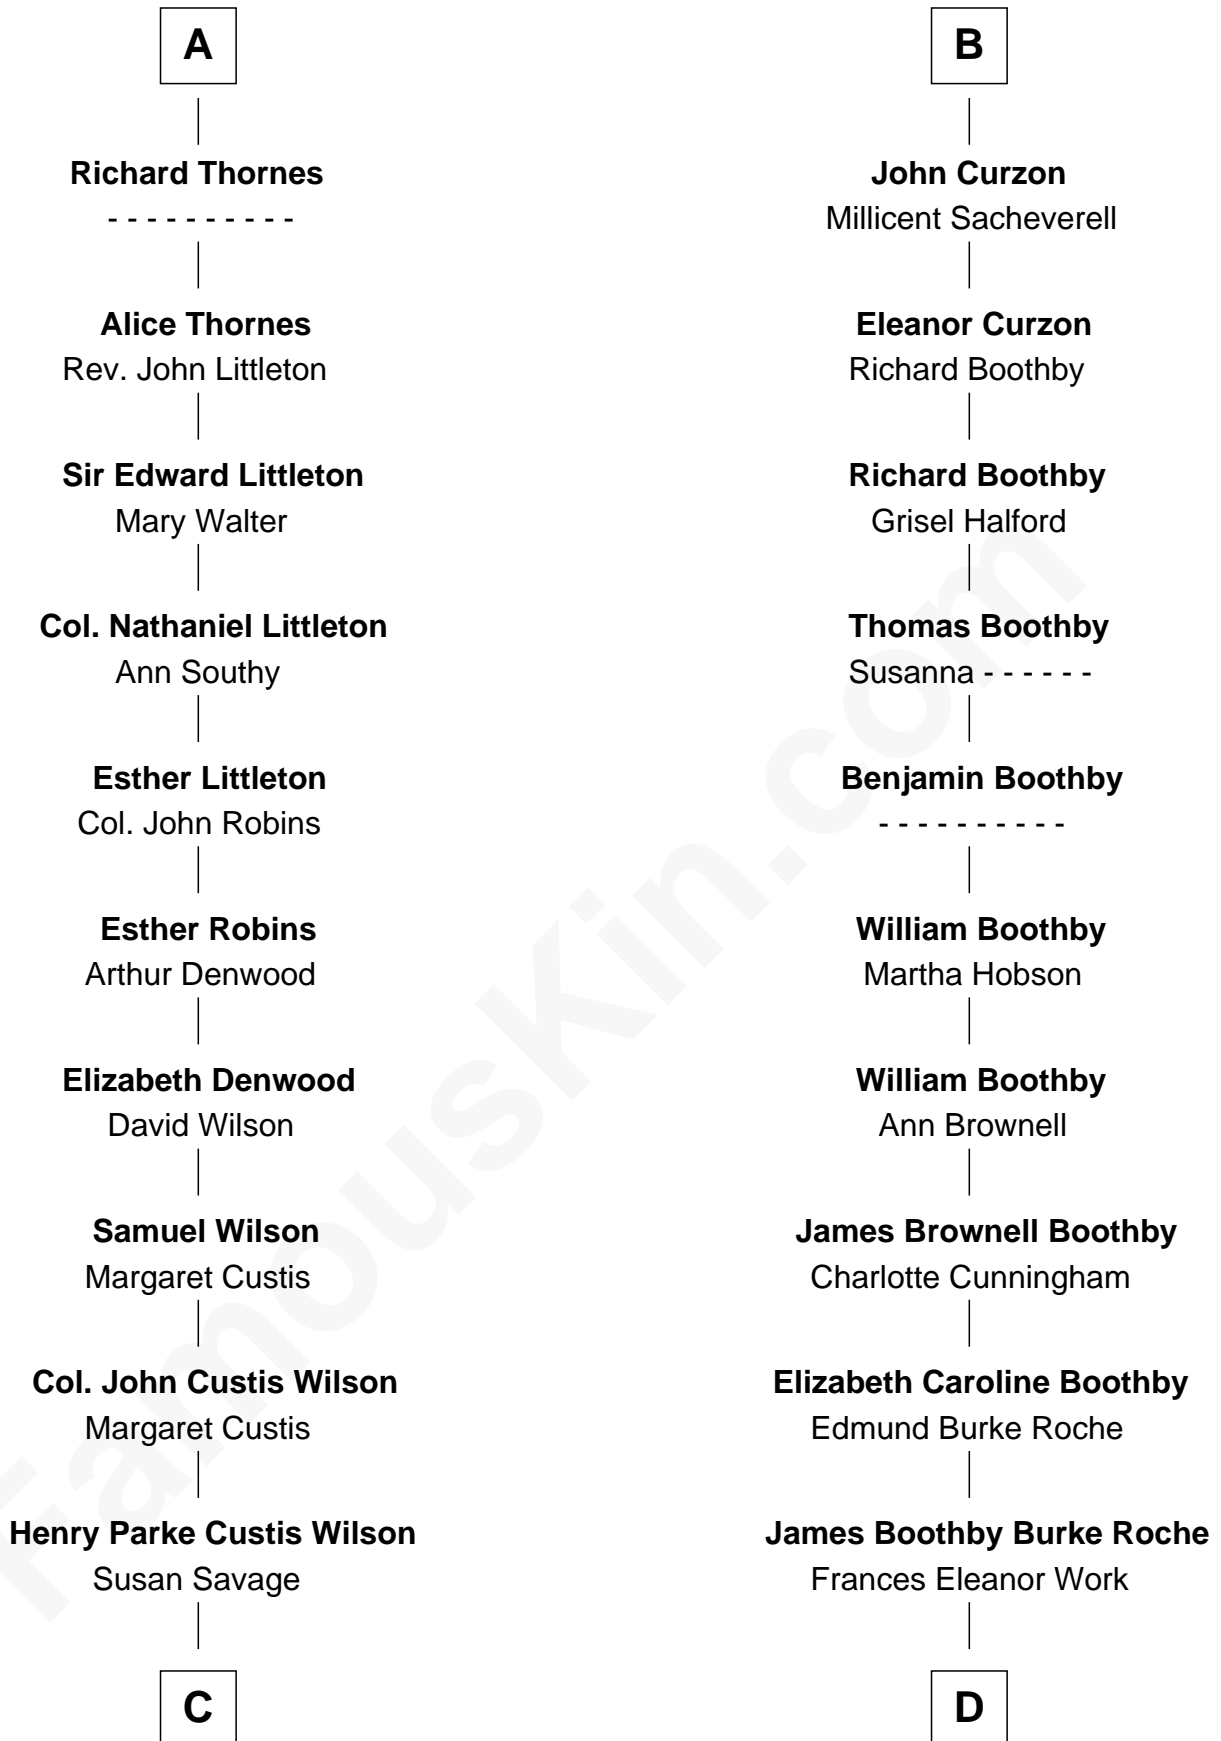

FamousKin.com Relationship Chart of

Paget Brewster

TV Actress

20th cousin 1 time removed of

Oliver Platt

Movie Actor

Edward III, King of England

Philippa of Hainault

C

Susan Savage Wilson

John Ledyard Hodge

Ellen Mackenzie Hodge

Dr. George Washington Wales Brewster

George Washington Wales Brewster

Joan Ryerson

Galen Brewster