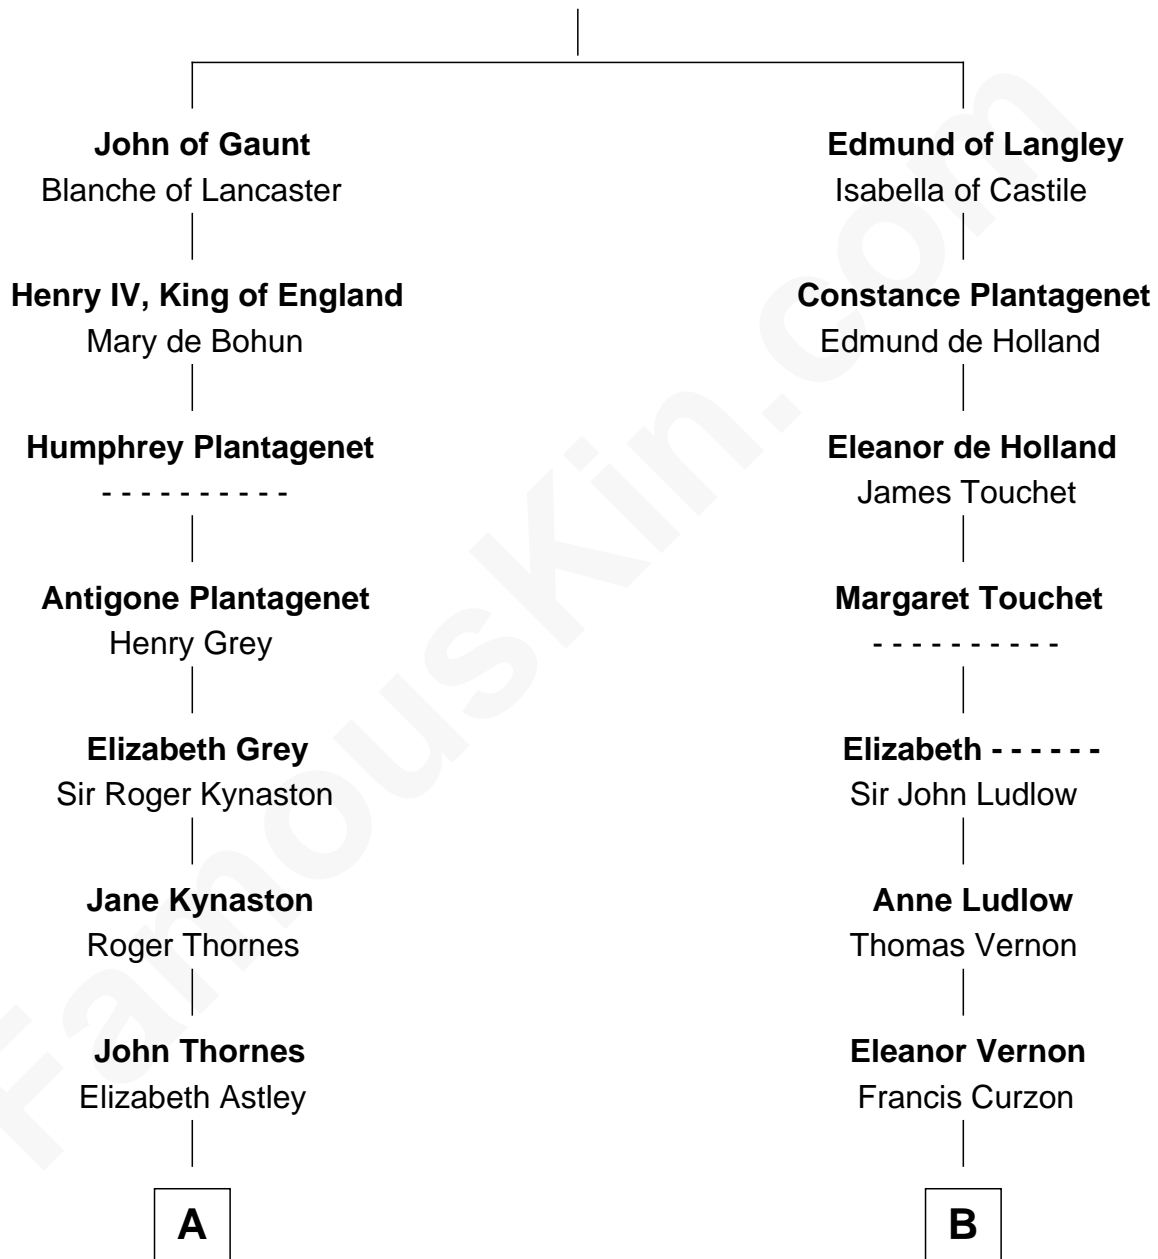

FamousKin.com Relationship Chart of

Paget Brewster

TV Actress

20th cousin 1 time removed of

Oliver Platt

Movie Actor

Edward III, King of England

Philippa of Hainault

C

Susan Savage Wilson

John Ledyard Hodge

Ellen Mackenzie Hodge

Dr. George Washington Wales Brewster

George Washington Wales Brewster

Joan Ryerson

Galen Brewster