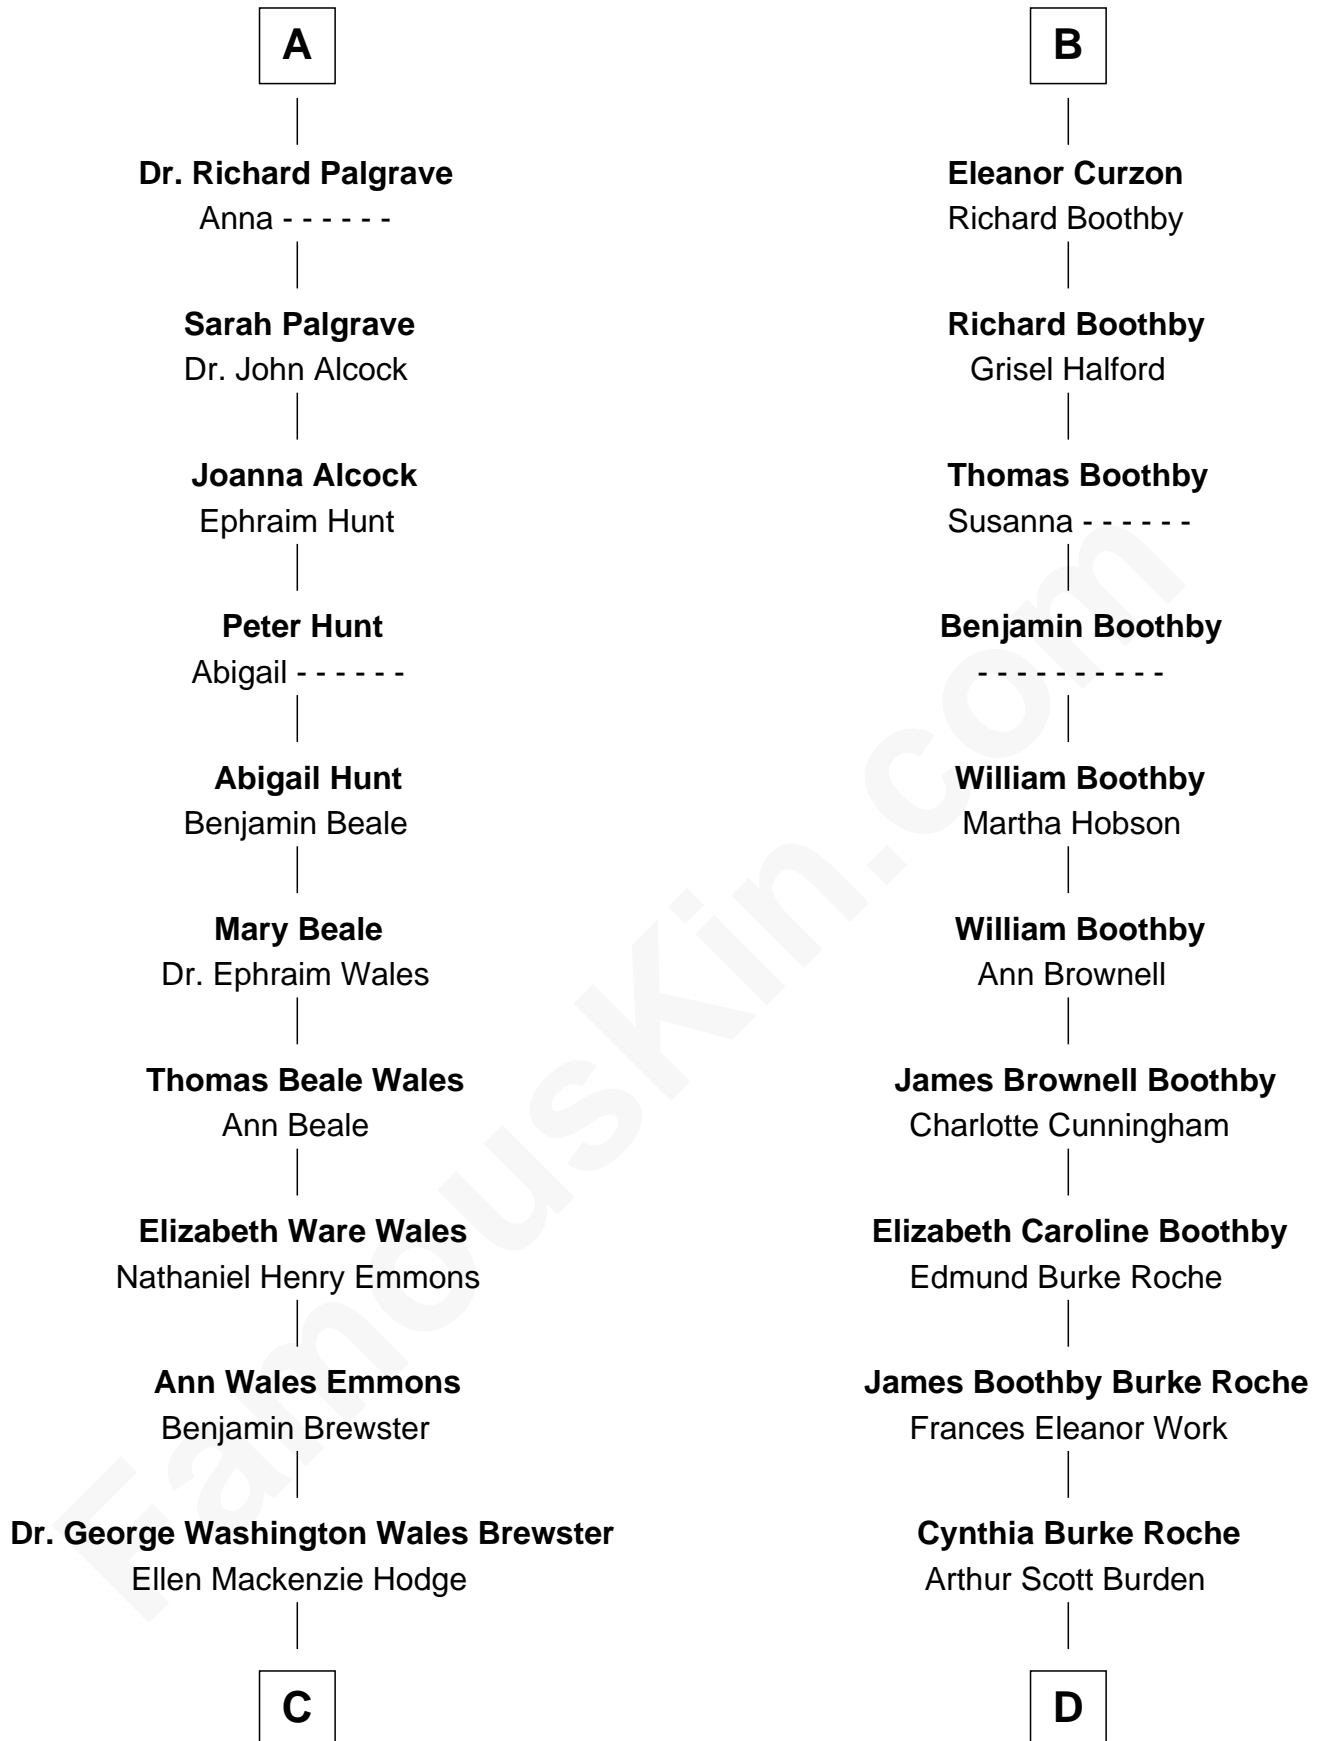

FamousKin.com Relationship Chart of

Paget Brewster

TV Actress

19th cousin of

Oliver Platt

Movie Actor

Sir Richard Fitzalan

Elizabeth de Bohun

Joan Beauchamp

James Butler

Elizabeth Butler

John Talbot

Ann Talbot

Sir Henry Vernon

Thomas Vernon

Anne Ludlow

Eleanor Vernon

Francis Curzon

John Curzon

Millicent Sacheverell

B

C

George Washington Wales Brewster

Joan Ryerson