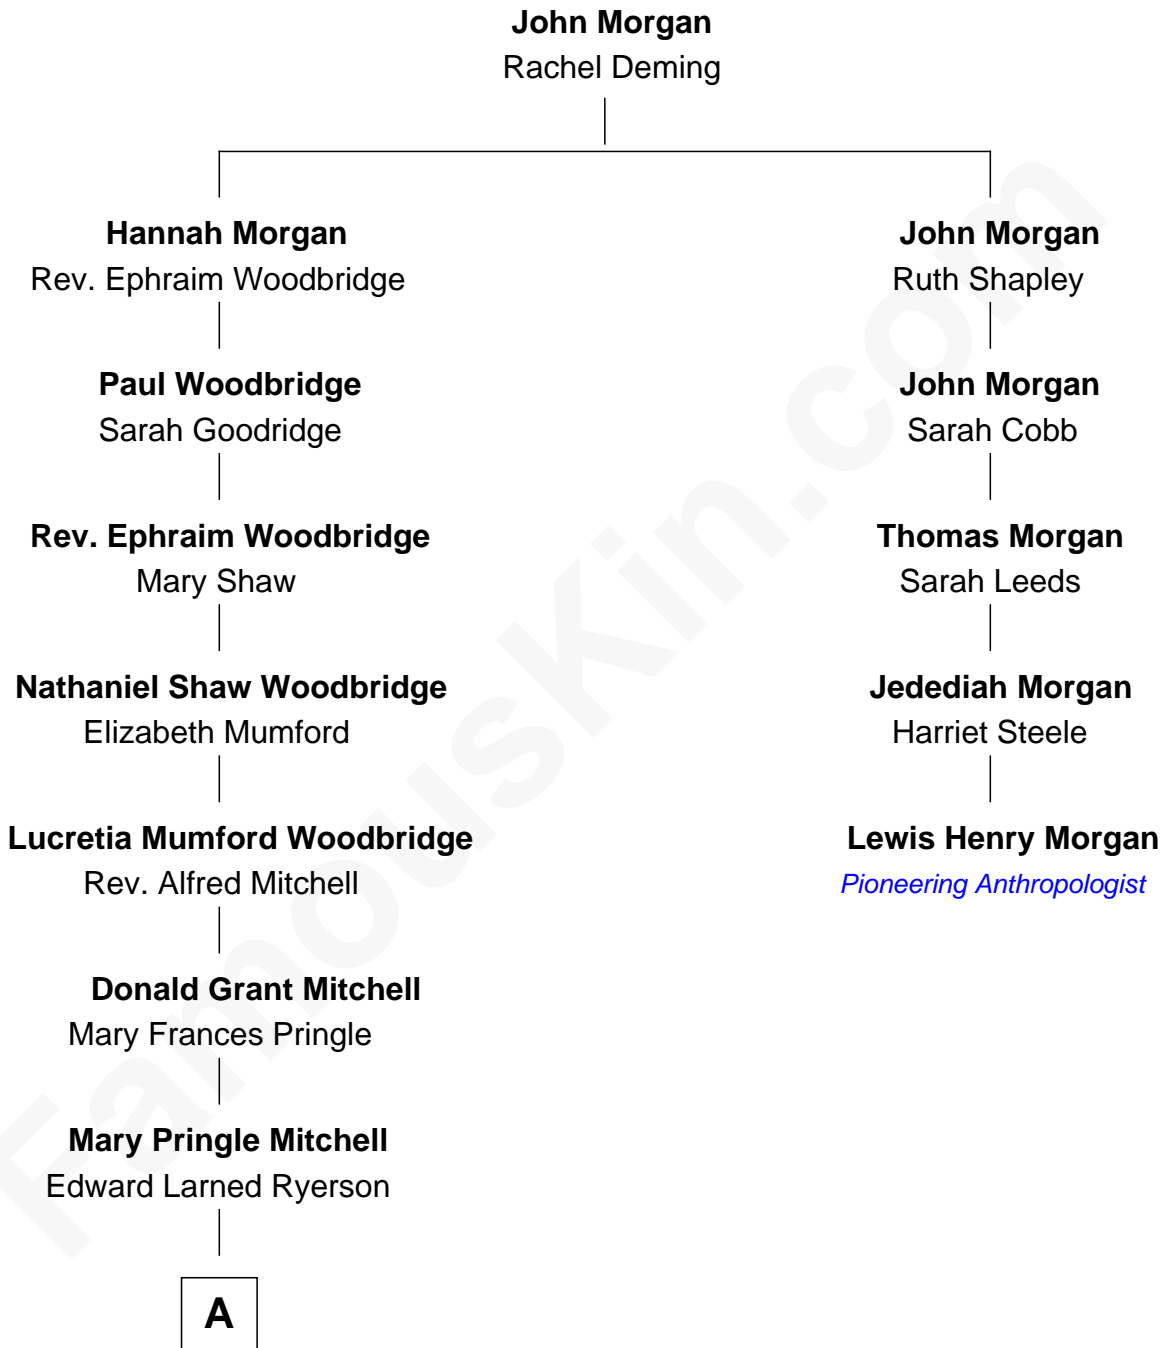

# FamousKin.com Relationship Chart of

**Paget Brewster**

*TV Actress*

4th cousin 6 times removed of

**Lewis Henry Morgan**

*Pioneering Anthropologist*

**A**

—  
**Donald Mitchell Ryerson**

Isabelle McGenniss

—  
**Joan Ryerson**

George Washington Wales Brewster

—  
**Galen Brewster**

Hathaway Tew

—  
**Paget Brewster**

*TV Actress*

FamousKin.com