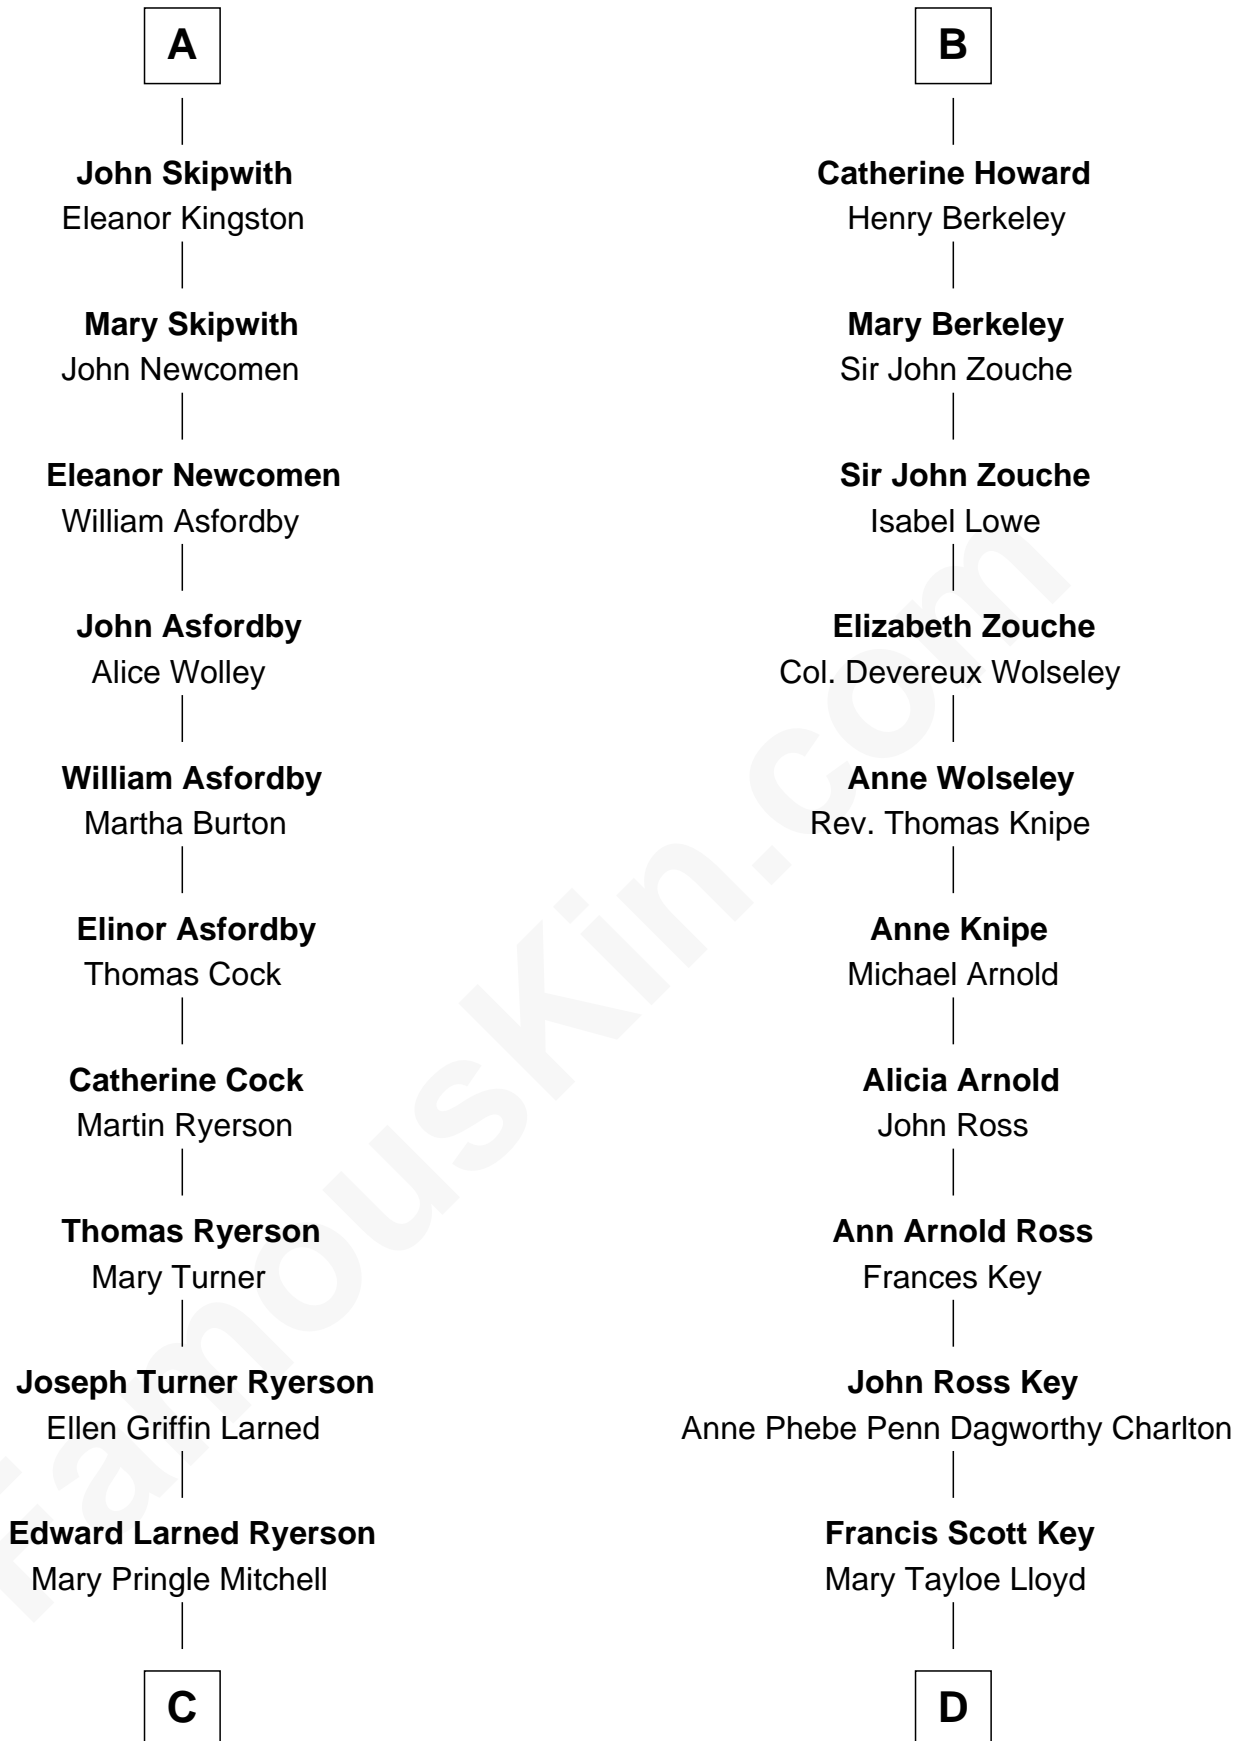

FamousKin.com

Relationship Chart of

Paget Brewster

TV Actress

19th cousin 1 time removed of

Thomas Hunt Morgan

Nobel Prize Winner in Physiology or Medicine

C

Donald Mitchell Ryerson

Isabelle McGenniss

Joan Ryerson

George Washington Wales Brewster

Galen Brewster

Hathaway Tew

Paget Brewster

TV Actress