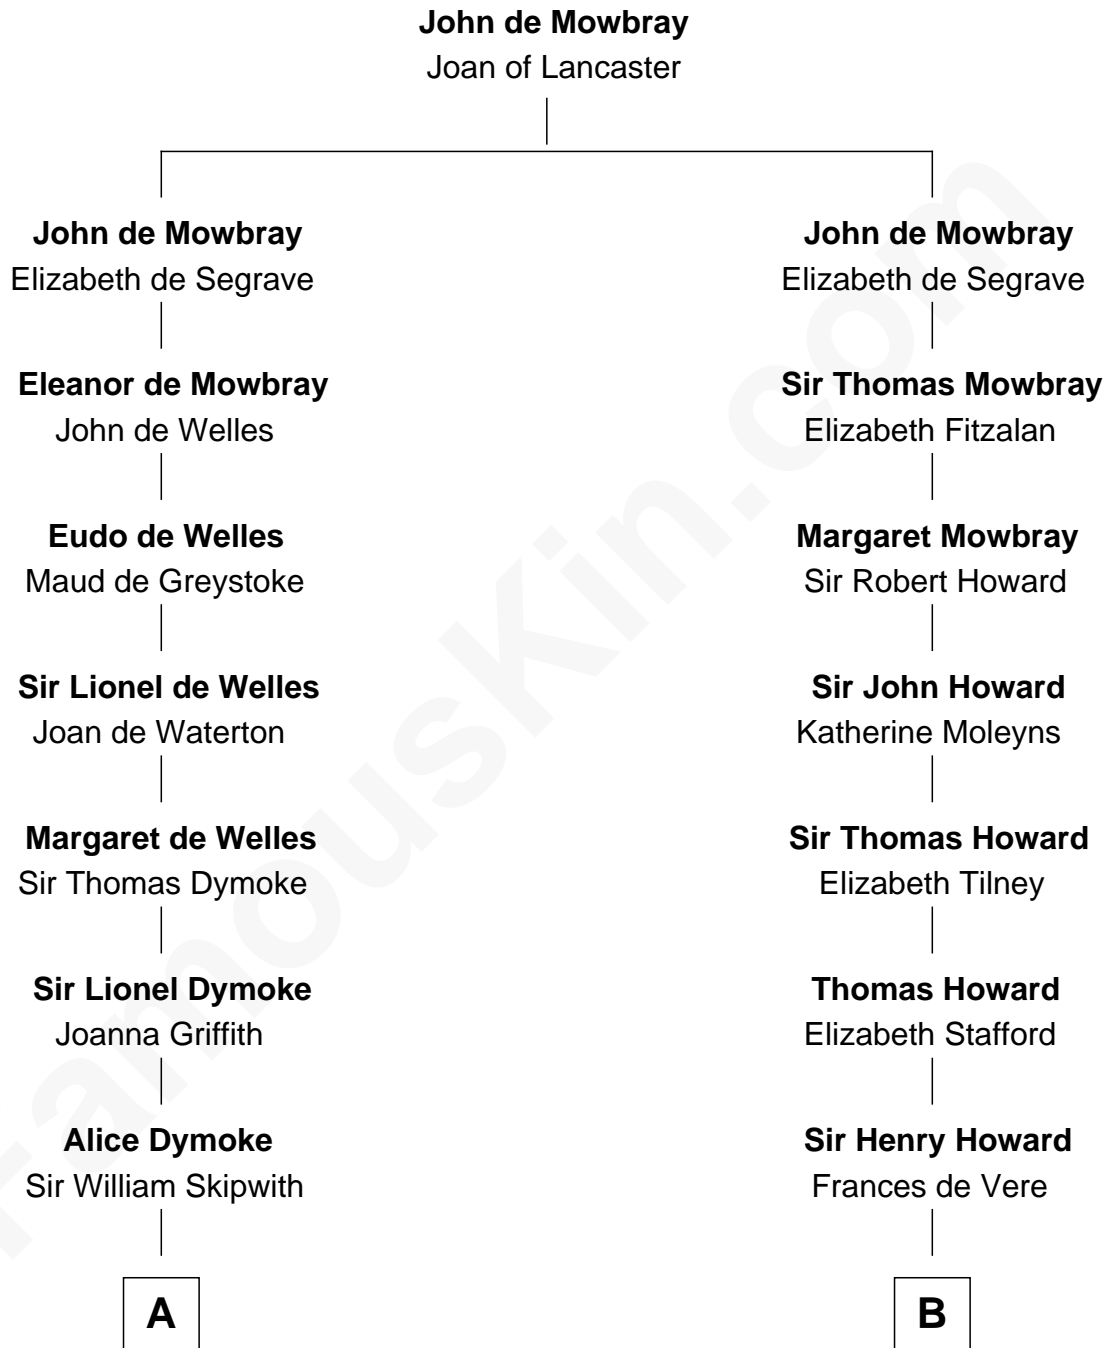

FamousKin.com

Relationship Chart of

Paget Brewster

TV Actress

19th cousin 1 time removed of

Thomas Hunt Morgan

Nobel Prize Winner in Physiology or Medicine

C

Donald Mitchell Ryerson

Isabelle McGenniss

Joan Ryerson

George Washington Wales Brewster

Galen Brewster

Hathaway Tew

Paget Brewster

TV Actress