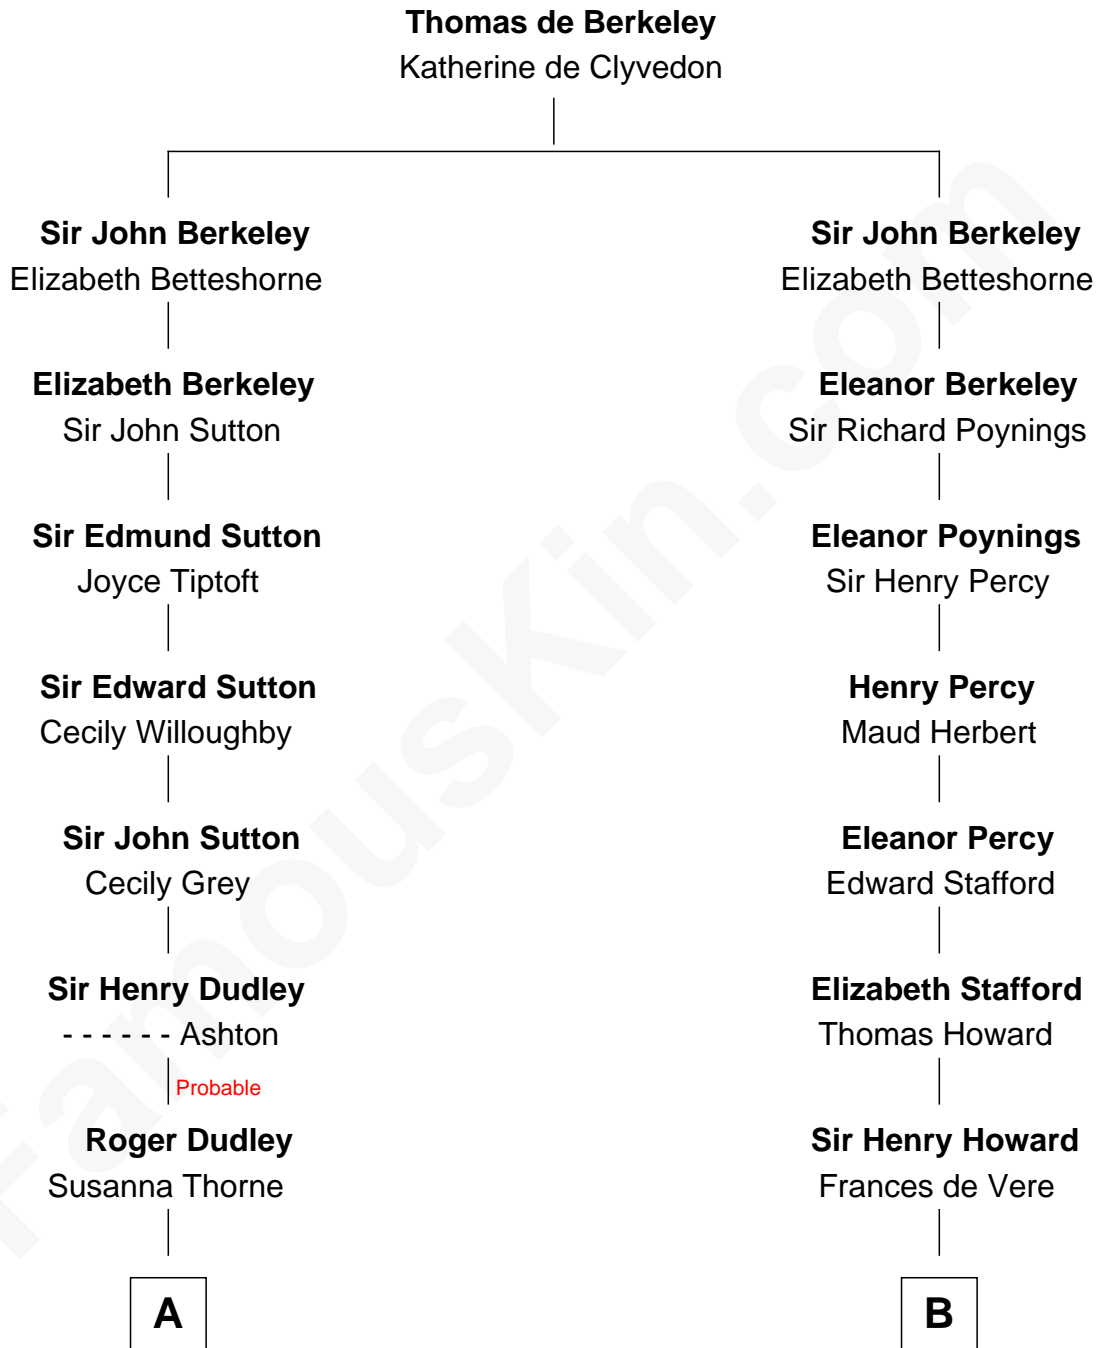

FamousKin.com Relationship Chart of

Paget Brewster

TV Actress

19th cousin 1 time removed of

Thomas Hunt Morgan

Nobel Prize Winner in Physiology or Medicine

C

Donald Mitchell Ryerson

Isabelle McGenniss

Joan Ryerson

George Washington Wales Brewster

Galen Brewster

Hathaway Tew

Paget Brewster

TV Actress

D