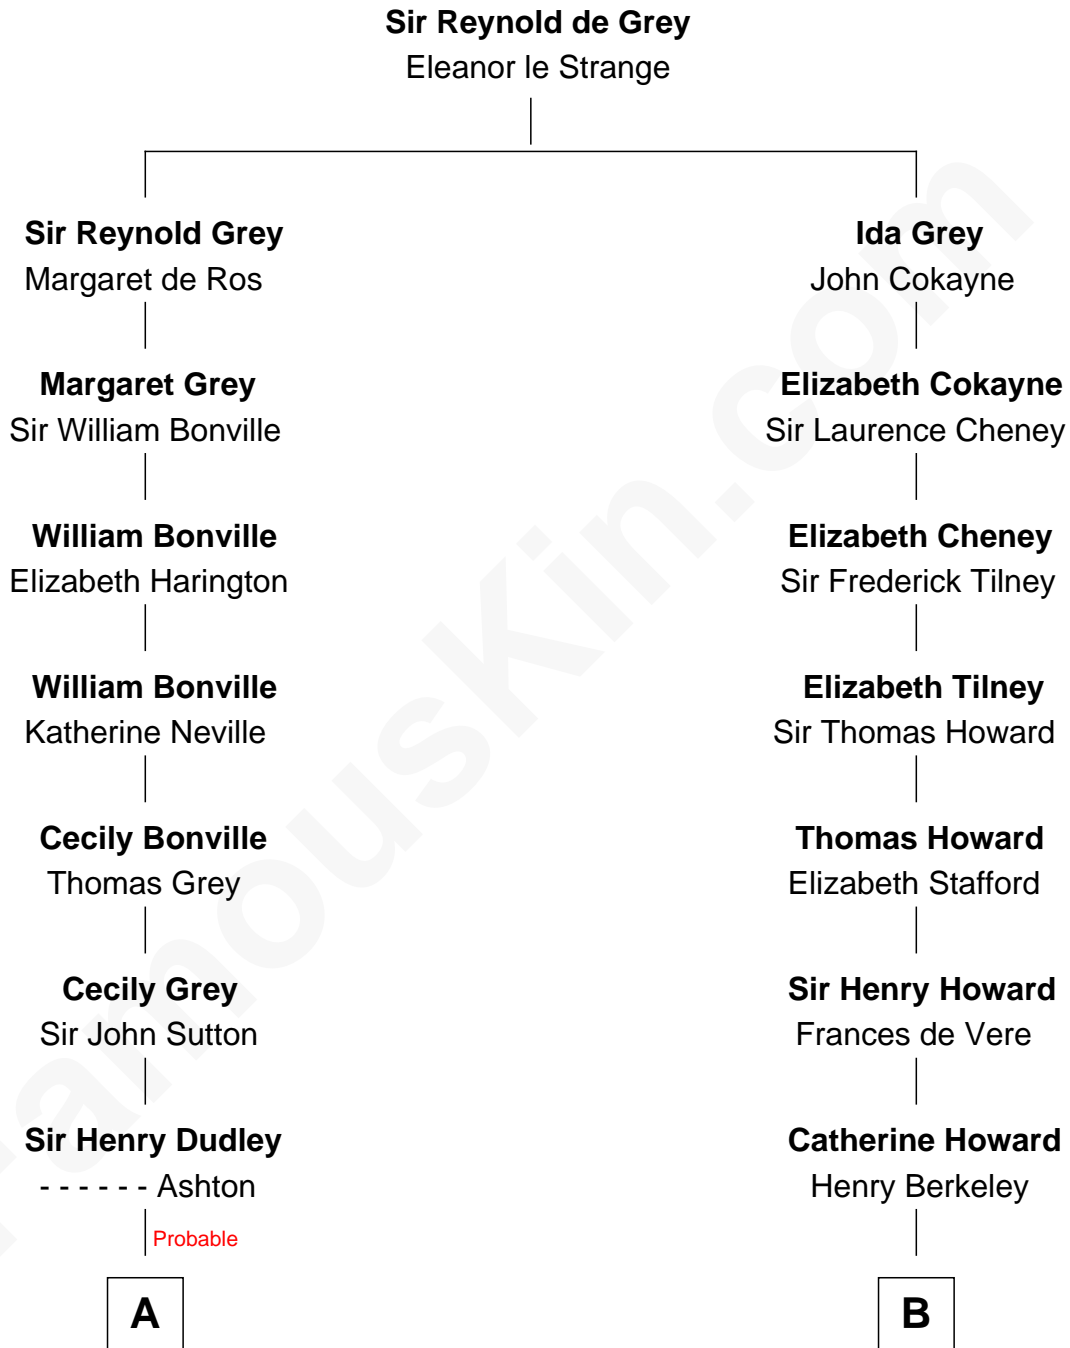

FamousKin.com
Relationship Chart of
Paget Brewster
TV Actress

18th cousin 3 times removed of

Thomas Hunt Morgan
Nobel Prize Winner in Physiology or Medicine

C

Mary Pringle Mitchell
Edward Larned Ryerson

Donald Mitchell Ryerson
Isabelle McGenniss

Joan Ryerson
George Washington Wales Brewster

Galen Brewster
Hathaway Tew

Paget Brewster
TV Actress

D

Ellen Key Howard
Charlton Hunt Morgan

Thomas Hunt Morgan
Nobel Prize Winner