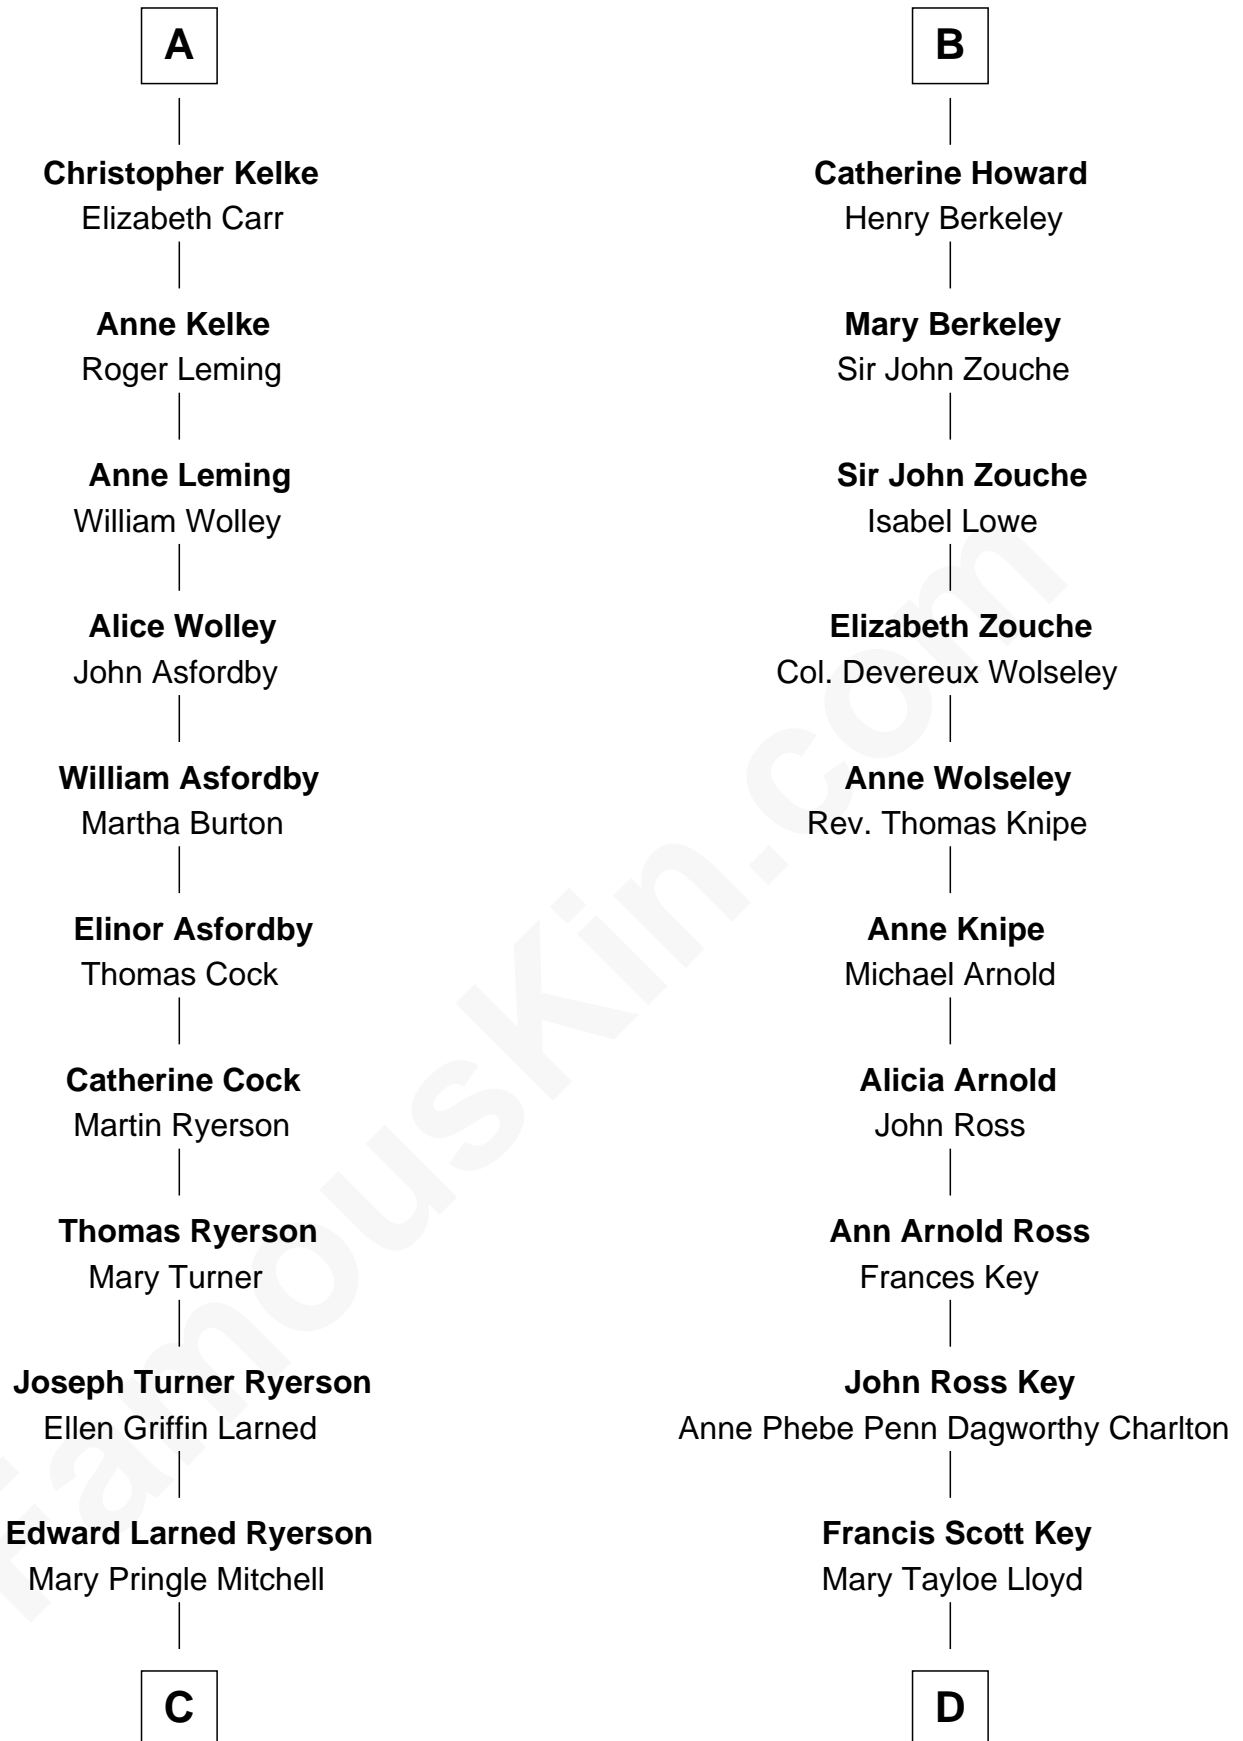

# FamousKin.com Relationship Chart of

**Paget Brewster**

*TV Actress*

19th cousin 1 time removed of

**Thomas Hunt Morgan**

*Nobel Prize Winner in Physiology or Medicine*

**C**

**Donald Mitchell Ryerson**

Isabelle McGenniss

**Joan Ryerson**

George Washington Wales Brewster

**Galen Brewster**

Hathaway Tew

**Paget Brewster**

*TV Actress*

**D**

**Elizabeth Phoebe Key**

Charles Howard

**Ellen Key Howard**

Charlton Hunt Morgan

**Thomas Hunt Morgan**

*Nobel Prize Winner*

FamousKin.com