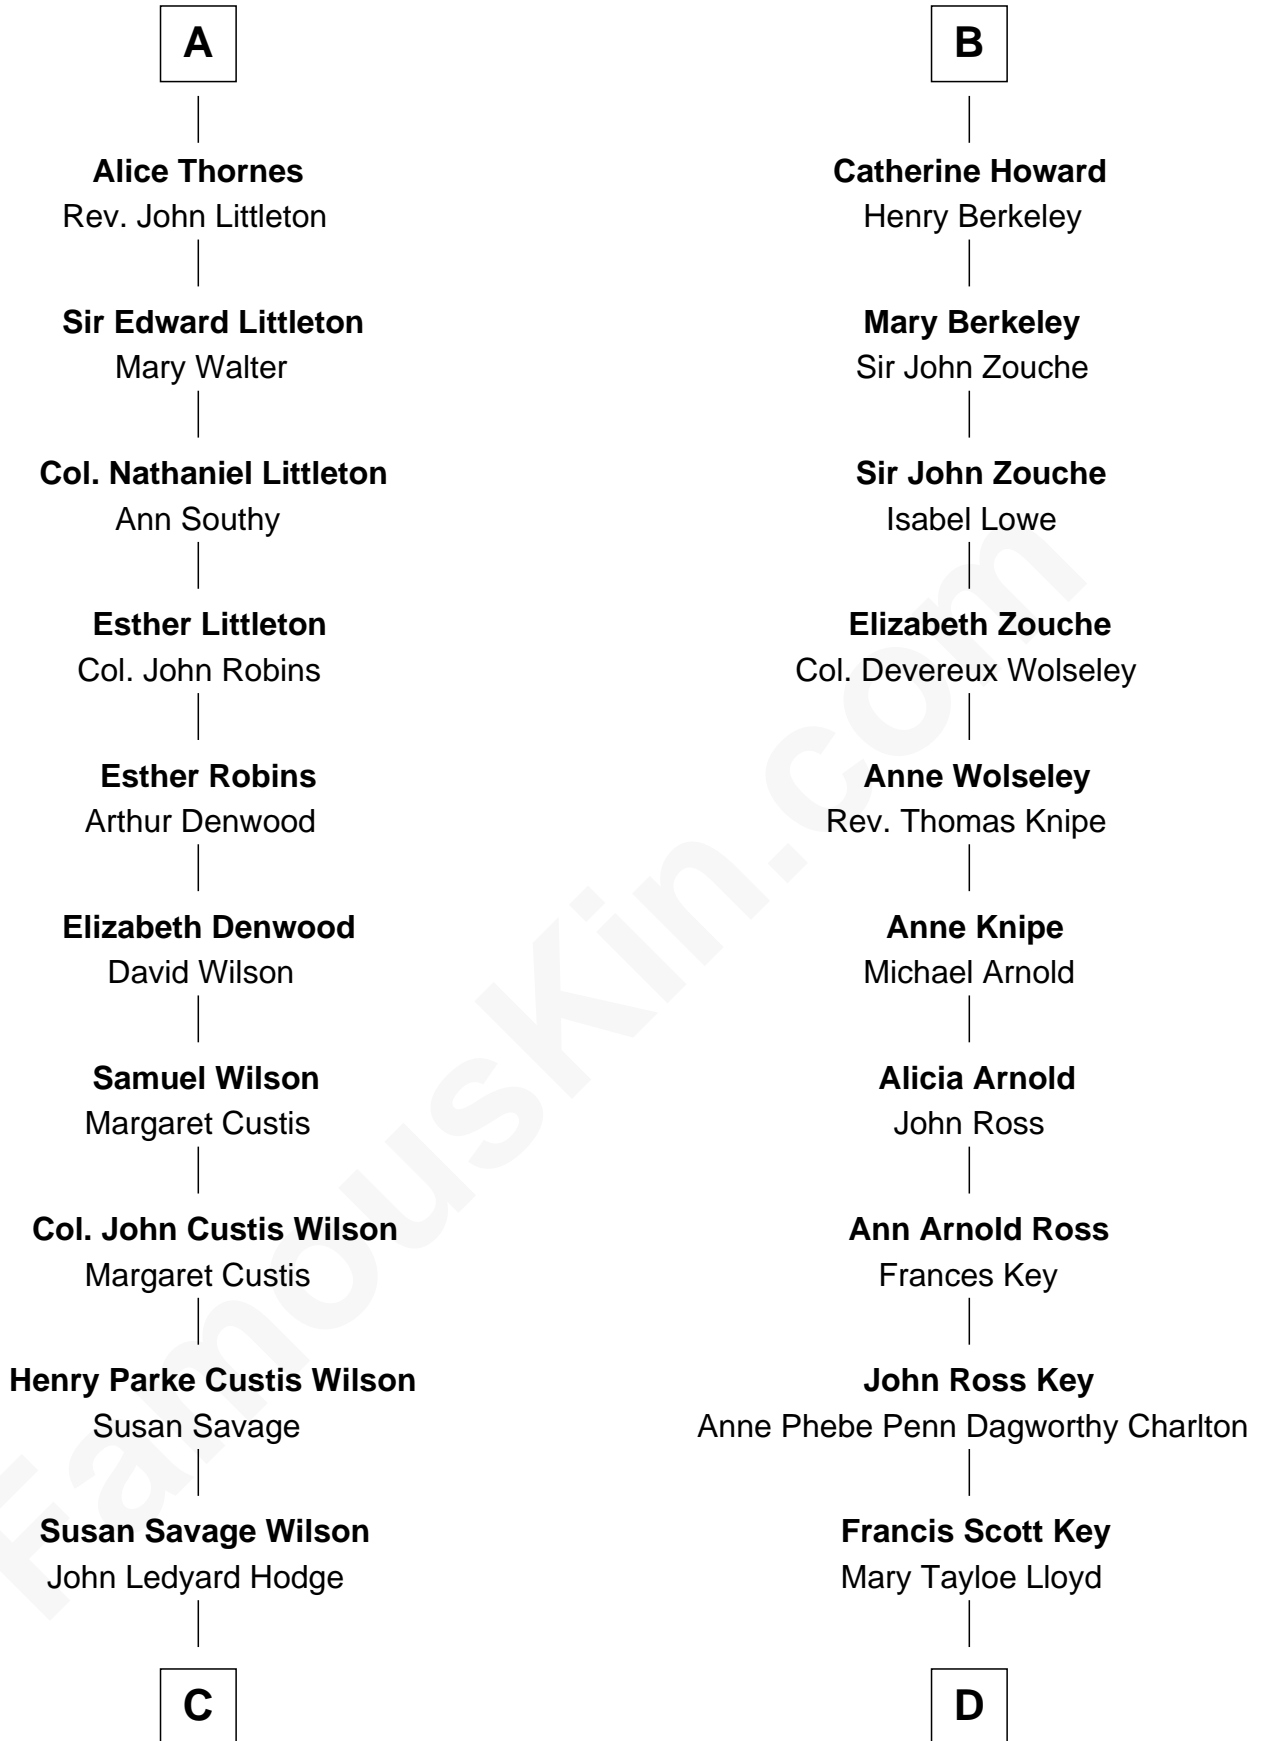

FamousKin.com
Relationship Chart of
Paget Brewster
TV Actress

19th cousin 1 time removed of

Thomas Hunt Morgan
Nobel Prize Winner in Physiology or Medicine

C

Ellen Mackenzie Hodge

Dr. George Washington Wales Brewster

George Washington Wales Brewster

Joan Ryerson

Galen Brewster

Hathaway Tew

Paget Brewster

TV Actress

D

Elizabeth Phoebe Key