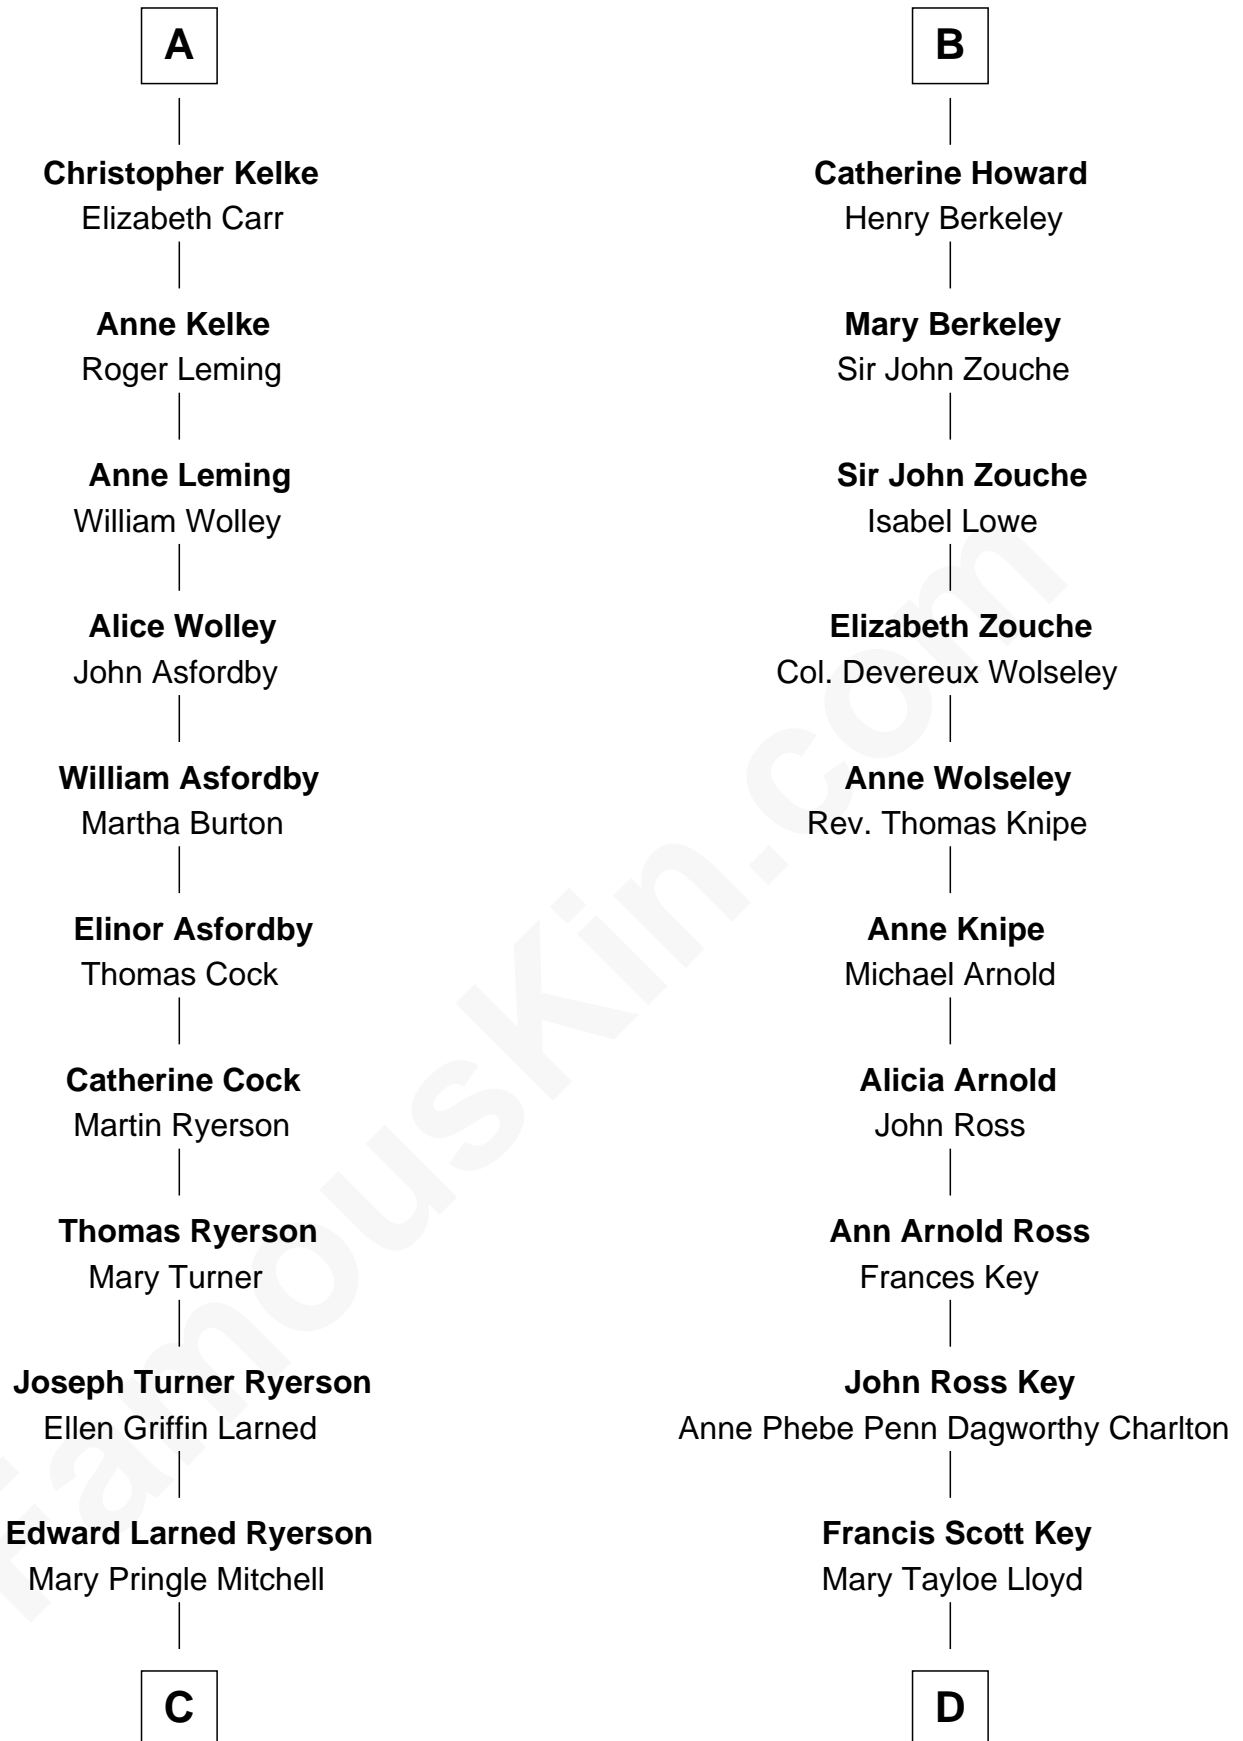

FamousKin.com Relationship Chart of

Paget Brewster
TV Actress

19th cousin 1 time removed of

Thomas Hunt Morgan

Nobel Prize Winner in Physiology or Medicine

Sir Henry Percy
Margaret de Neville

Sir Henry Percy
Elizabeth Mortimer

A

Sir Henry Percy
Elizabeth Mortimer

Sir Henry Percy
Eleanor Neville

Sir Henry Percy
Eleanor Poynings

Henry Percy
Maud Herbert

Eleanor Percy
Edward Stafford

Elizabeth Stafford
Thomas Howard

Sir Henry Howard
Frances de Vere

B

C

Donald Mitchell Ryerson

Isabelle McGenniss

Joan Ryerson

George Washington Wales Brewster

Galen Brewster

Hathaway Tew