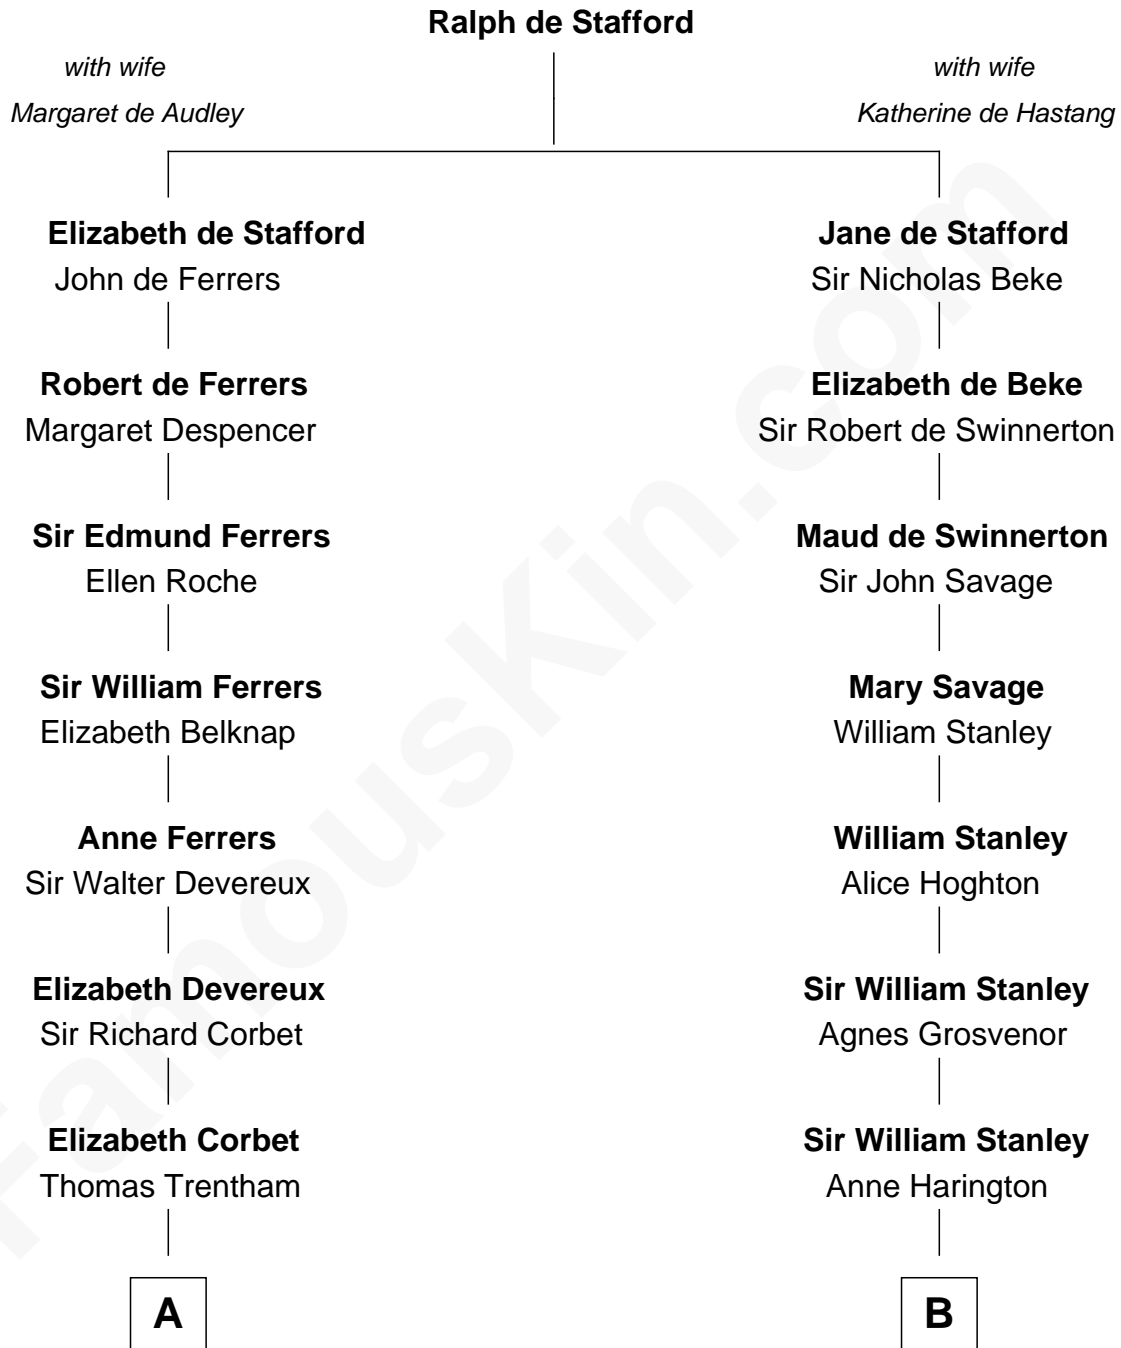

FamousKin.com
Relationship Chart of
Paget Brewster
TV Actress

18th cousin 3 times removed of

Thomas Hunt Morgan
Nobel Prize Winner in Physiology or Medicine

C

Susan Savage Wilson

John Ledyard Hodge

Ellen Mackenzie Hodge

Dr. George Washington Wales Brewster

George Washington Wales Brewster

Joan Ryerson

Galen Brewster

Hathaway Tew

Paget Brewster

TV Actress

D