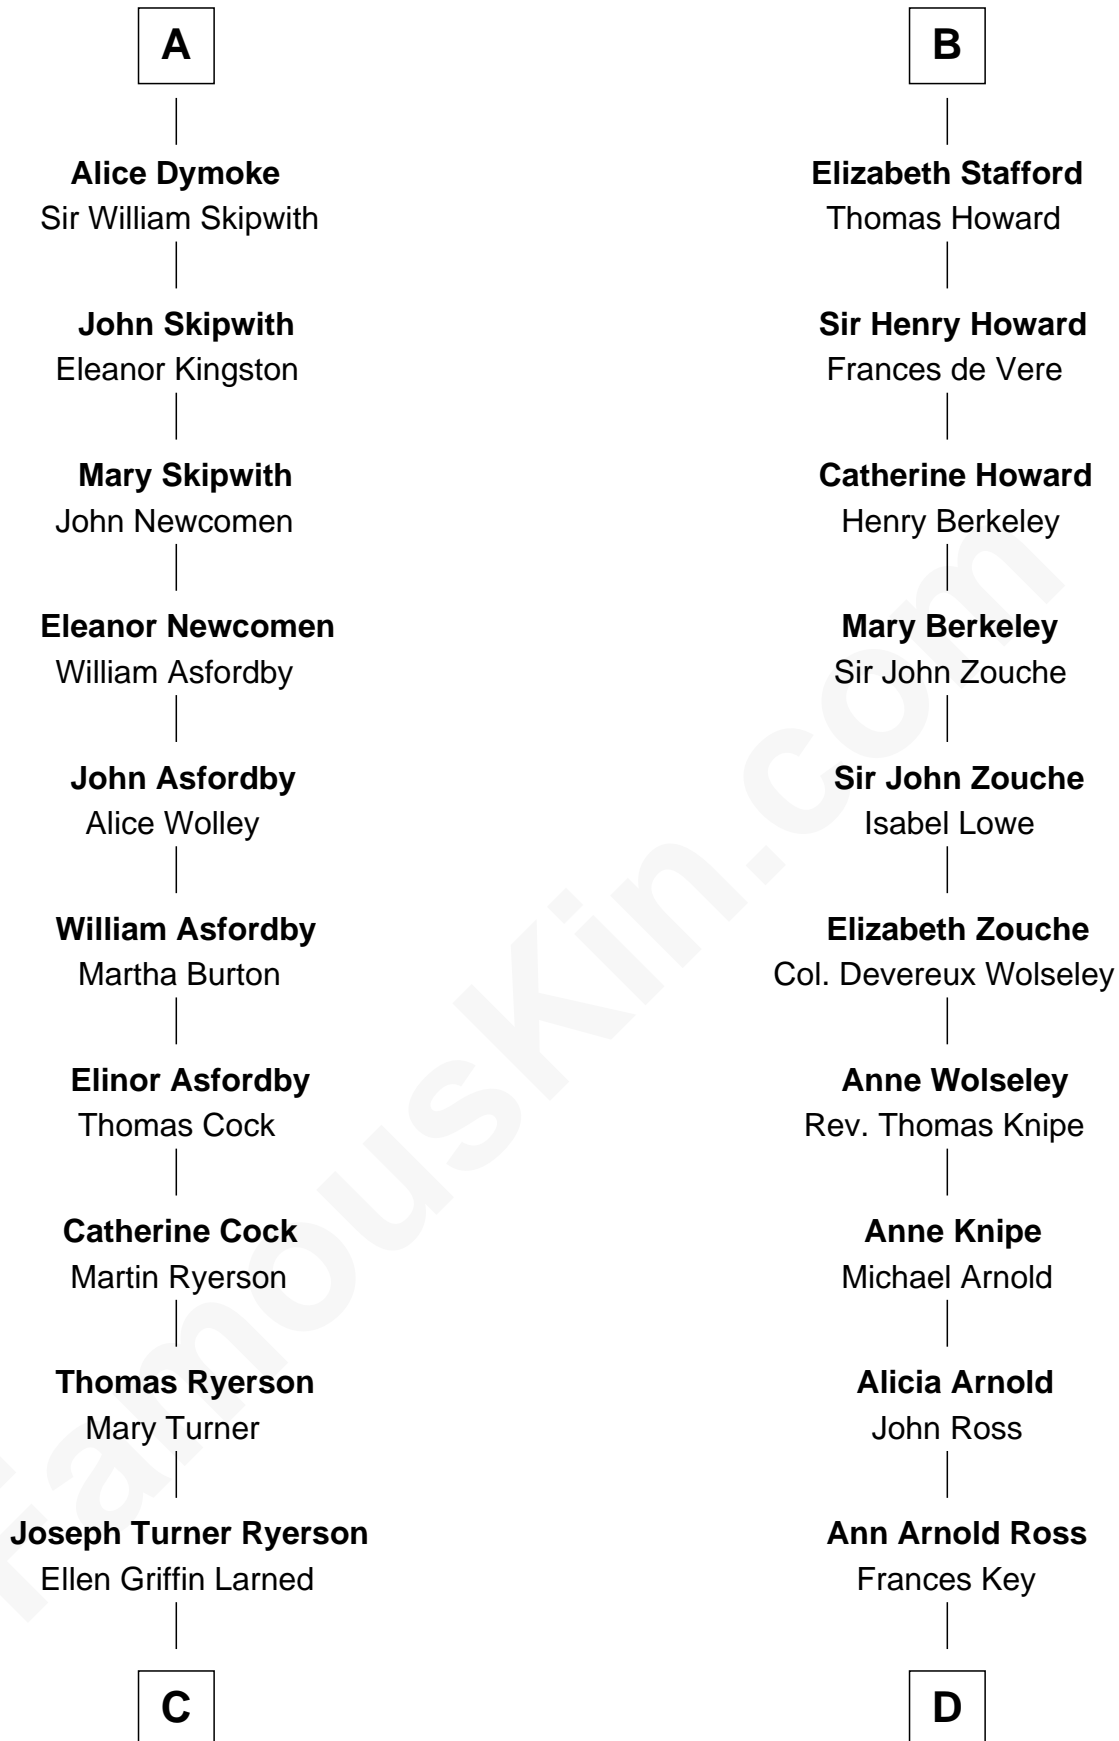

# FamousKin.com Relationship Chart of

**Paget Brewster**

*TV Actress*

21st cousin of

**Thomas Hunt Morgan**

*Nobel Prize Winner in Physiology or Medicine*

**Sir Hugh I de Audley**

Iseult de Mortimer

**C**

**Edward Larned Ryerson**

Mary Pringle Mitchell

**Donald Mitchell Ryerson**

Isabelle McGenniss

**Joan Ryerson**

George Washington Wales Brewster

**Galen Brewster**

Hathaway Tew

**Paget Brewster**

*TV Actress*

**D**

**John Ross Key**

Anne Phebe Penn Dagworthy Charlton

**Francis Scott Key**

Mary Tayloe Lloyd