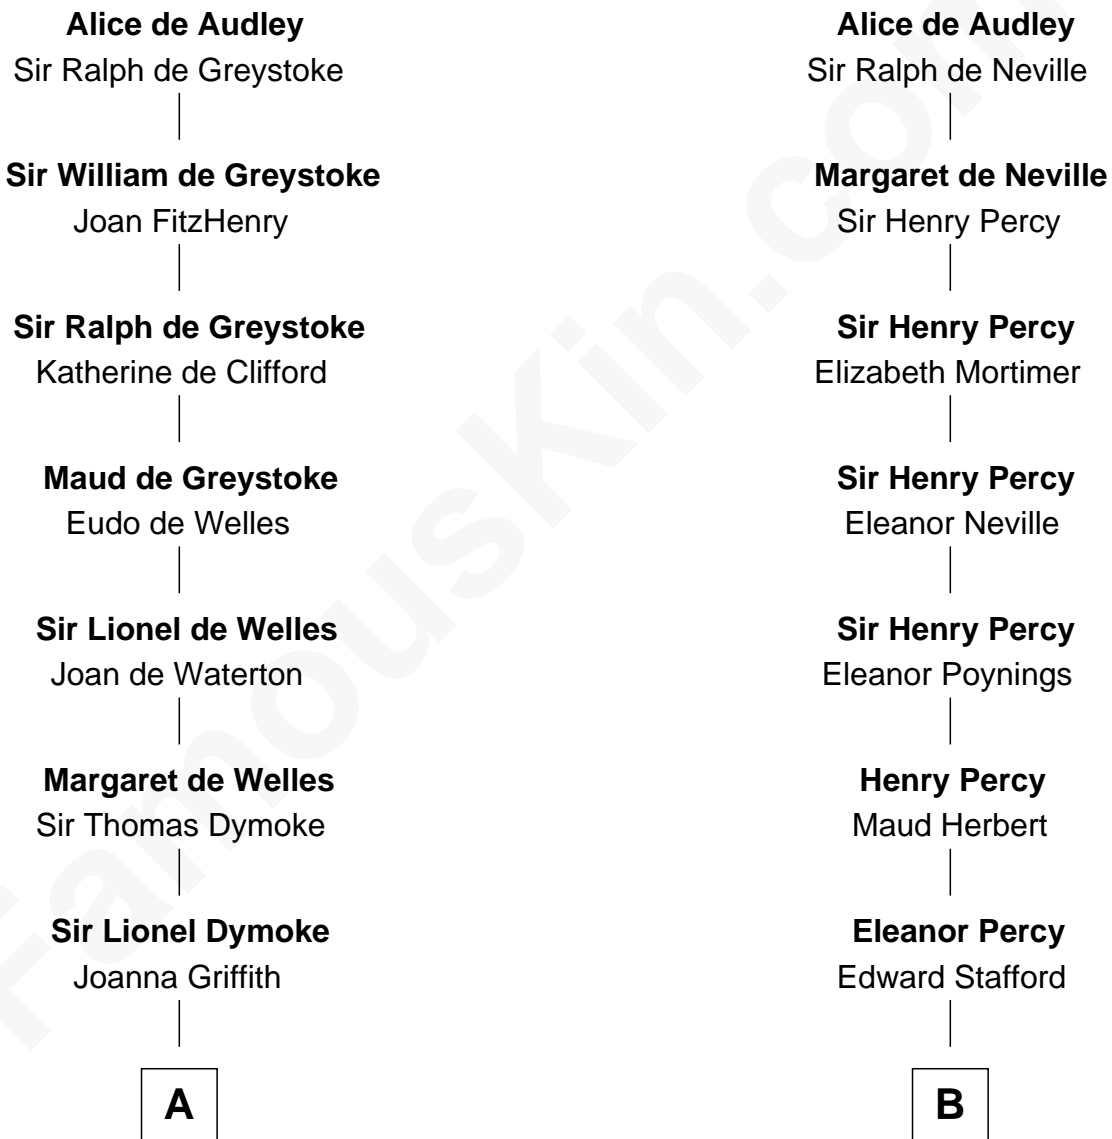

# FamousKin.com Relationship Chart of

**Paget Brewster**

*TV Actress*

21st cousin of

**Thomas Hunt Morgan**

*Nobel Prize Winner in Physiology or Medicine*

**Sir Hugh I de Audley**

Iseult de Mortimer

**C**

**Edward Larned Ryerson**

Mary Pringle Mitchell

**Donald Mitchell Ryerson**

Isabelle McGenniss

**Joan Ryerson**

George Washington Wales Brewster

**Galen Brewster**