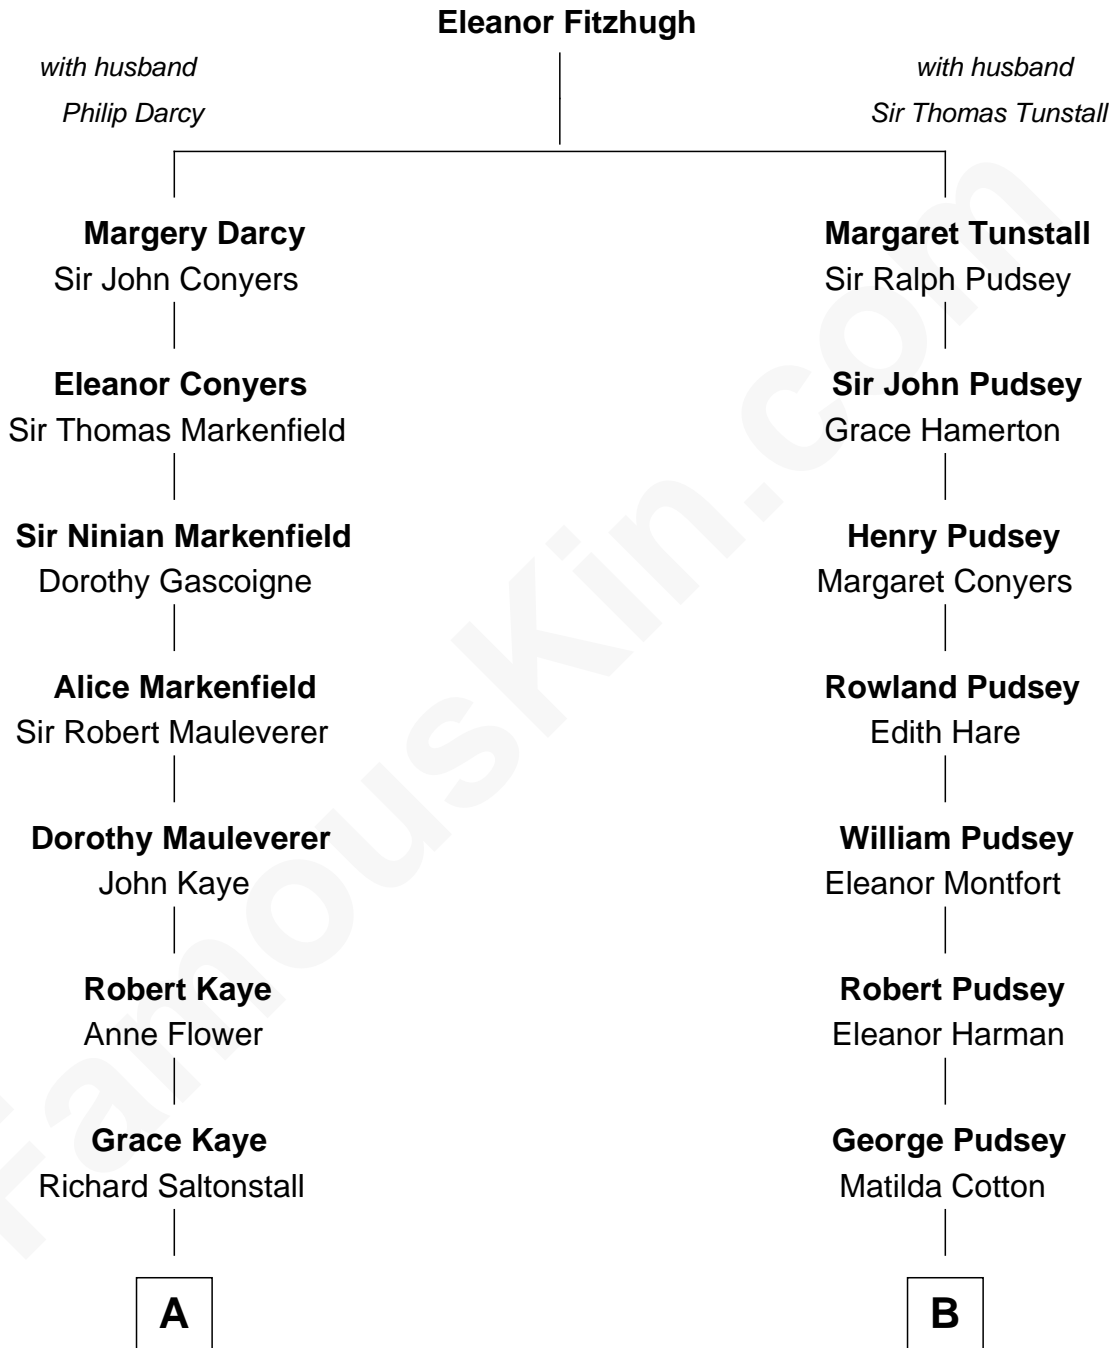

FamousKin.com
Relationship Chart of
Paget Brewster
TV Actress

17th cousin 3 times removed of

Thomas Hunt Morgan
Nobel Prize Winner in Physiology or Medicine

C

—
Donald Mitchell Ryerson

Isabelle McGenniss

—
Joan Ryerson

George Washington Wales Brewster

—
Galen Brewster

Hathaway Tew

—
Paget Brewster

TV Actress

FamousKin.com