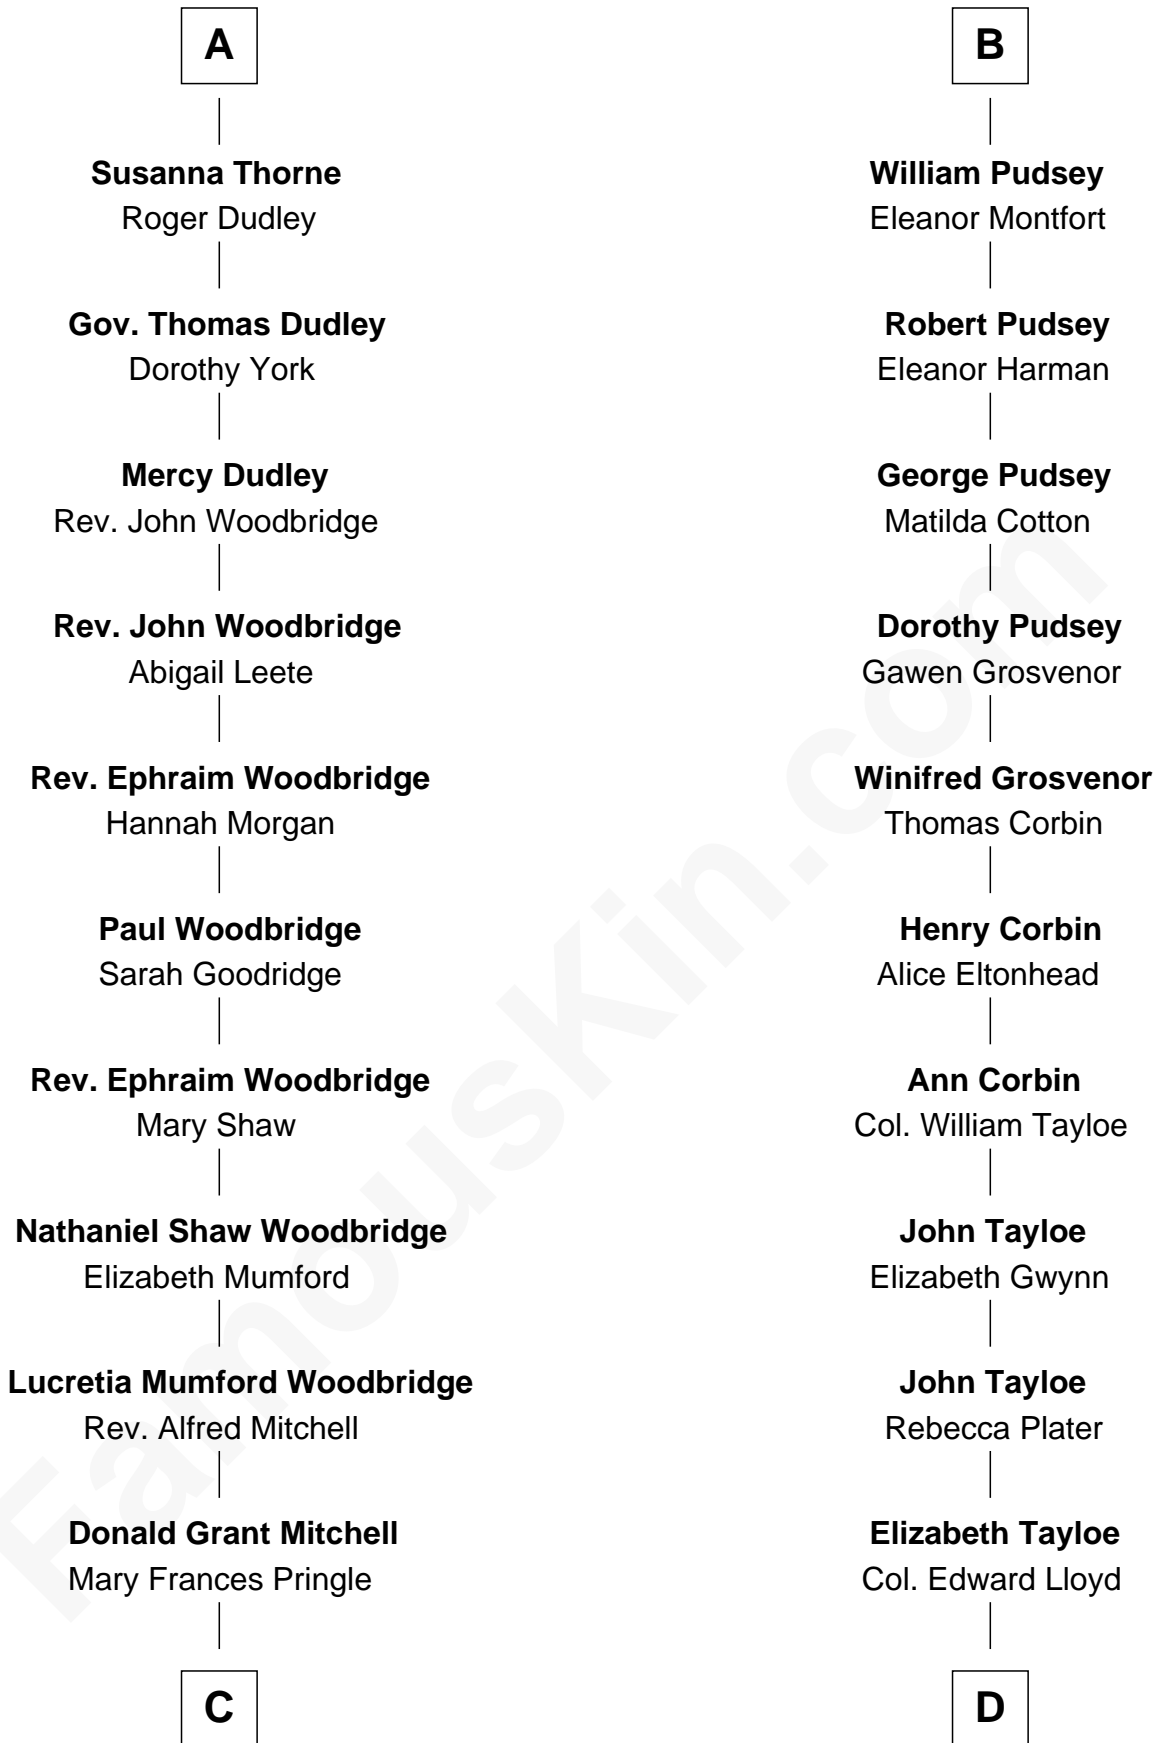

# FamousKin.com Relationship Chart of

**Paget Brewster**

*TV Actress*

20th cousin 1 time removed of

**Thomas Hunt Morgan**

*Nobel Prize Winner in Physiology or Medicine*

**Sir John Grey**

Avice Marmion

**C**

**Mary Pringle Mitchell**  
Edward Larned Ryerson

**Donald Mitchell Ryerson**  
Isabelle McGenniss

**Joan Ryerson**  
George Washington Wales Brewster

**Galen Brewster**  
Hathaway Tew

**Paget Brewster**  
*TV Actress*

**D**

**Mary Tayloe Lloyd**  
Francis Scott Key

**Elizabeth Phoebe Key**  
Charles Howard

**Ellen Key Howard**  
Charlton Hunt Morgan

**Thomas Hunt Morgan**  
*Nobel Prize Winner*