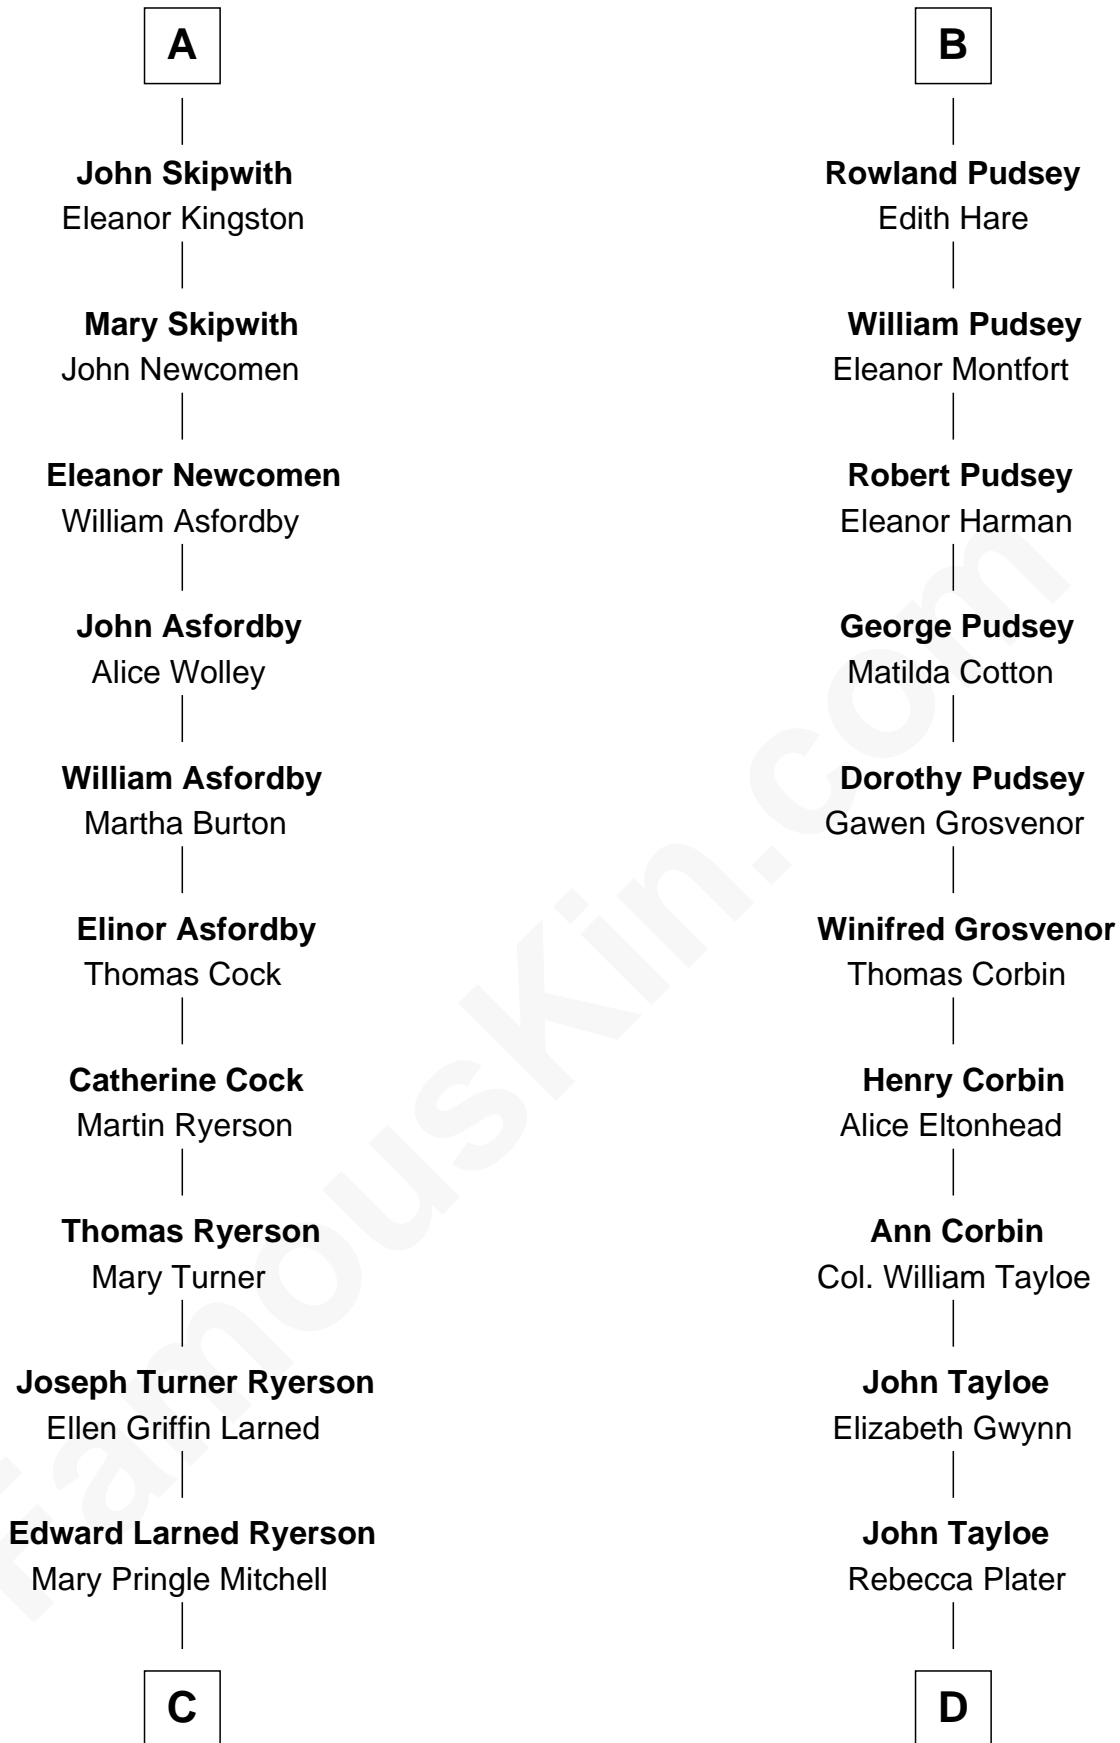

# FamousKin.com Relationship Chart of

**Paget Brewster**

*TV Actress*

20th cousin 1 time removed of

**Thomas Hunt Morgan**

*Nobel Prize Winner in Physiology or Medicine*

**C**

**Donald Mitchell Ryerson**

Isabelle McGenniss

**Joan Ryerson**

George Washington Wales Brewster

**Galen Brewster**

Hathaway Tew

**Paget Brewster**

*TV Actress*

**D**

**Elizabeth Tayloe**

Col. Edward Lloyd

**Mary Tayloe Lloyd**

Francis Scott Key

**Elizabeth Phoebe Key**

Charles Howard

**Ellen Key Howard**

Charlton Hunt Morgan