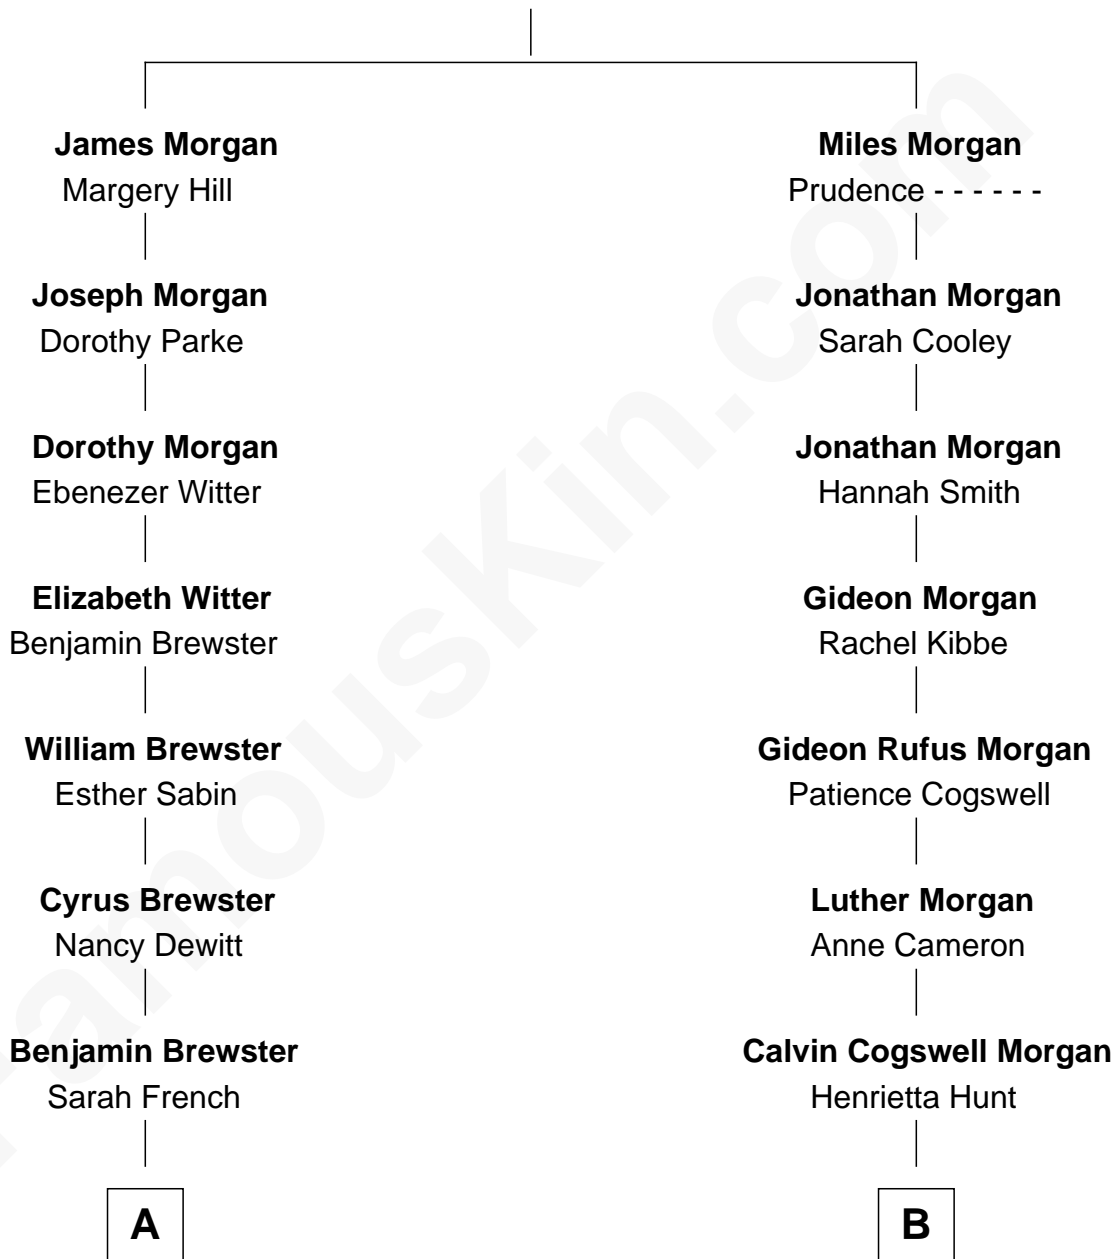

# FamousKin.com Relationship Chart of

**Paget Brewster**

*TV Actress*

8th cousin 3 times removed of

**Thomas Hunt Morgan**

*Nobel Prize Winner in Physiology or Medicine*

**William Morgan**

**A**

**Benjamin Brewster**  
Ann Wales Emmons

**Dr. George Washington Wales Brewster**  
Ellen Mackenzie Hodge

**George Washington Wales Brewster**  
Joan Ryerson

**Galen Brewster**  
Hathaway Tew

**Paget Brewster**  
*TV Actress*

**B**

**Charlton Hunt Morgan**  
Ellen Key Howard

**Thomas Hunt Morgan**  
*Nobel Prize Winner*

FamousKin.com