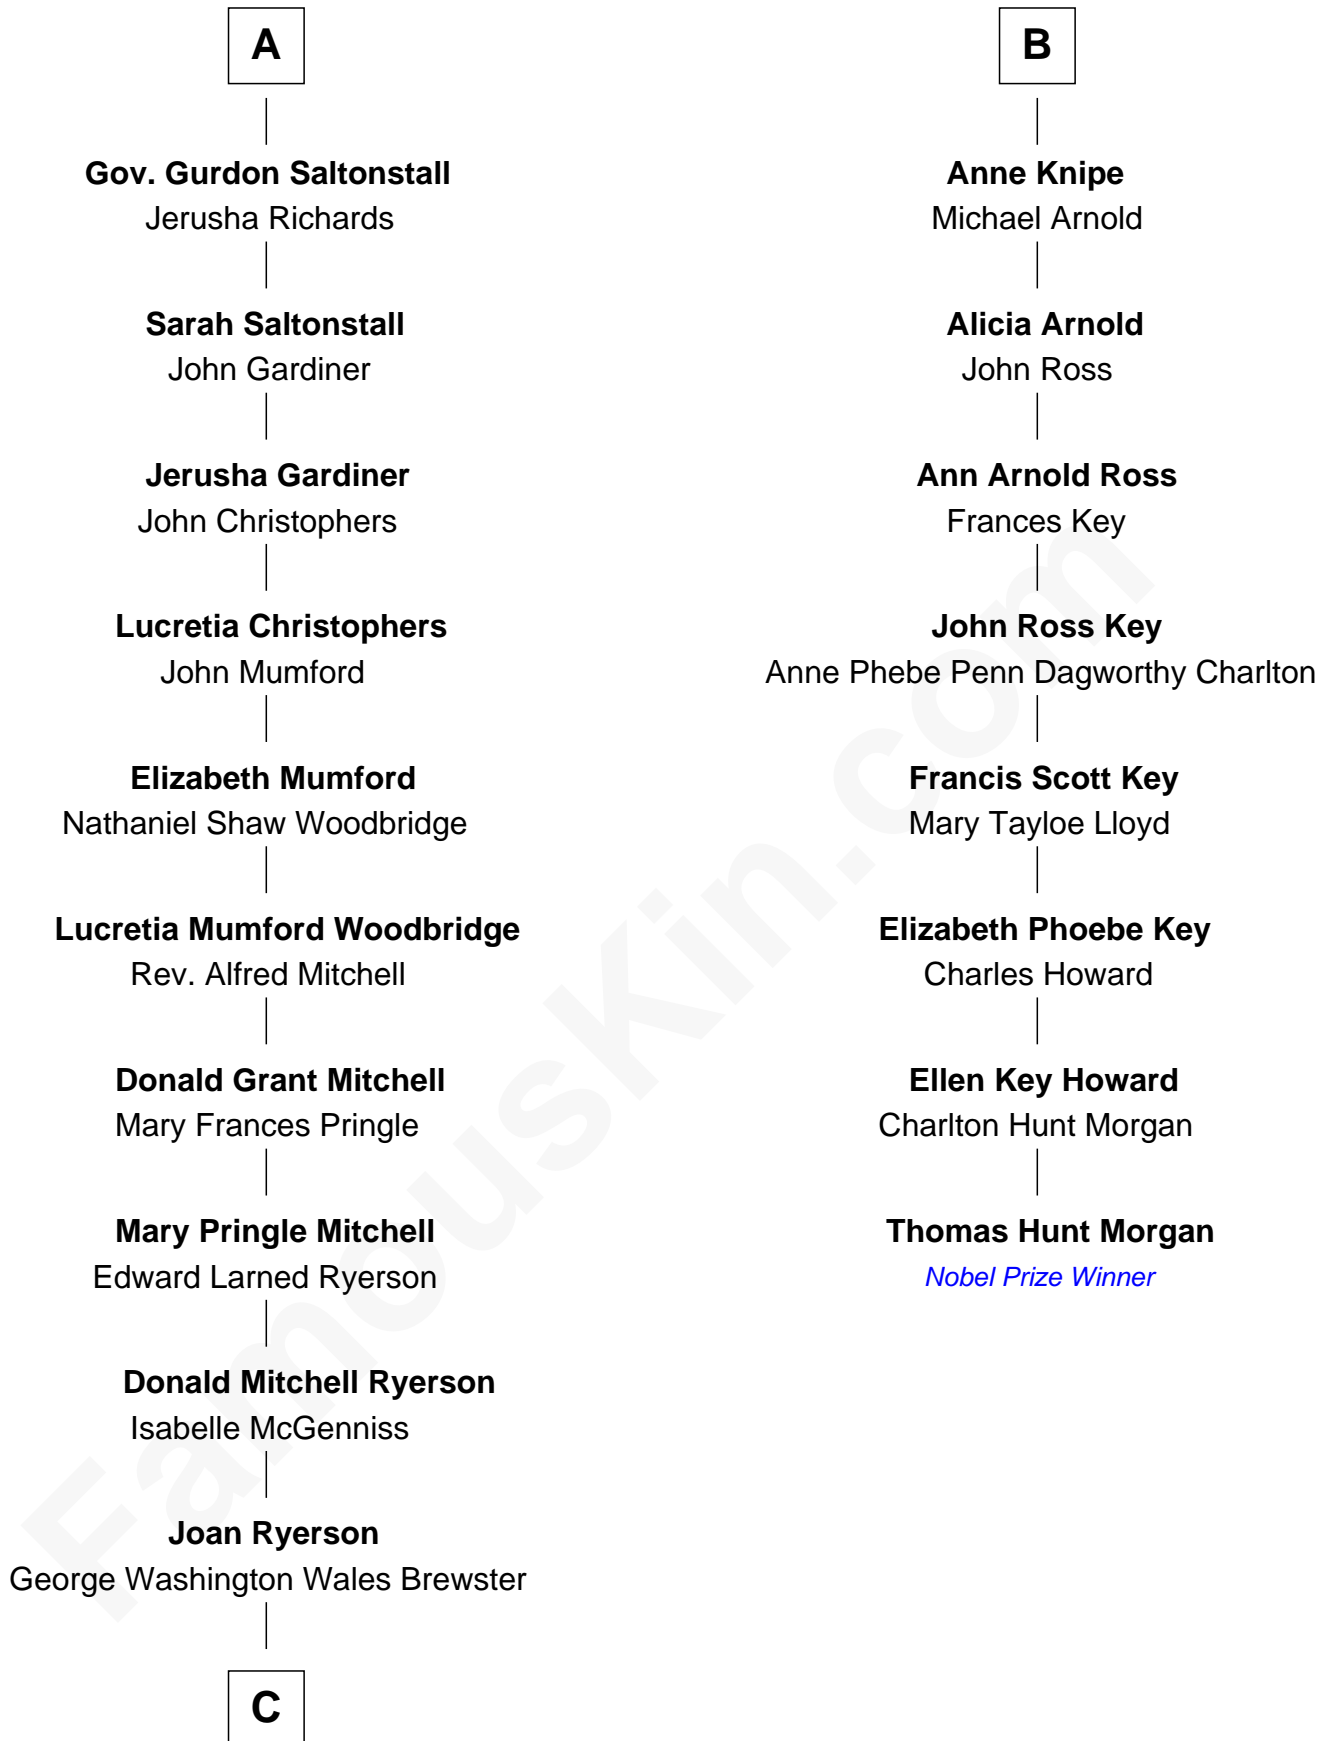

**FamousKin.com**  
**Relationship Chart of**  
**Paget Brewster**  
*TV Actress*

14th cousin 4 times removed of

**Thomas Hunt Morgan**  
*Nobel Prize Winner in Physiology or Medicine*

C

|  
**Galen Brewster**  
Hathaway Tew

|  
**Paget Brewster**  
*TV Actress*

FamousKin.com