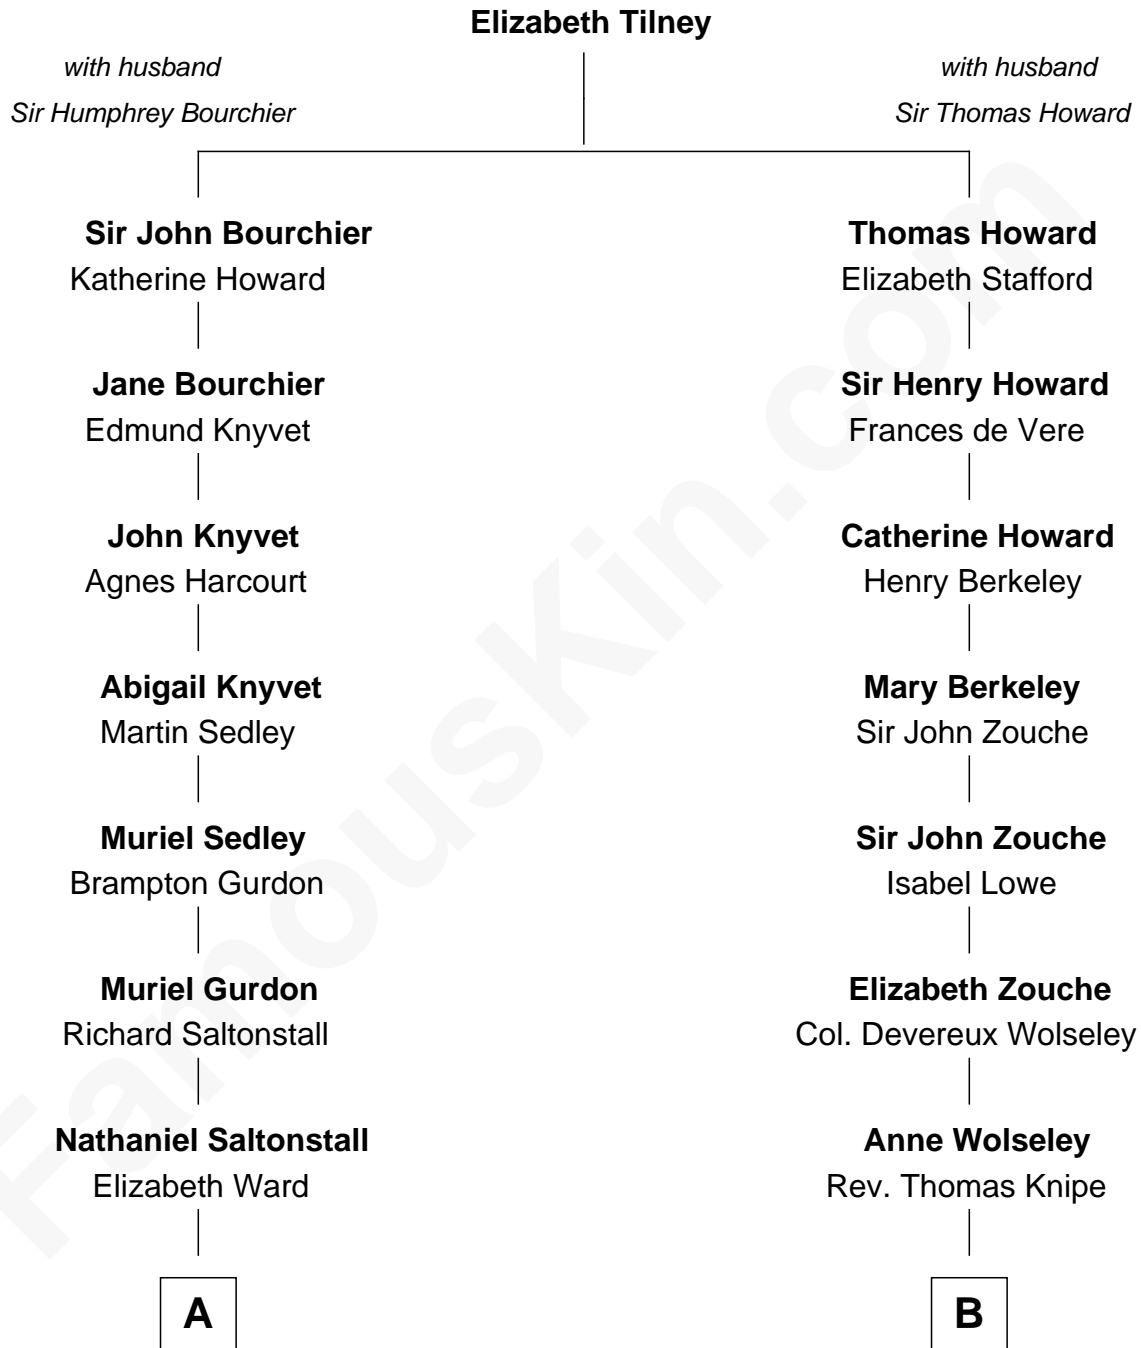

**FamousKin.com**  
**Relationship Chart of**  
**Paget Brewster**  
*TV Actress*

14th cousin 4 times removed of

**Thomas Hunt Morgan**  
*Nobel Prize Winner in Physiology or Medicine*

C

|  
**Galen Brewster**  
Hathaway Tew

|  
**Paget Brewster**  
*TV Actress*

FamousKin.com