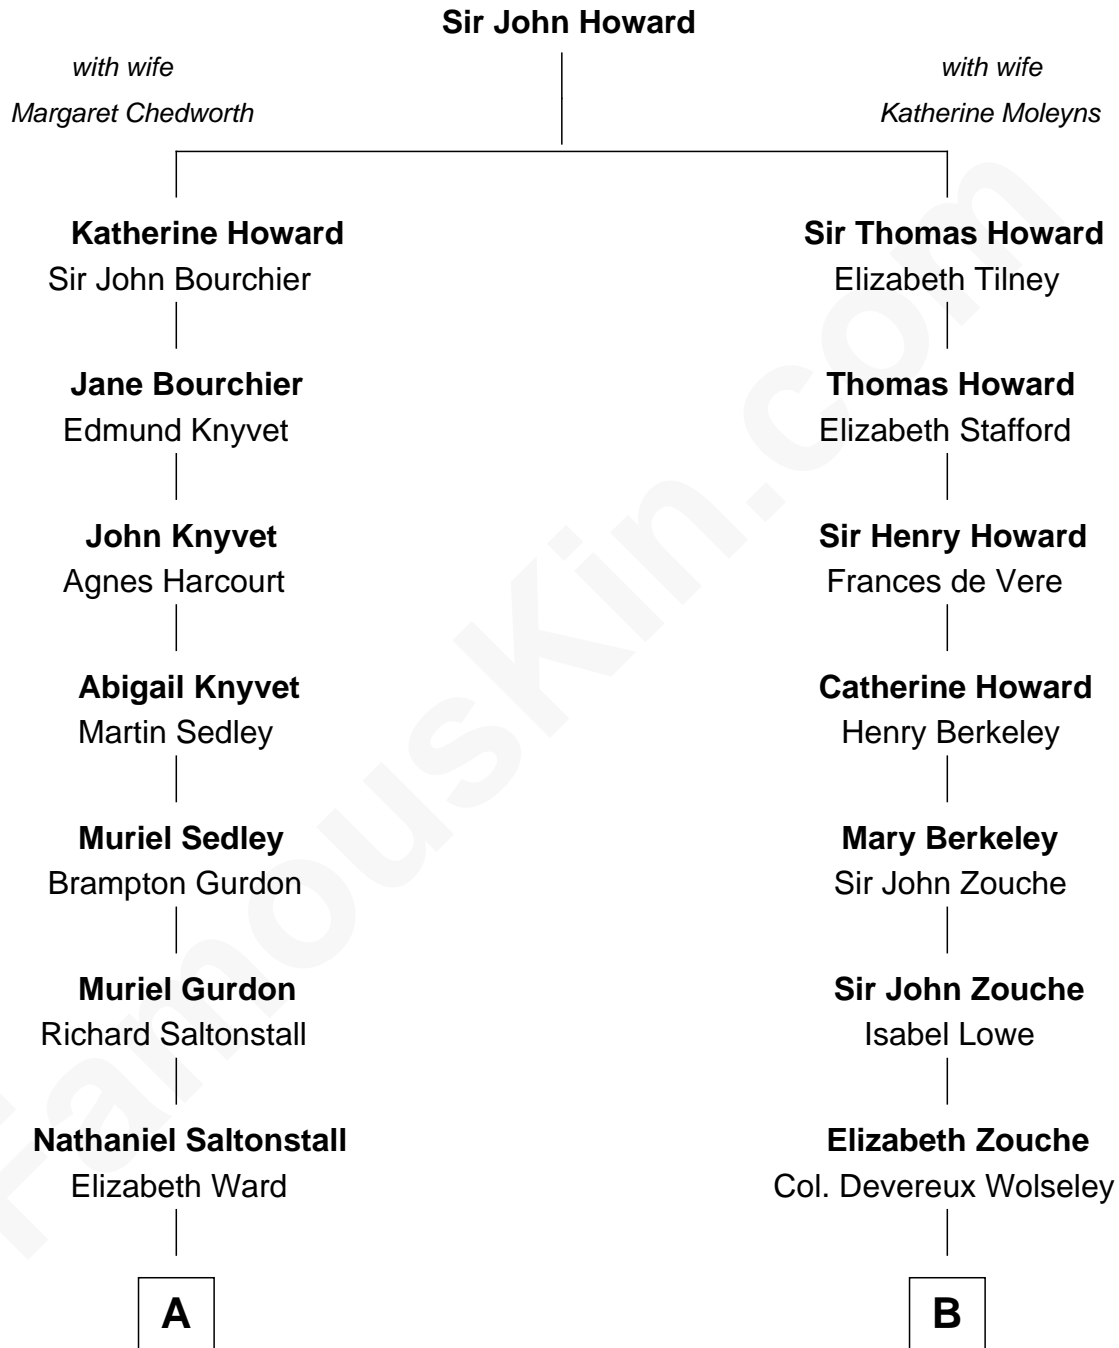

FamousKin.com
Relationship Chart of
Paget Brewster
TV Actress

15th cousin 3 times removed of

Thomas Hunt Morgan
Nobel Prize Winner in Physiology or Medicine

C

—
Galen Brewster
Hathaway Tew

—
Paget Brewster
TV Actress

FamousKin.com