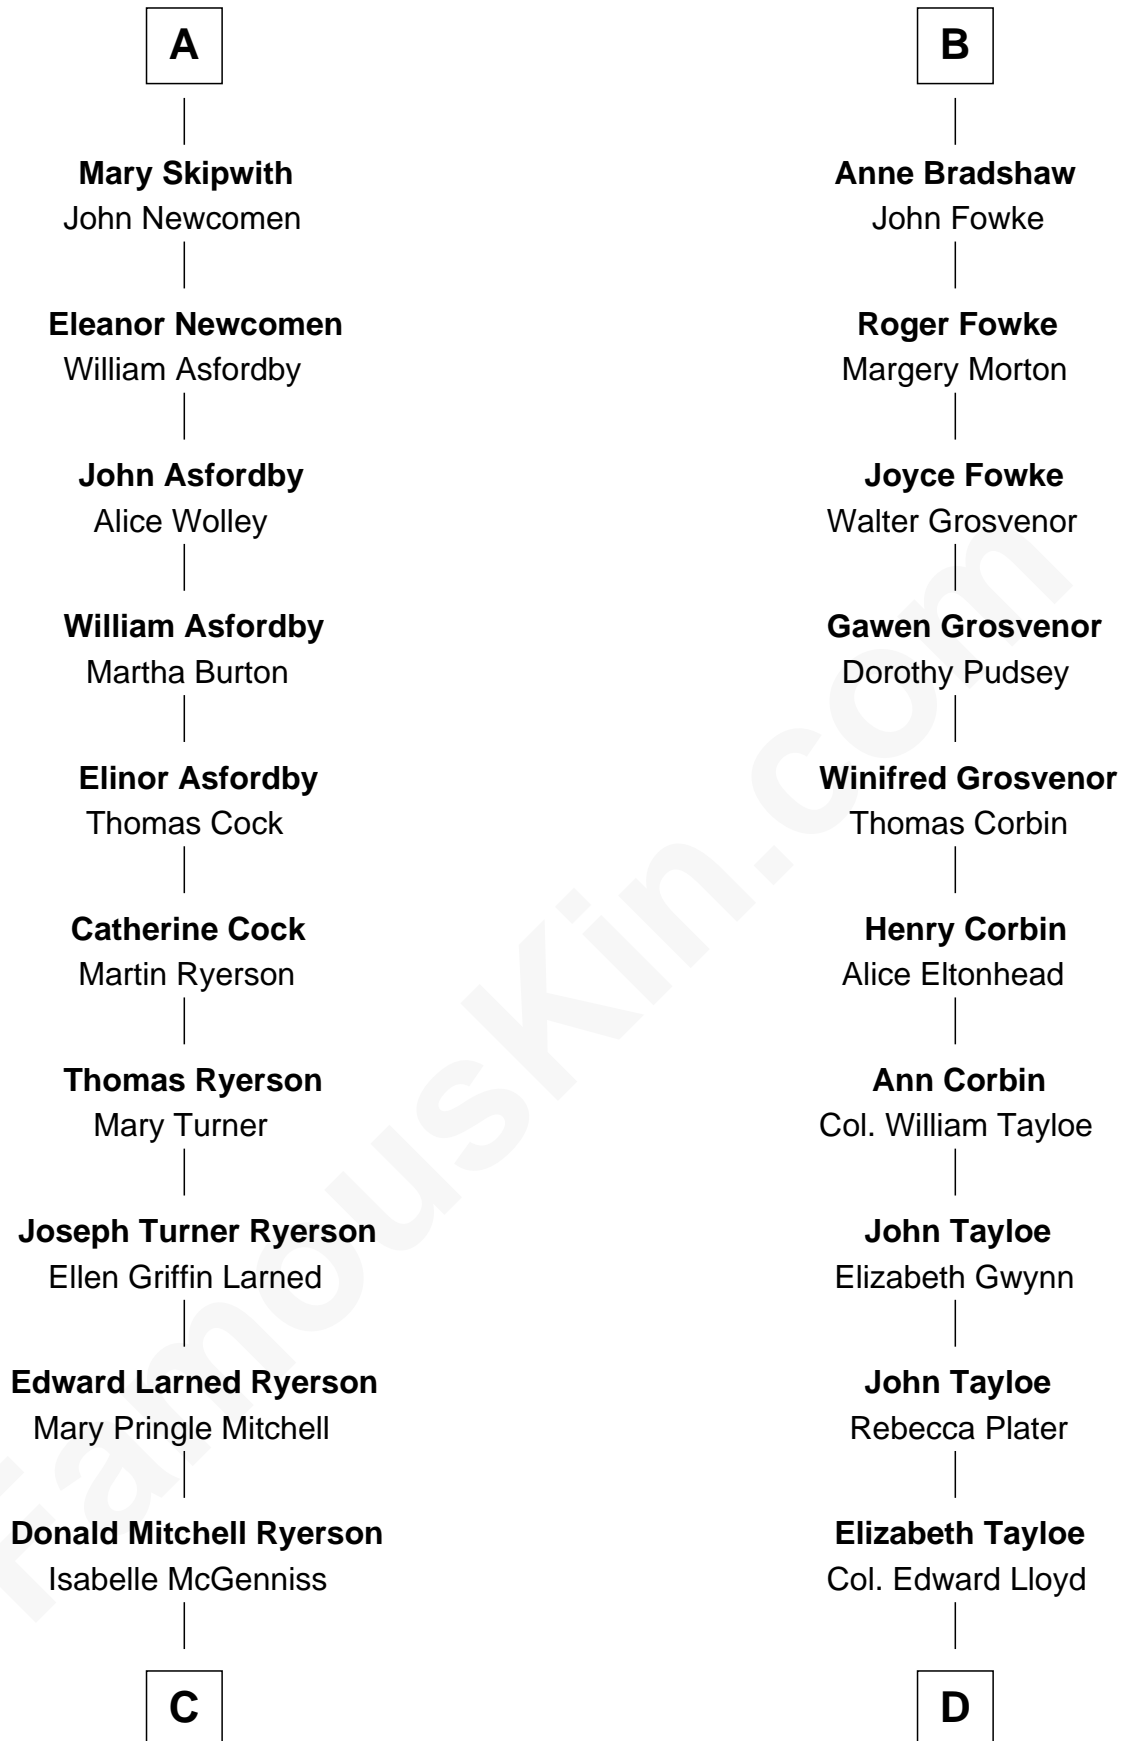

FamousKin.com Relationship Chart of

Paget Brewster

TV Actress

19th cousin 1 time removed of

Thomas Hunt Morgan

Nobel Prize Winner in Physiology or Medicine

John de Welles

Maud de Roos

John de Welles
Eleanor de Mowbray

Eudo de Welles
Maud de Greystoke

Sir Lionel de Welles
Joan de Waterton

Margaret de Welles
Sir Thomas Dymoke

Sir Lionel Dymoke
Joanna Griffith

Alice Dymoke
Sir William Skipwith

John Skipwith
Eleanor Kingston

A

Margery de Welles
Stephen le Scrope

Maude le Scrope
Sir Baldwin Freville

Joyce Freville
Sir Roger Aston

Sir Robert Aston
Isabel Brereton

John Aston
Elizabeth Delves

Margaret Aston
John Kinnersley

Isabel Kinnersley
John Bradshaw

B

C

Joan Ryerson

George Washington Wales Brewster

Galen Brewster

Hathaway Tew

Paget Brewster