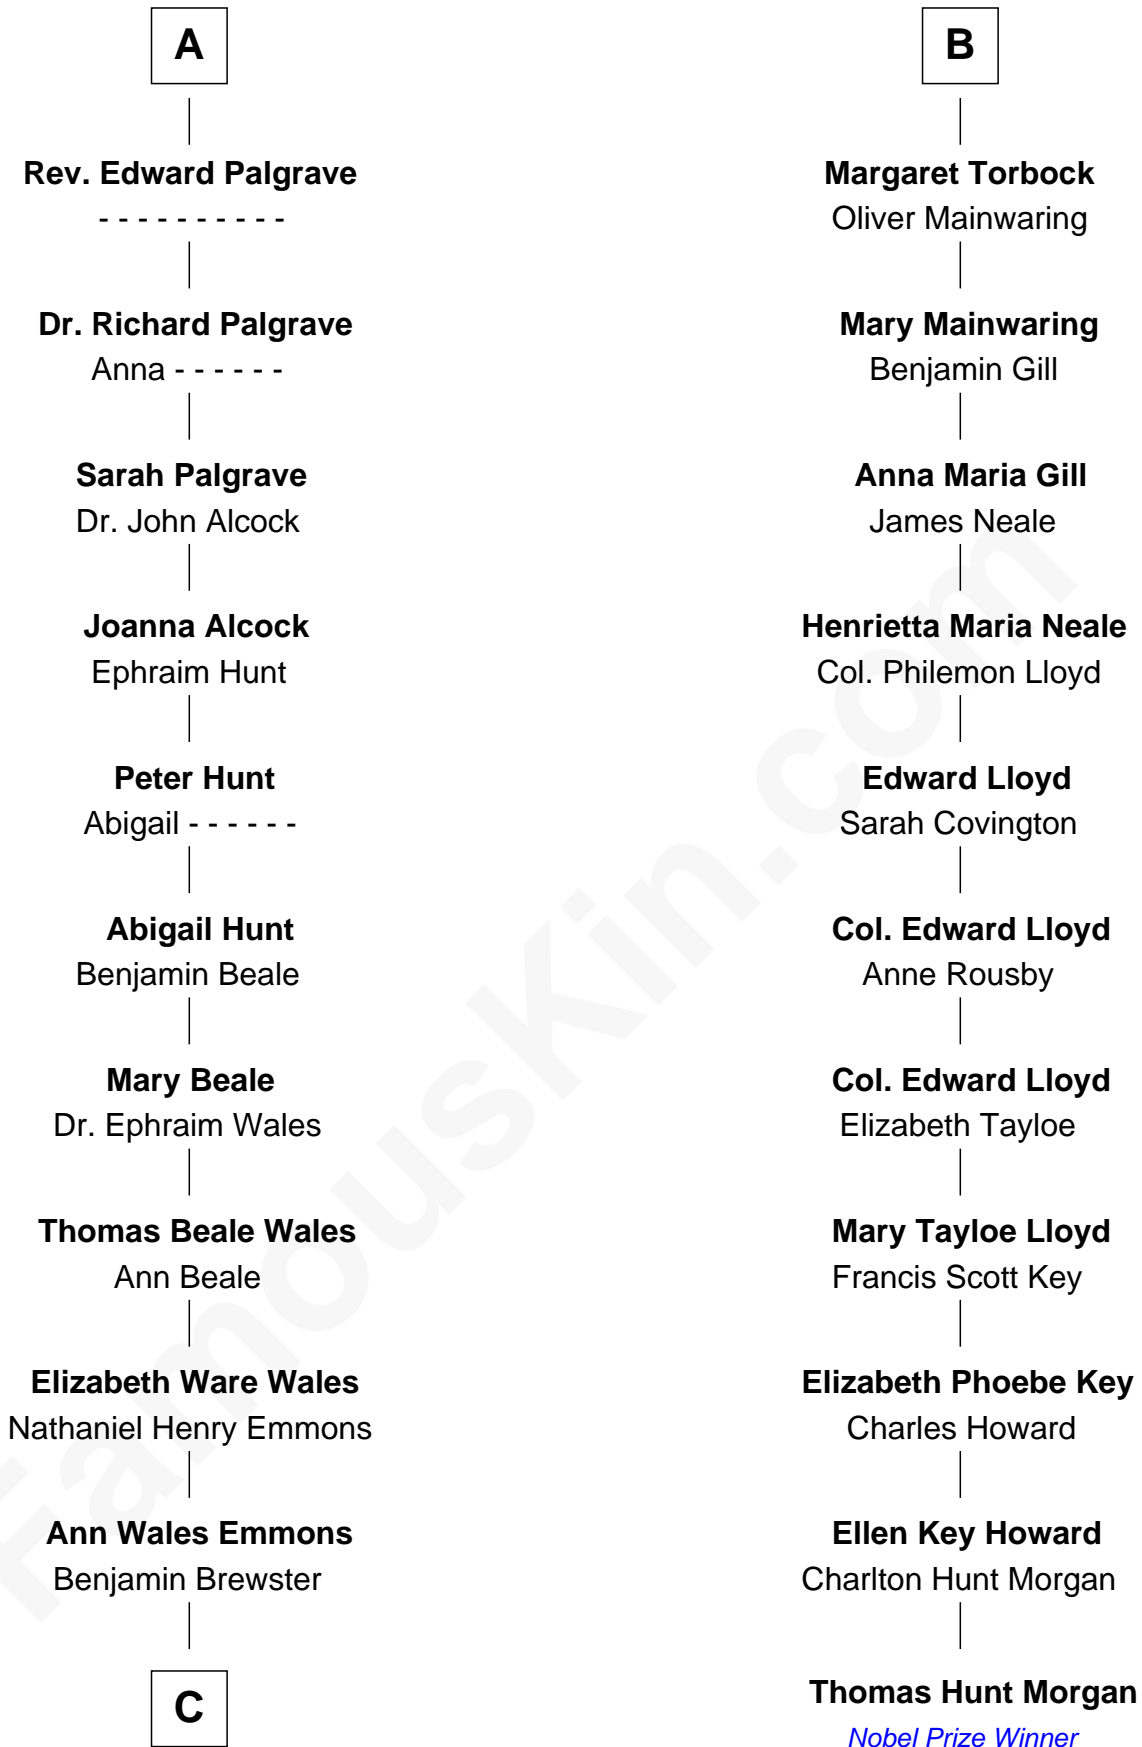

FamousKin.com
Relationship Chart of
Paget Brewster
TV Actress

17th cousin 3 times removed of

Thomas Hunt Morgan
Nobel Prize Winner in Physiology or Medicine

C

—
Dr. George Washington Wales Brewster

Ellen Mackenzie Hodge

—
George Washington Wales Brewster

Joan Ryerson

—
Galen Brewster

Hathaway Tew

—
Paget Brewster

TV Actress

FamousKin.com