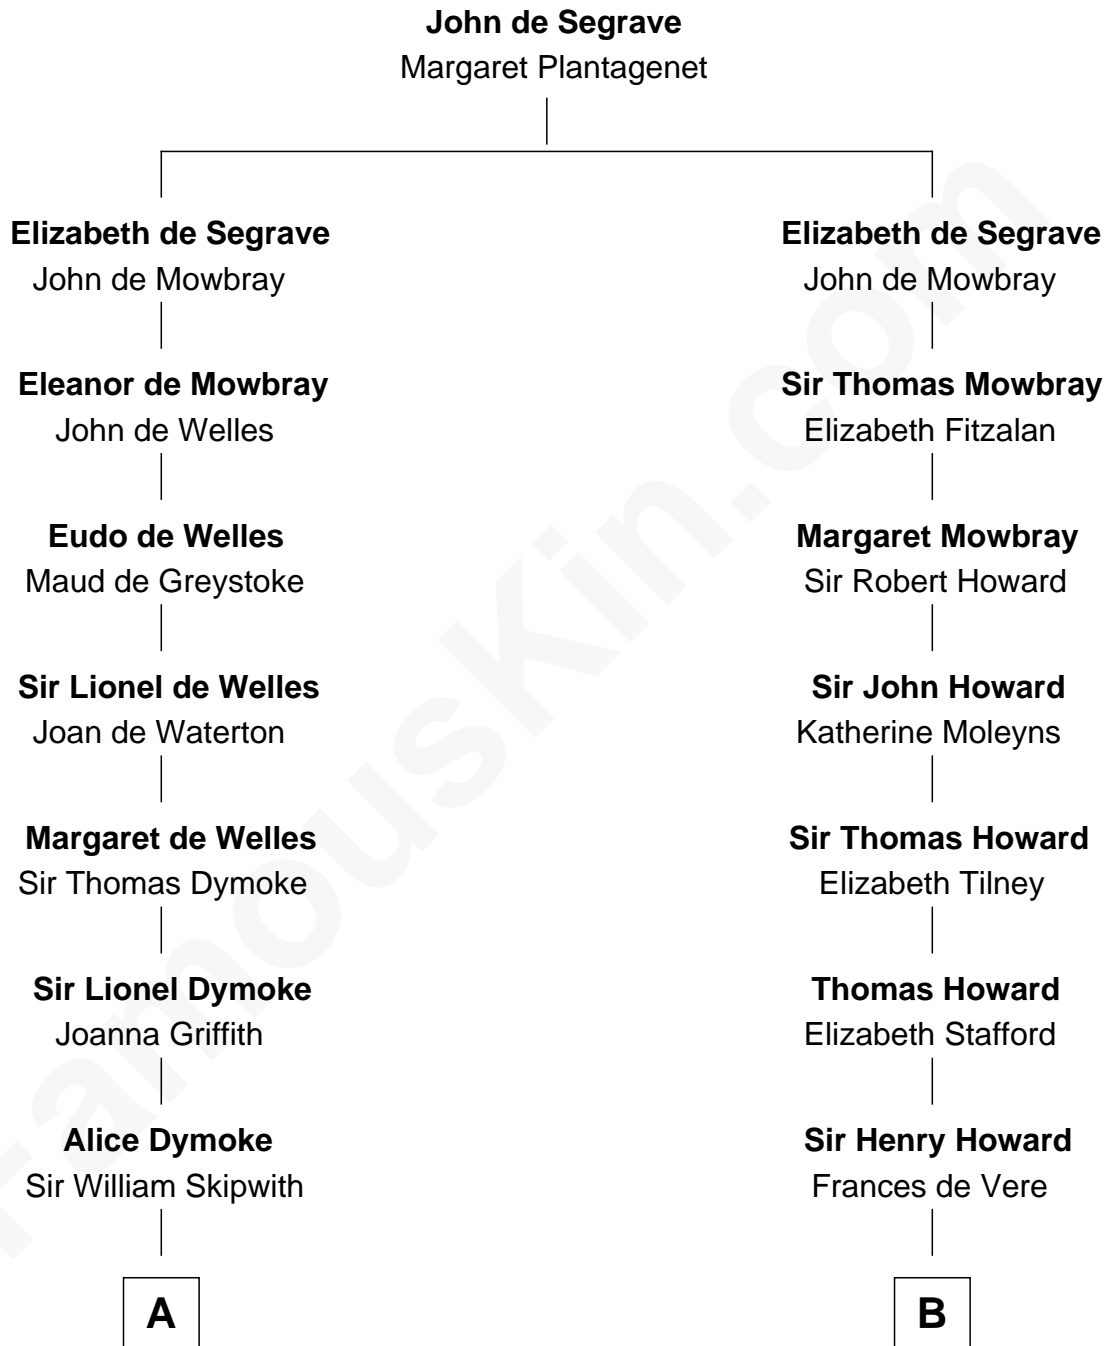

**FamousKin.com**  
**Relationship Chart of**  
**Paget Brewster**  
*TV Actress*

19th cousin 1 time removed of

**Thomas Hunt Morgan**  
*Nobel Prize Winner in Physiology or Medicine*

**C**

**Donald Mitchell Ryerson**

Isabelle McGenniss

**Joan Ryerson**

George Washington Wales Brewster

**Galen Brewster**

Hathaway Tew

**Paget Brewster**

*TV Actress*

**D**