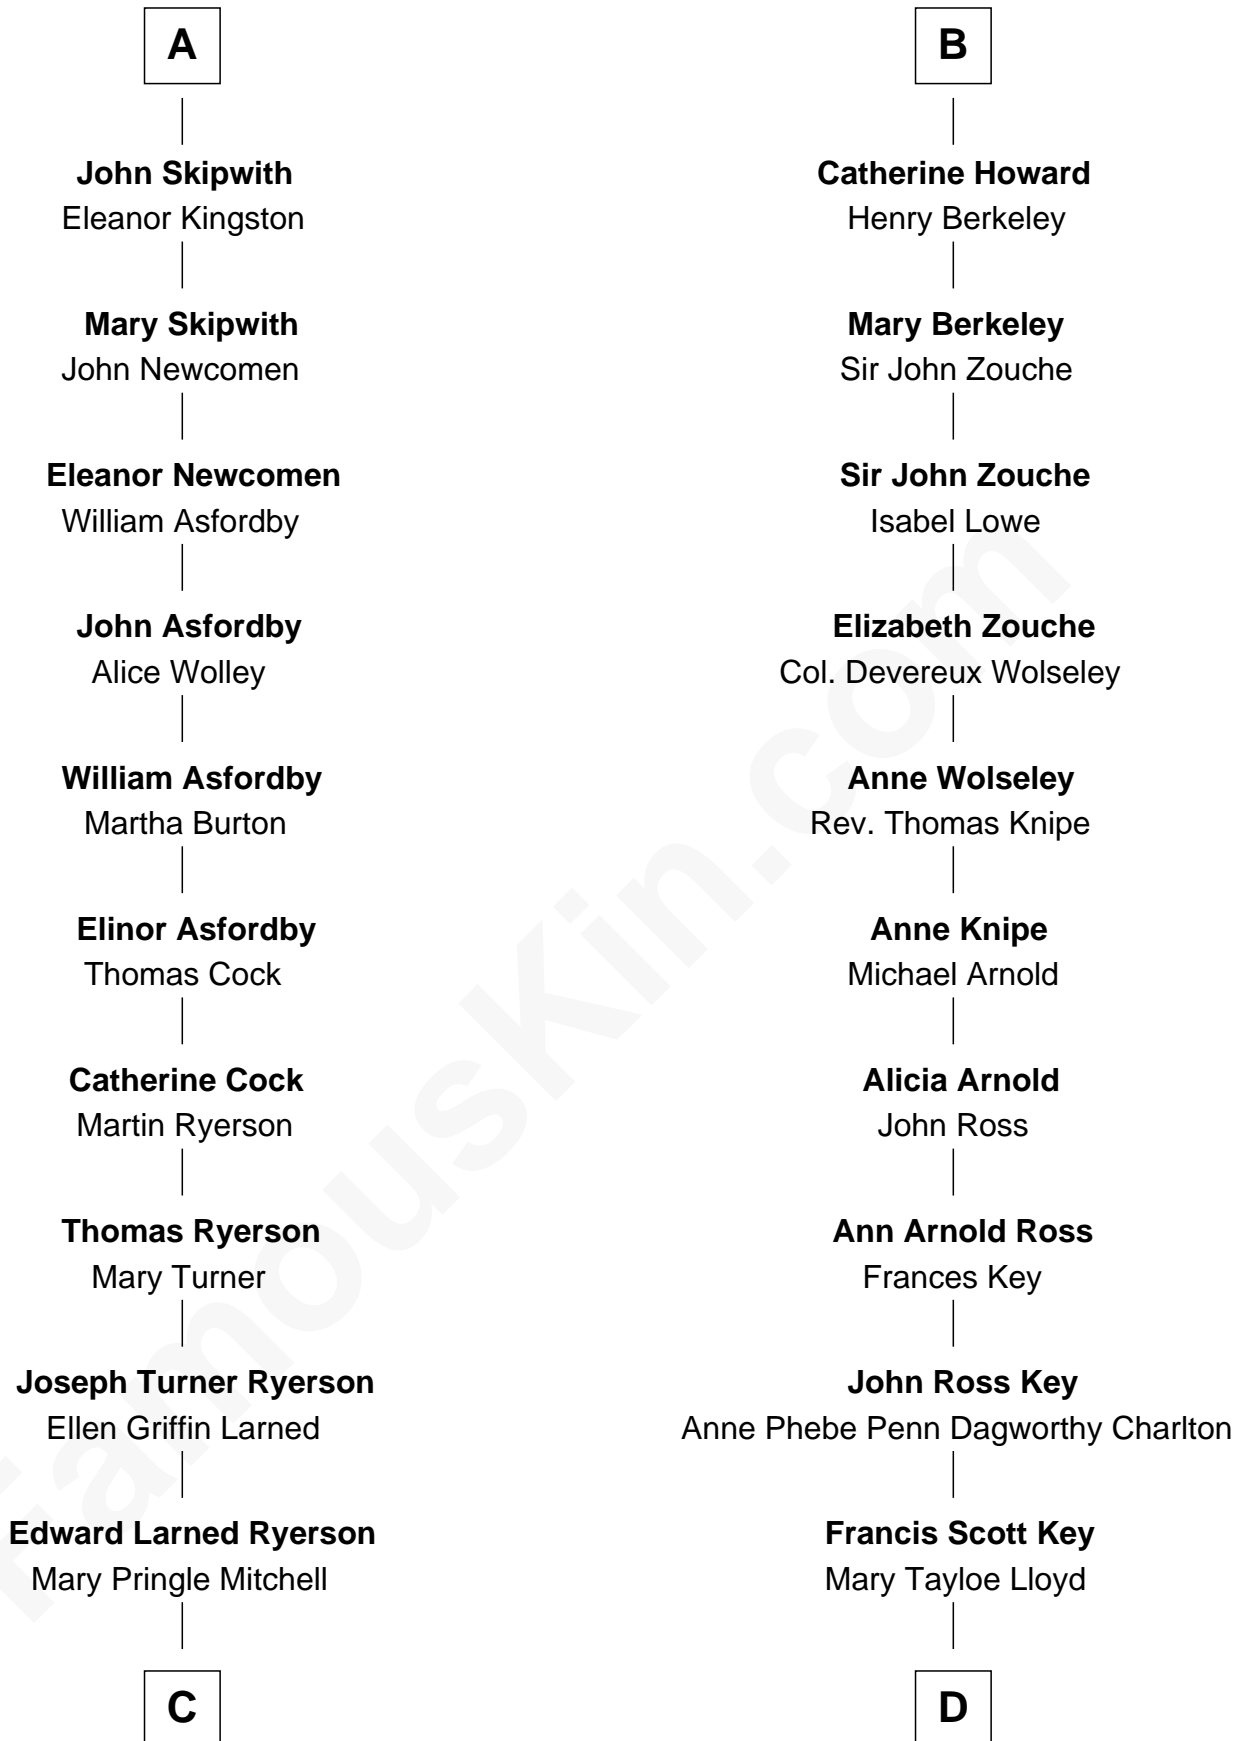

**FamousKin.com**  
**Relationship Chart of**  
**Paget Brewster**  
*TV Actress*

19th cousin 1 time removed of

**Thomas Hunt Morgan**  
*Nobel Prize Winner in Physiology or Medicine*

**C**

**Donald Mitchell Ryerson**

Isabelle McGenniss

**Joan Ryerson**

George Washington Wales Brewster

**Galen Brewster**

Hathaway Tew

**Paget Brewster**

*TV Actress*

**D**