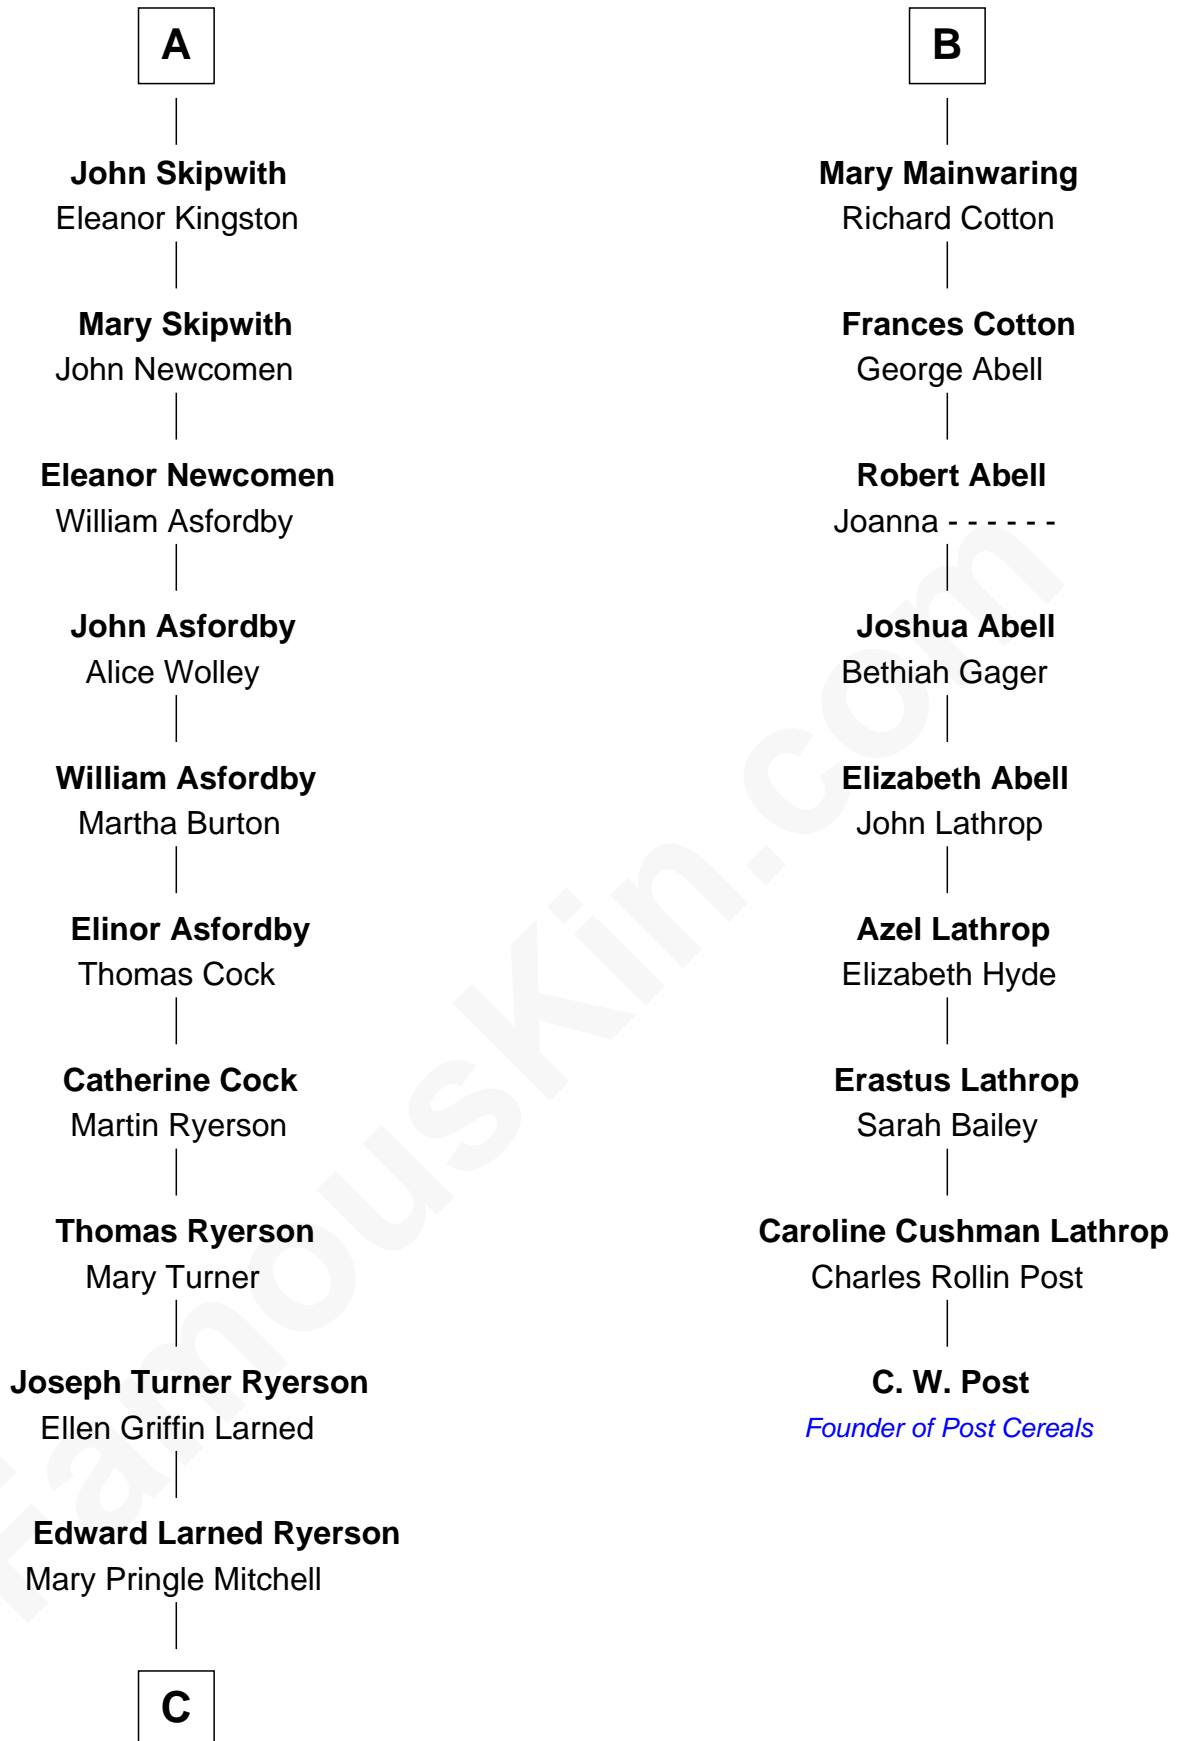

# FamousKin.com Relationship Chart of

**Paget Brewster**

*TV Actress*

15th cousin 5 times removed of

**C. W. Post**

*Founder of Post Cereals*

**Sir Thomas de Beauchamp**

Katherine de Mortimer

**C**

—  
**Donald Mitchell Ryerson**

Isabelle McGenniss

—  
**Joan Ryerson**

George Washington Wales Brewster

—  
**Galen Brewster**

Hathaway Tew

—  
**Paget Brewster**