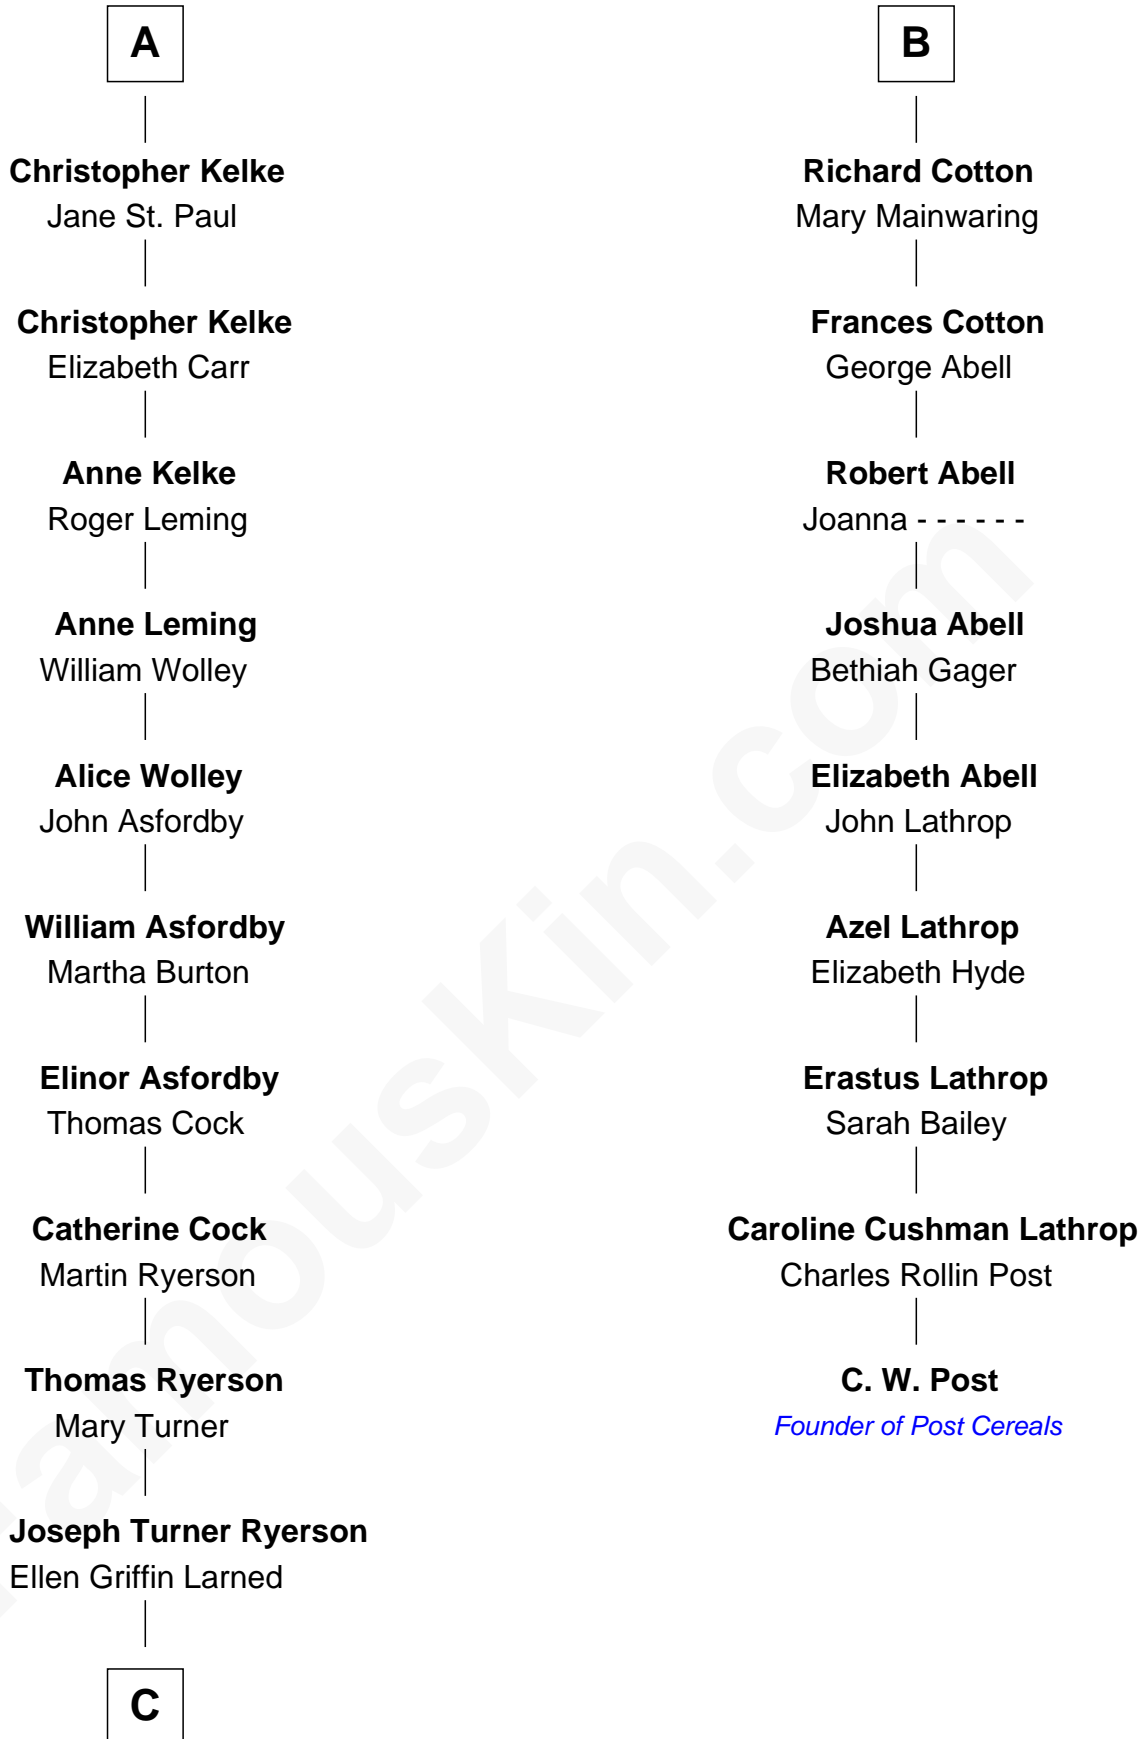

FamousKin.com Relationship Chart of

Paget Brewster

TV Actress

15th cousin 6 times removed of

C. W. Post

Founder of Post Cereals

Sir Philip le Despencer

Joan de Cobham

C

Edward Larned Ryerson

Mary Pringle Mitchell

Donald Mitchell Ryerson

Isabelle McGenniss

Joan Ryerson

George Washington Wales Brewster

Galen Brewster

Hathaway Tew

Paget Brewster

TV Actress

FamousKin.com