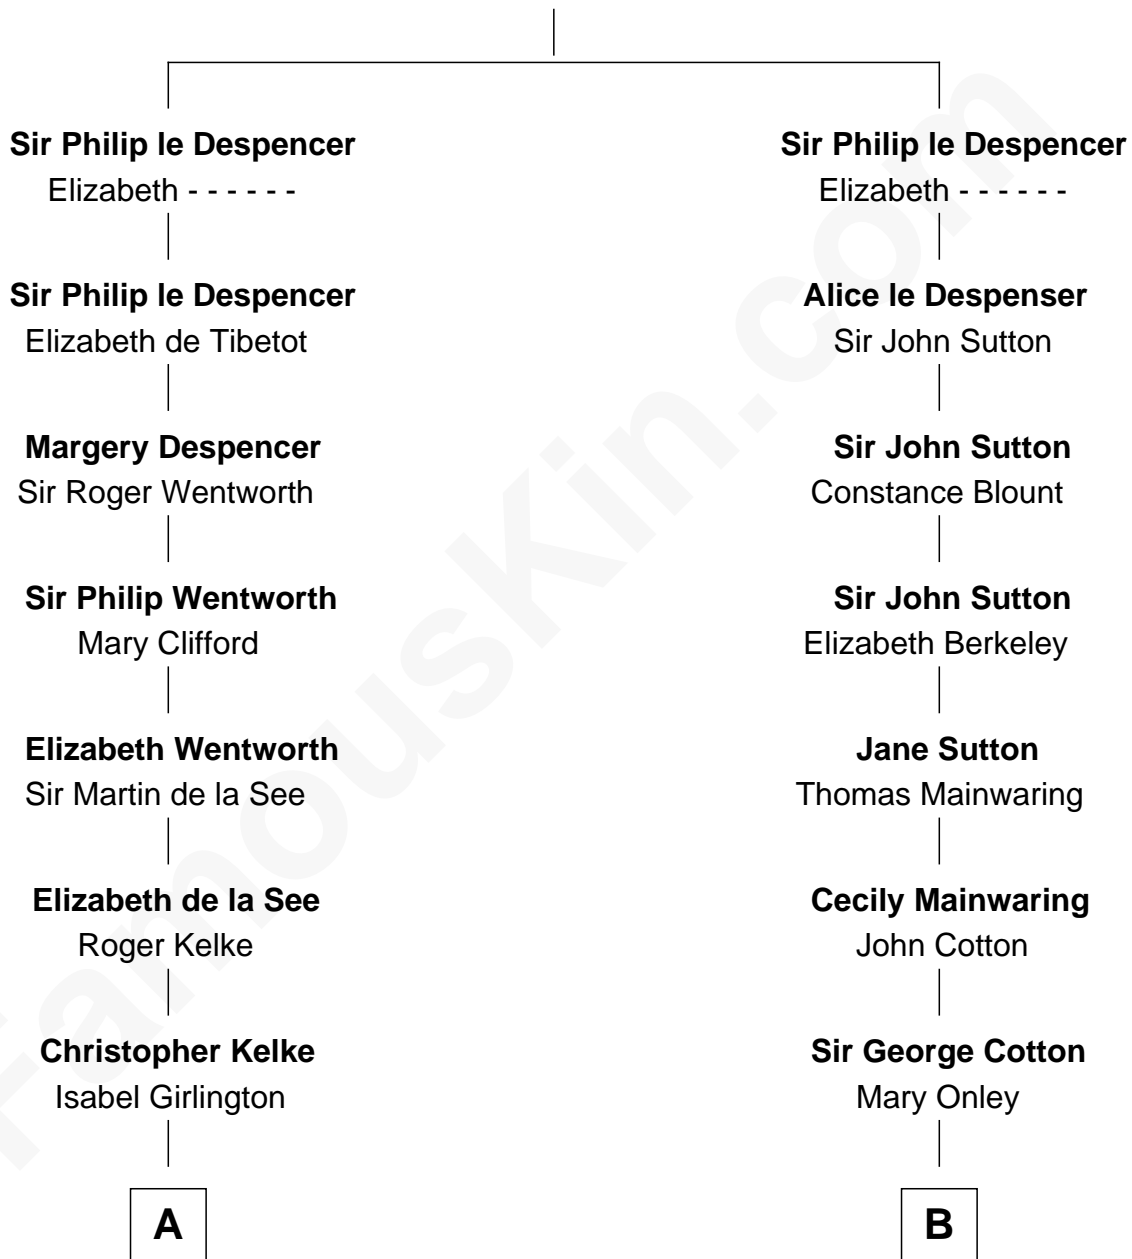

FamousKin.com Relationship Chart of

Paget Brewster

TV Actress

15th cousin 6 times removed of

C. W. Post

Founder of Post Cereals

Sir Philip le Despencer

Joan de Cobham

C

Edward Larned Ryerson

Mary Pringle Mitchell

Donald Mitchell Ryerson

Isabelle McGenniss

Joan Ryerson

George Washington Wales Brewster

Galen Brewster

Hathaway Tew

Paget Brewster

TV Actress

FamousKin.com