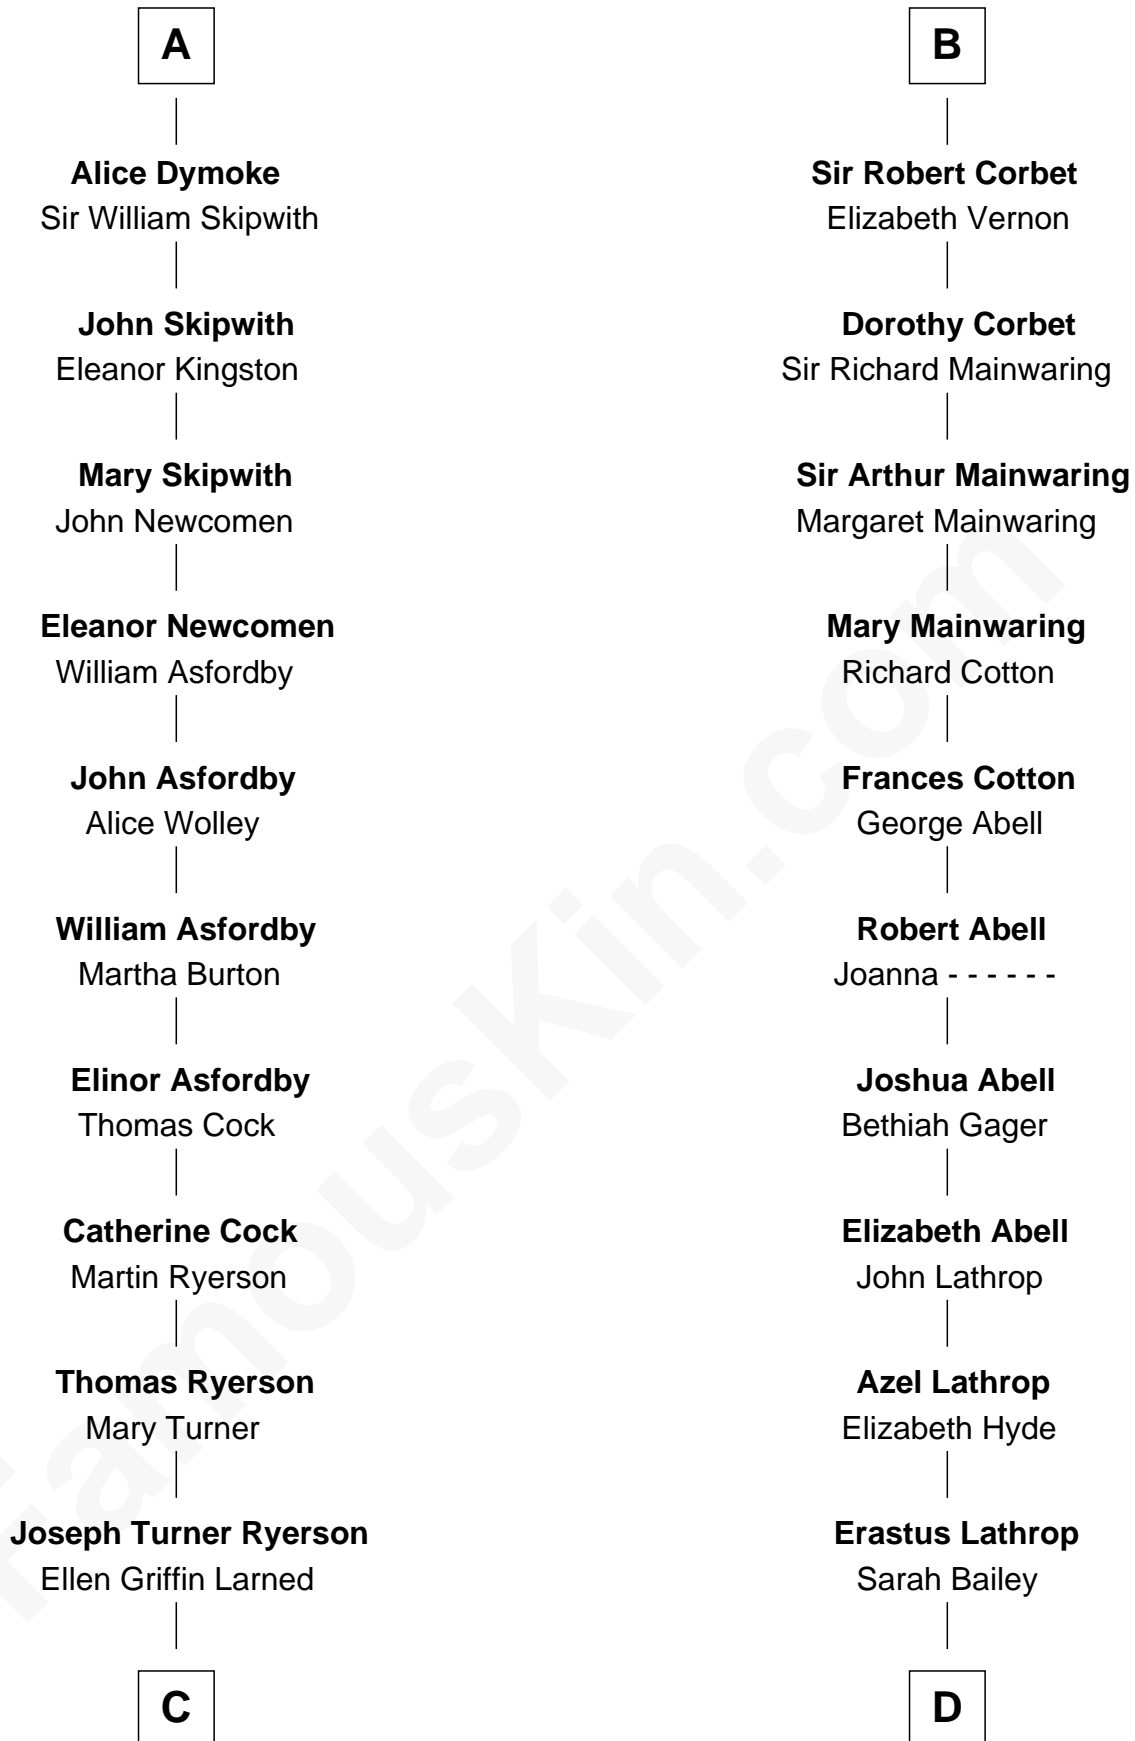

FamousKin.com Relationship Chart of

Paget Brewster

TV Actress

18th cousin 3 times removed of

C. W. Post

Founder of Post Cereals

C

Edward Larned Ryerson

Mary Pringle Mitchell

Donald Mitchell Ryerson

Isabelle McGenniss

Joan Ryerson

George Washington Wales Brewster

Galen Brewster

Hathaway Tew

Paget Brewster