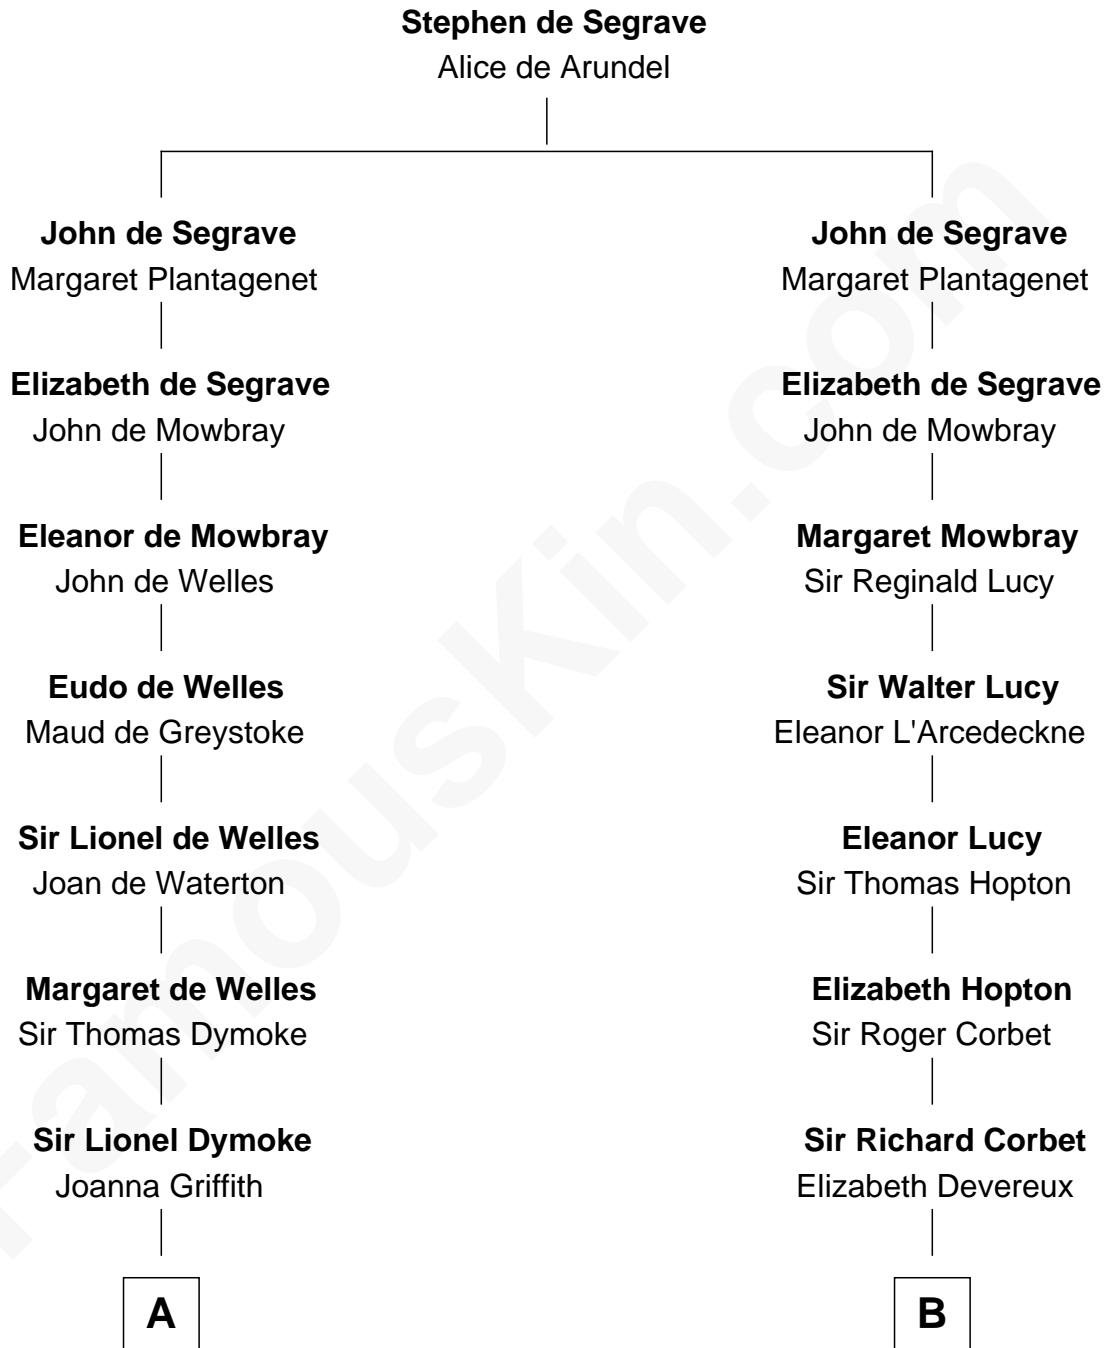

FamousKin.com Relationship Chart of

Paget Brewster

TV Actress

18th cousin 3 times removed of

C. W. Post

Founder of Post Cereals

C

Edward Larned Ryerson

Mary Pringle Mitchell

Donald Mitchell Ryerson

Isabelle McGenniss

Joan Ryerson

George Washington Wales Brewster

Galen Brewster

Hathaway Tew

Paget Brewster