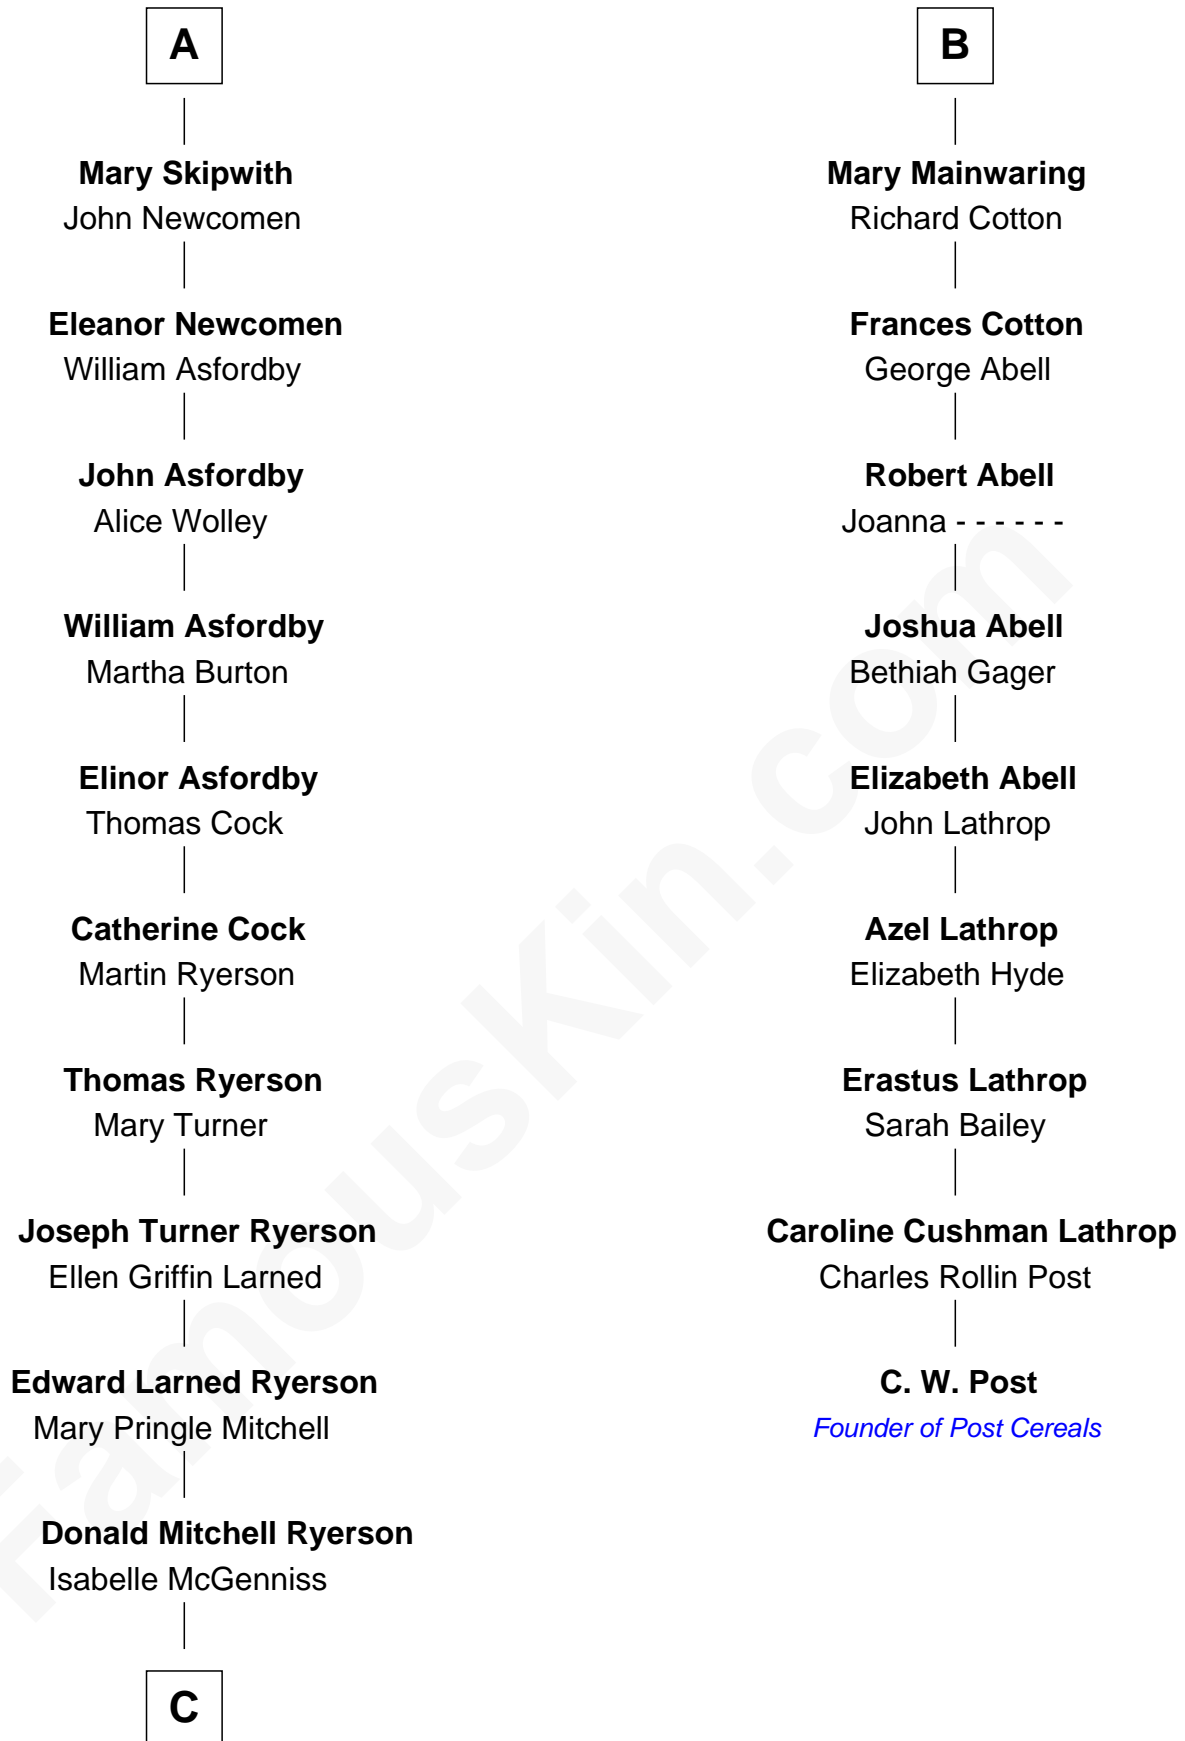

FamousKin.com Relationship Chart of

Paget Brewster

TV Actress

15th cousin 4 times removed of

C. W. Post

Founder of Post Cereals

John de Welles

Maud de Roos

John Skipwith
Eleanor Kingston

A

Anne de Welles

James Butler

James Butler
Joan Beauchamp

Elizabeth Butler
John Talbot

Ann Talbot
Sir Henry Vernon

Elizabeth Vernon
Sir Robert Corbet

Dorothy Corbet
Sir Richard Mainwaring

Sir Arthur Mainwaring
Margaret Mainwaring

B

C

—
Joan Ryerson

George Washington Wales Brewster

—
Galen Brewster

Hathaway Tew