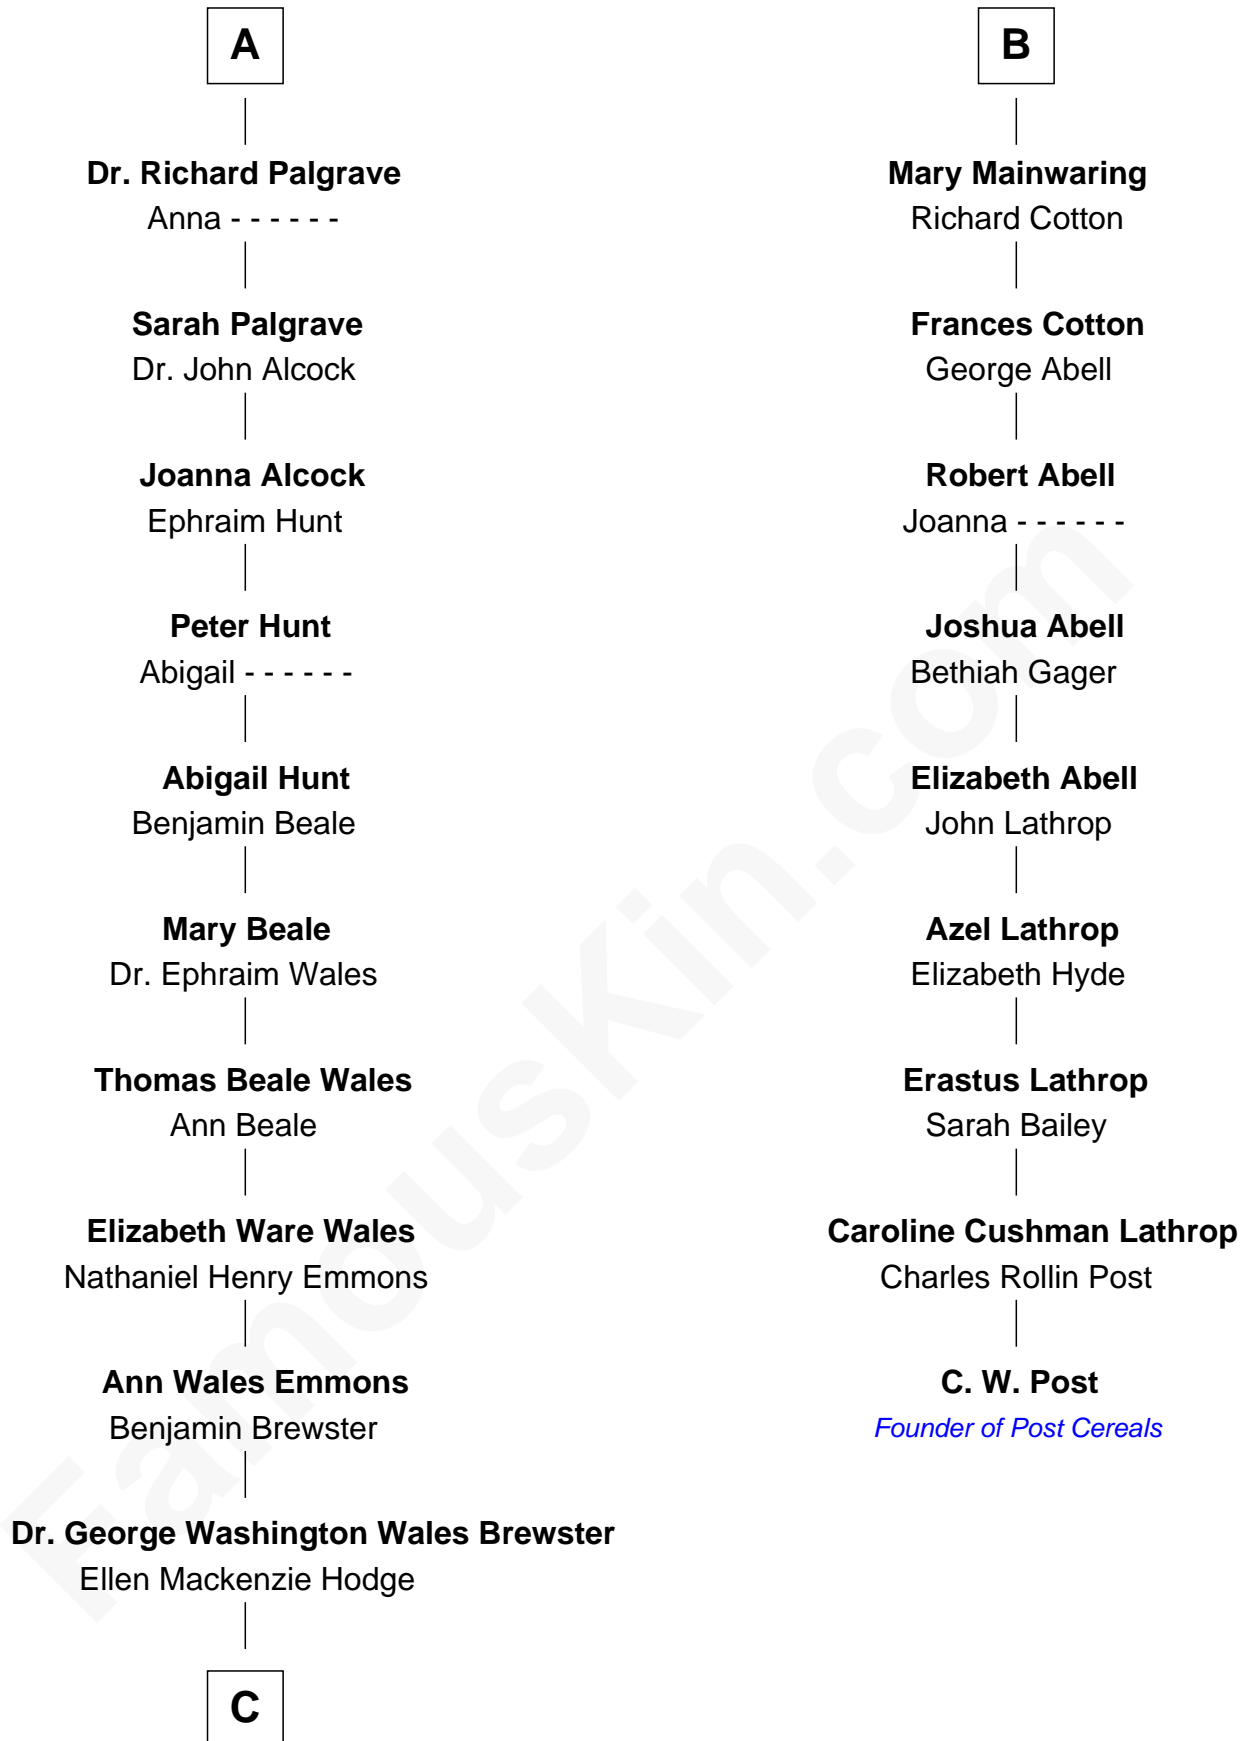

FamousKin.com Relationship Chart of

Paget Brewster

TV Actress

15th cousin 4 times removed of

C. W. Post

Founder of Post Cereals

Sir Richard Fitzalan

Elizabeth de Bohun

Joan Beauchamp

James Butler

Elizabeth Butler

John Talbot

Ann Talbot

Sir Henry Vernon

Elizabeth Vernon

Sir Robert Corbet

Dorothy Corbet

Sir Richard Mainwaring

Sir Arthur Mainwaring

Margaret Mainwaring

B

C

George Washington Wales Brewster

Joan Ryerson