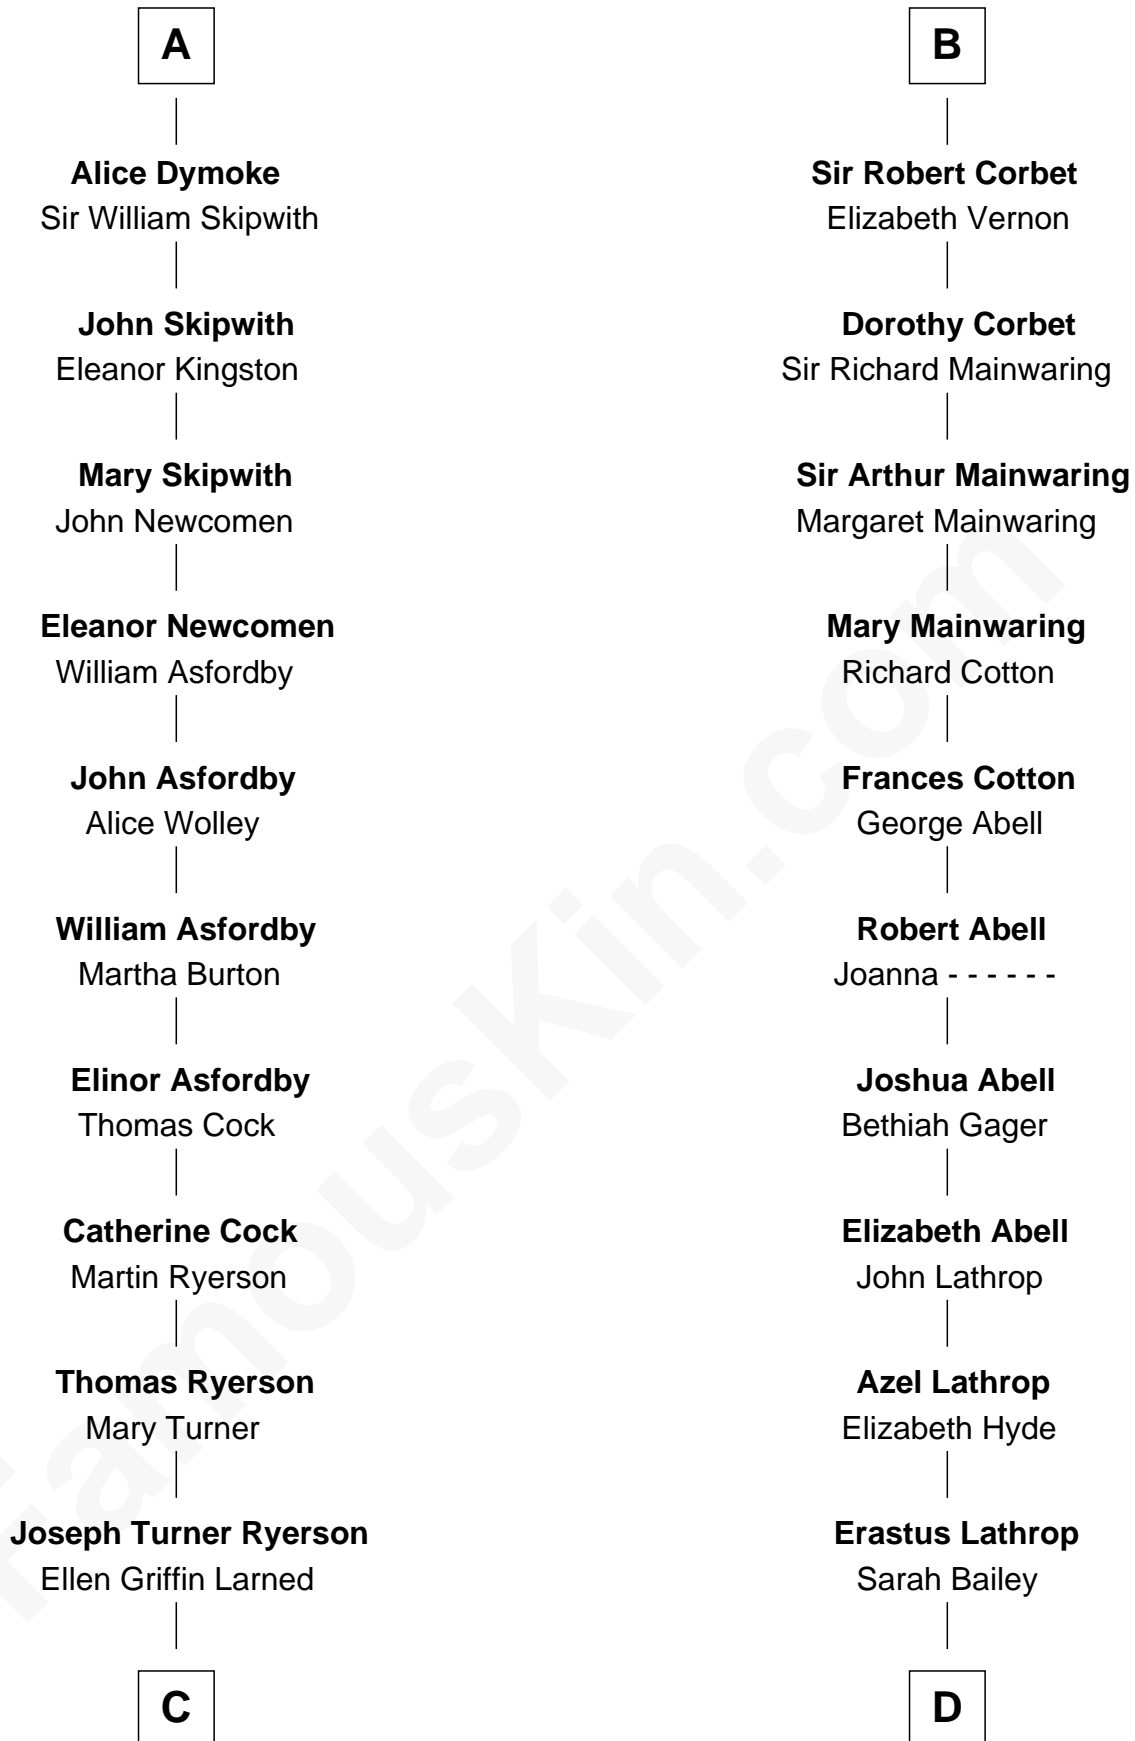

FamousKin.com
Relationship Chart of
Paget Brewster
TV Actress

18th cousin 3 times removed of
C. W. Post
Founder of Post Cereals

Thomas of Brotherton
 Alice de Hales

Margaret Plantagenet
 John de Segrave

Elizabeth de Segrave
 John de Mowbray

Eleanor de Mowbray
 John de Welles

Eudo de Welles
 Maud de Greystoke

Sir Lionel de Welles
 Joan de Waterton

Margaret de Welles
 Sir Thomas Dymoke

Sir Lionel Dymoke
 Joanna Griffith

A

Margaret Plantagenet
 John de Segrave

Elizabeth de Segrave
 John de Mowbray

Margaret Mowbray
 Sir Reginald Lucy

Sir Walter Lucy
 Eleanor L'Arcedeckne

Eleanor Lucy
 Sir Thomas Hopton

Elizabeth Hopton
 Sir Roger Corbet

Sir Richard Corbet
 Elizabeth Devereux

B

C

Edward Larned Ryerson

Mary Pringle Mitchell

Donald Mitchell Ryerson

Isabelle McGenniss

Joan Ryerson

George Washington Wales Brewster